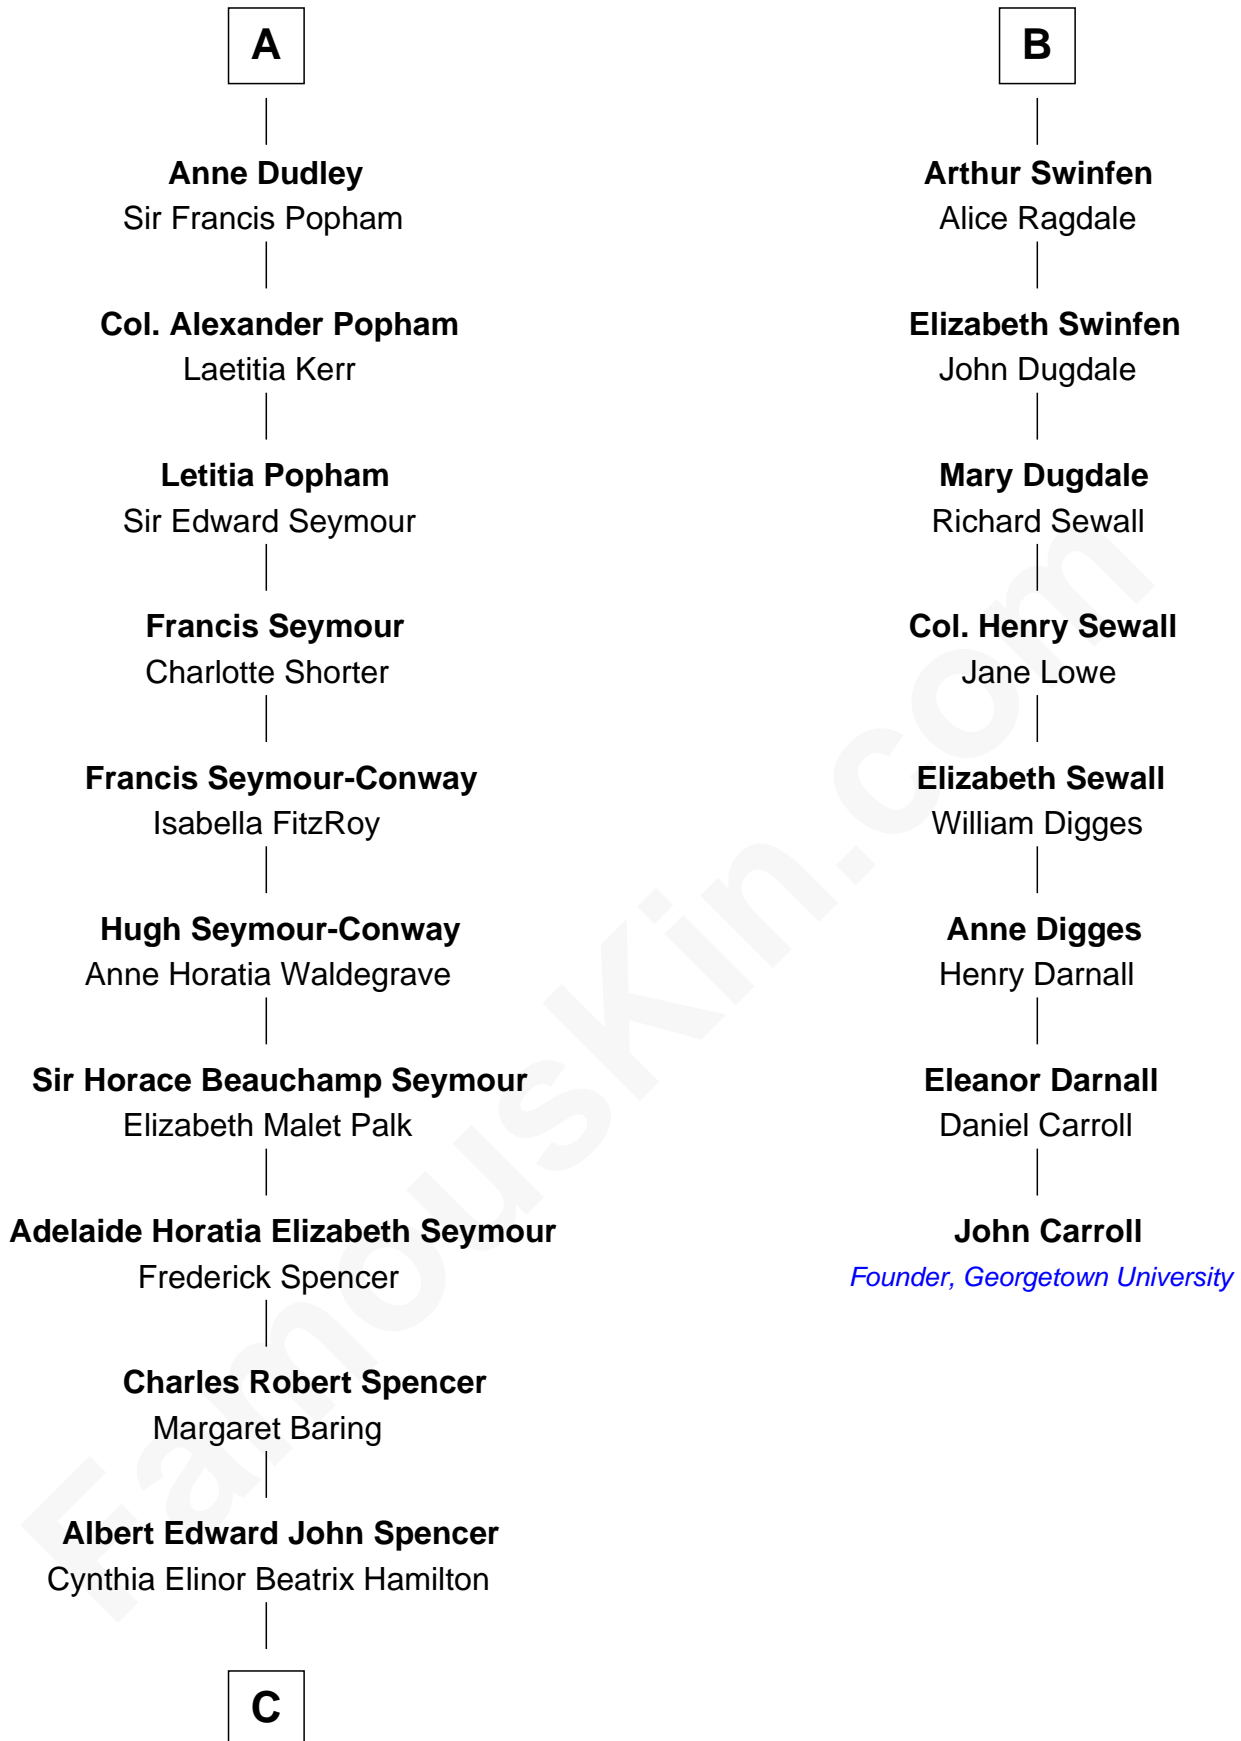

FamousKin.com Relationship Chart of

Prince Harry

Duke of Sussex

14th cousin 5 times removed of

John Carroll

Founder of Georgetown University

Ralph de Stafford

*with wife
Margaret de Audley*

Roger Draycote

Joan Dacre
Thomas Clifford

Jane Draycote
Thomas Noel

Matilda Clifford
Sir Edmund Sutton

Robert Noel
Matilda Brereton

Thomas Dudley
Grace Threlkeld

James Noel
Elizabeth -----

John Dudley
Elizabeth Gardiner

Dorothy Noel
William Swinfen

A

B

C

Edward John Spencer
Frances Ruth Burke Roche

Princess Diana Frances Spencer
Charles III, King of the United Kingdom

Prince Harry
Duke of Sussex

FamousKin.com