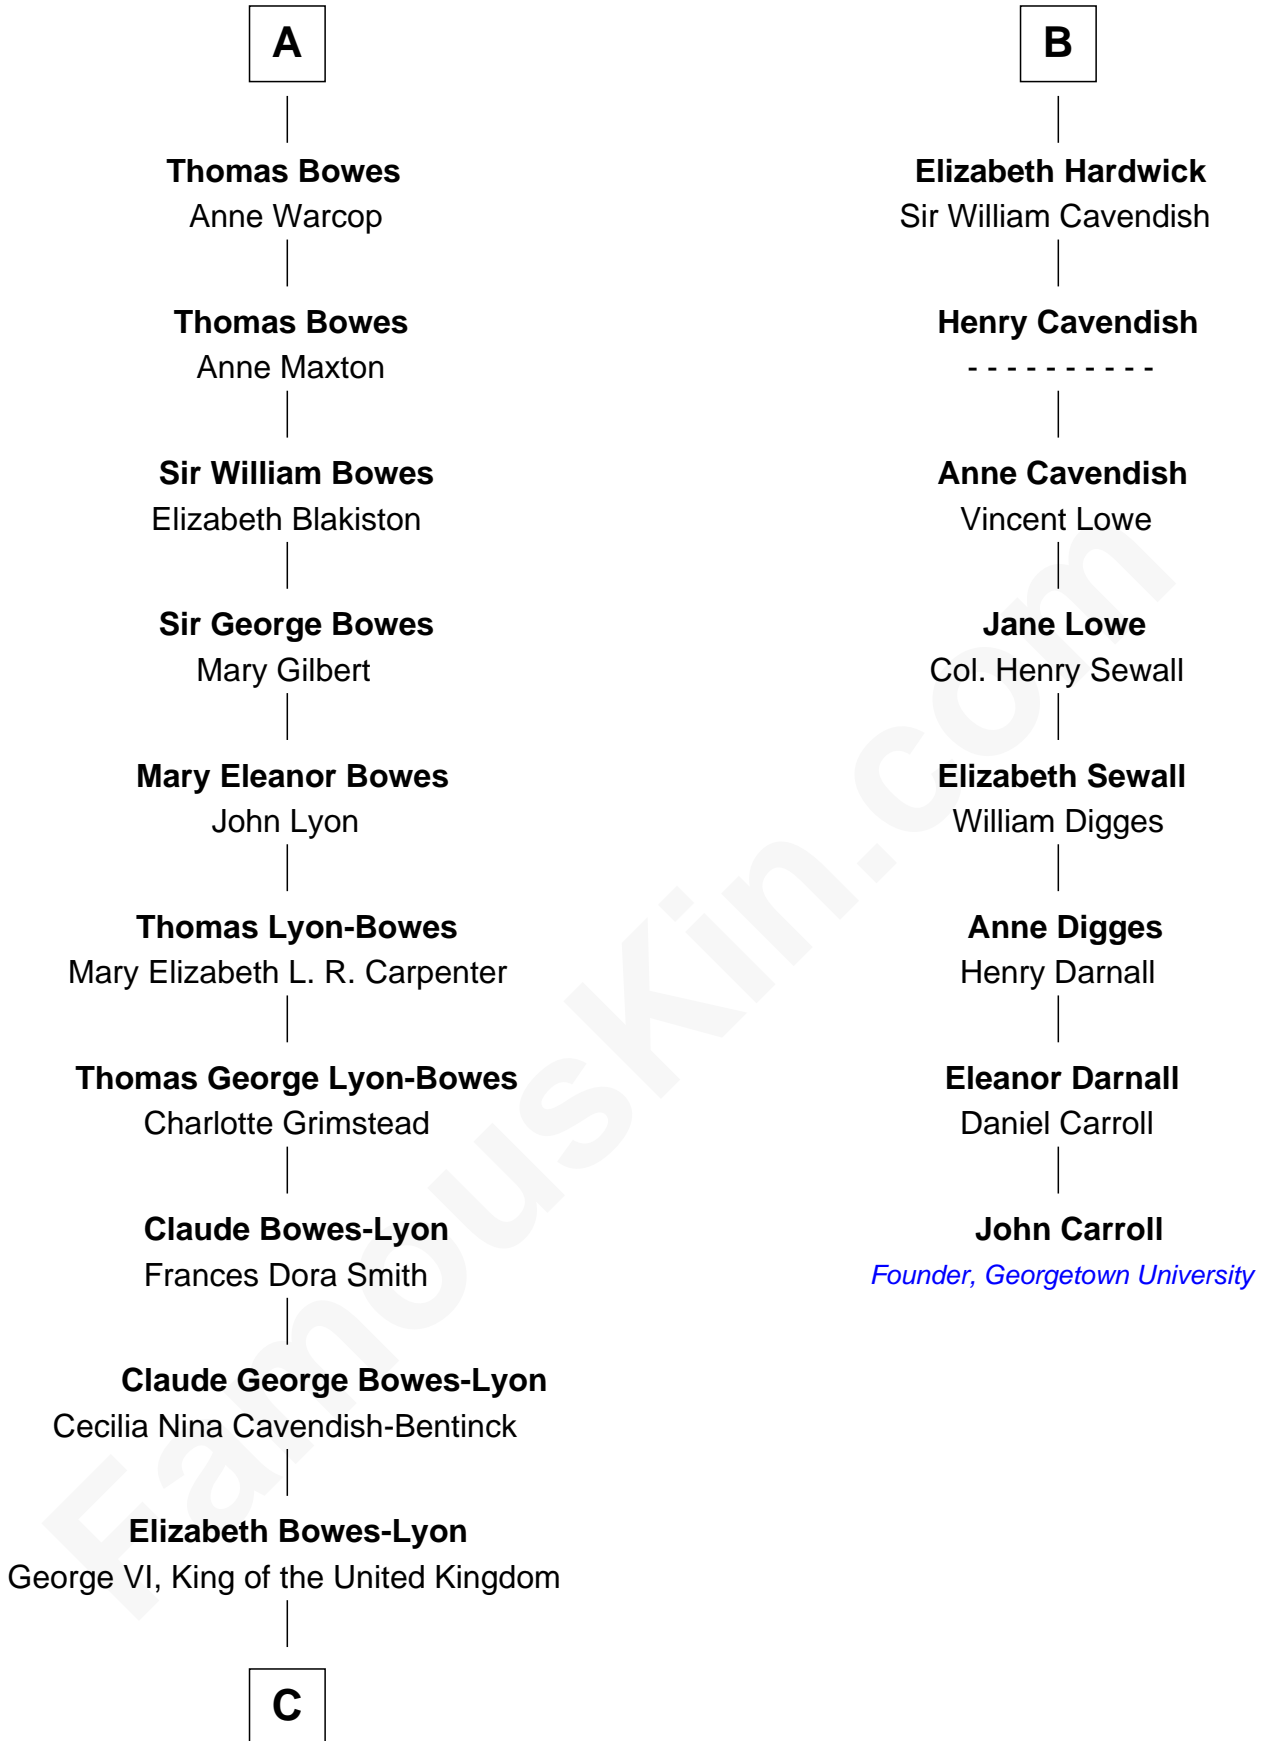

FamousKin.com Relationship Chart of

Prince Harry
Duke of Sussex

14th cousin 5 times removed of

John Carroll

Founder of Georgetown University

Edmund Fitzalan
Alice de Warenne

C

Elizabeth II, Queen of the United Kingdom

Prince Philip of Edinburgh

Charles III, King of the United Kingdom

Princess Diana Frances Spencer

Prince Harry

Duke of Sussex

FamousKin.com