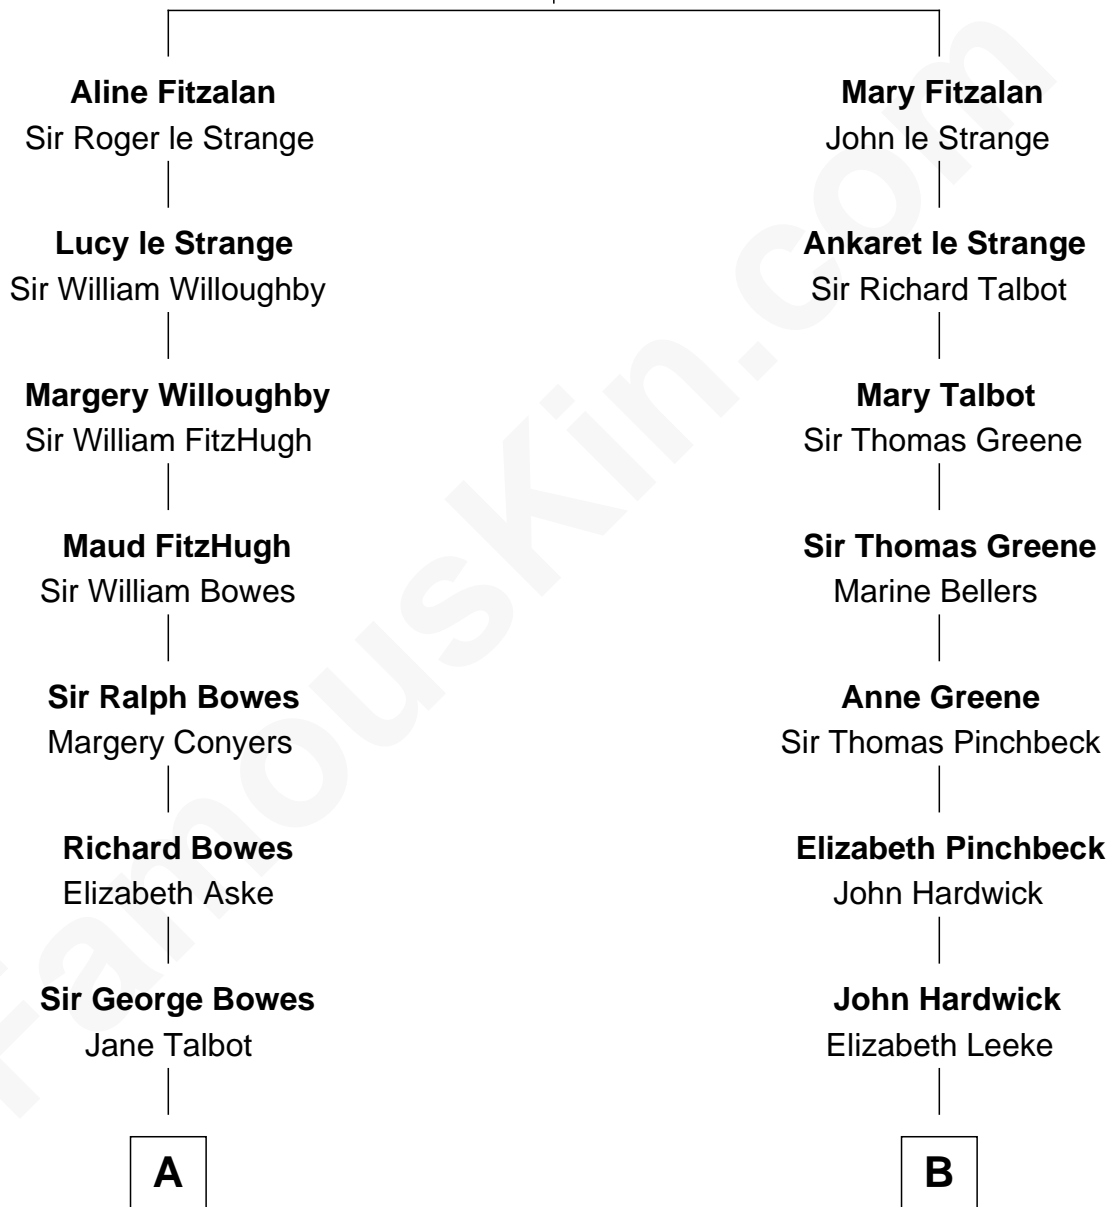

FamousKin.com Relationship Chart of

Prince Harry
Duke of Sussex

14th cousin 5 times removed of

John Carroll

Founder of Georgetown University

Edmund Fitzalan
Alice de Warenne

C

Elizabeth II, Queen of the United Kingdom

Prince Philip of Edinburgh

Charles III, King of the United Kingdom

Princess Diana Frances Spencer

Prince Harry

Duke of Sussex

FamousKin.com