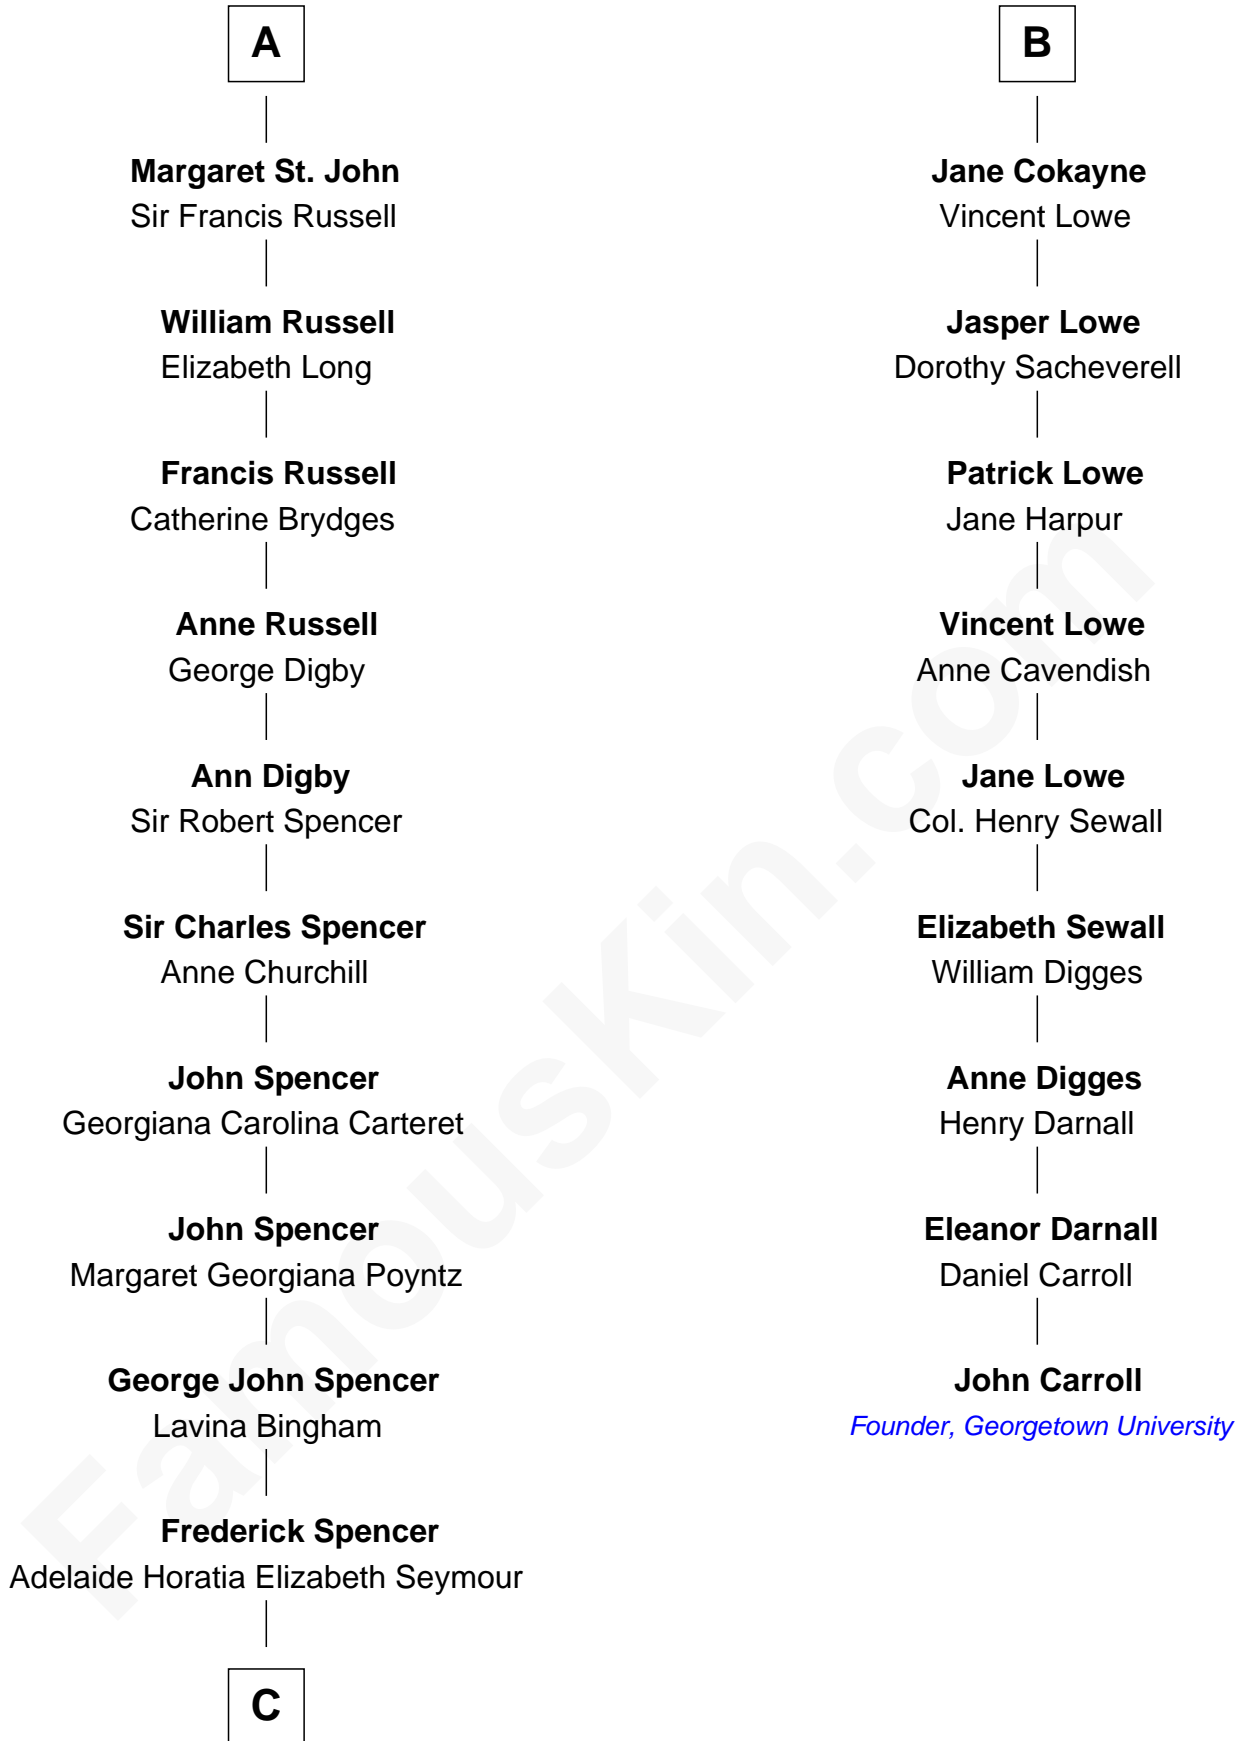

# FamousKin.com Relationship Chart of

**Prince Harry**  
*Duke of Sussex*

15th cousin 6 times removed of

**John Carroll**

*Founder of Georgetown University*

**Sir John Howard**  
Joan of Cornwall

**C**

—  
**Charles Robert Spencer**

Margaret Baring

—  
**Albert Edward John Spencer**

Cynthia Elinor Beatrix Hamilton

—  
**Edward John Spencer**

Frances Ruth Burke Roche

—  
**Princess Diana Frances Spencer**

Charles III, King of the United Kingdom

—  
**Prince Harry**

*Duke of Sussex*

FamousKin.com