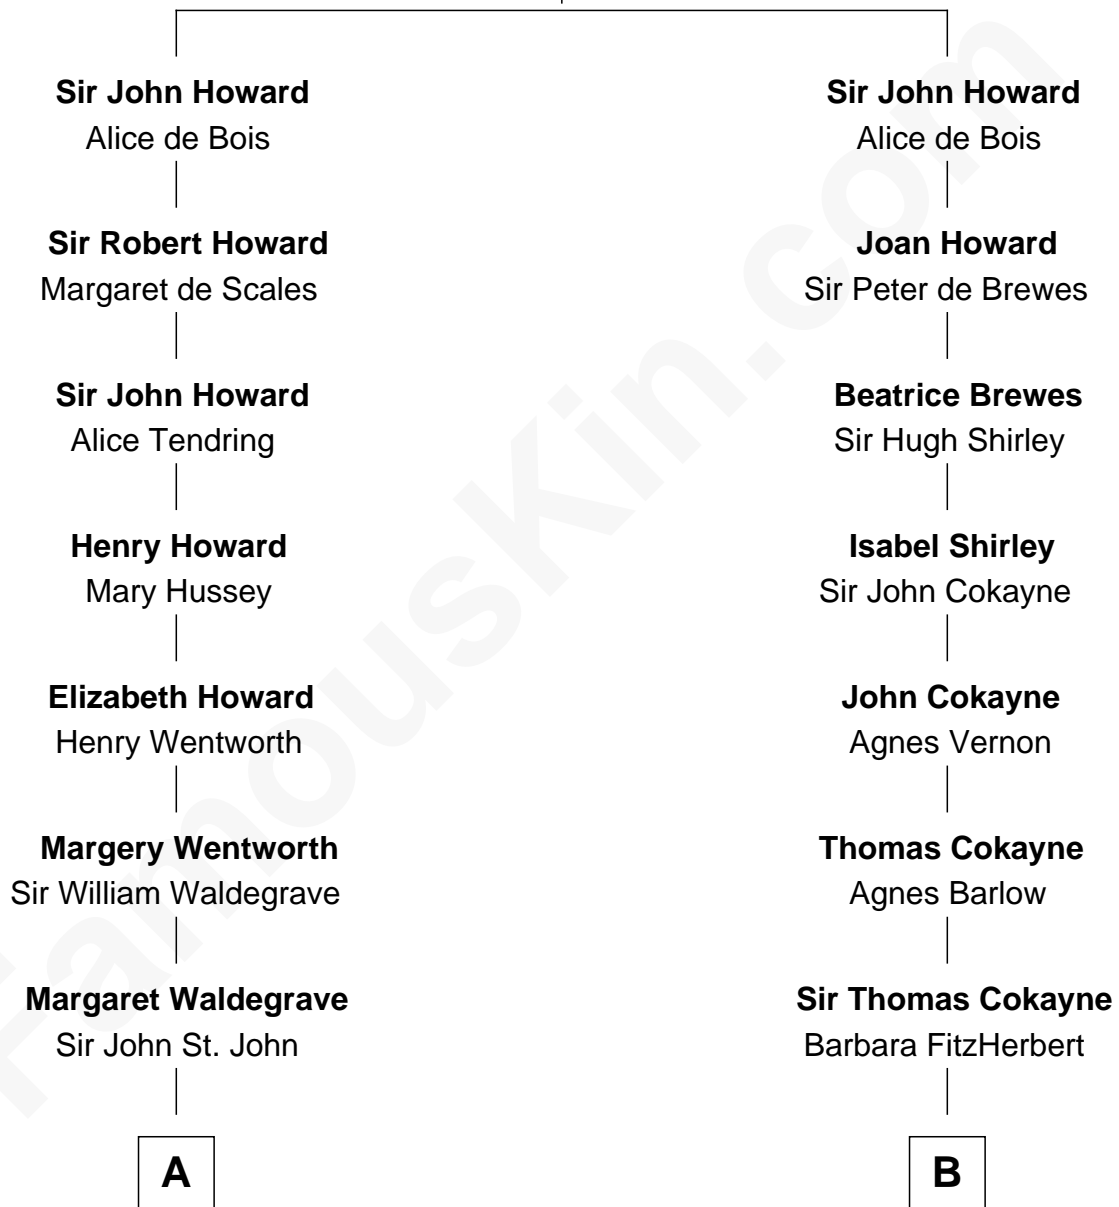

# FamousKin.com Relationship Chart of

**Prince Harry**  
*Duke of Sussex*

15th cousin 6 times removed of

**John Carroll**

*Founder of Georgetown University*

**Sir John Howard**  
Joan of Cornwall

**C**

—  
**Charles Robert Spencer**

Margaret Baring

—  
**Albert Edward John Spencer**

Cynthia Elinor Beatrix Hamilton

—  
**Edward John Spencer**

Frances Ruth Burke Roche

—  
**Princess Diana Frances Spencer**

Charles III, King of the United Kingdom

—  
**Prince Harry**

*Duke of Sussex*

FamousKin.com