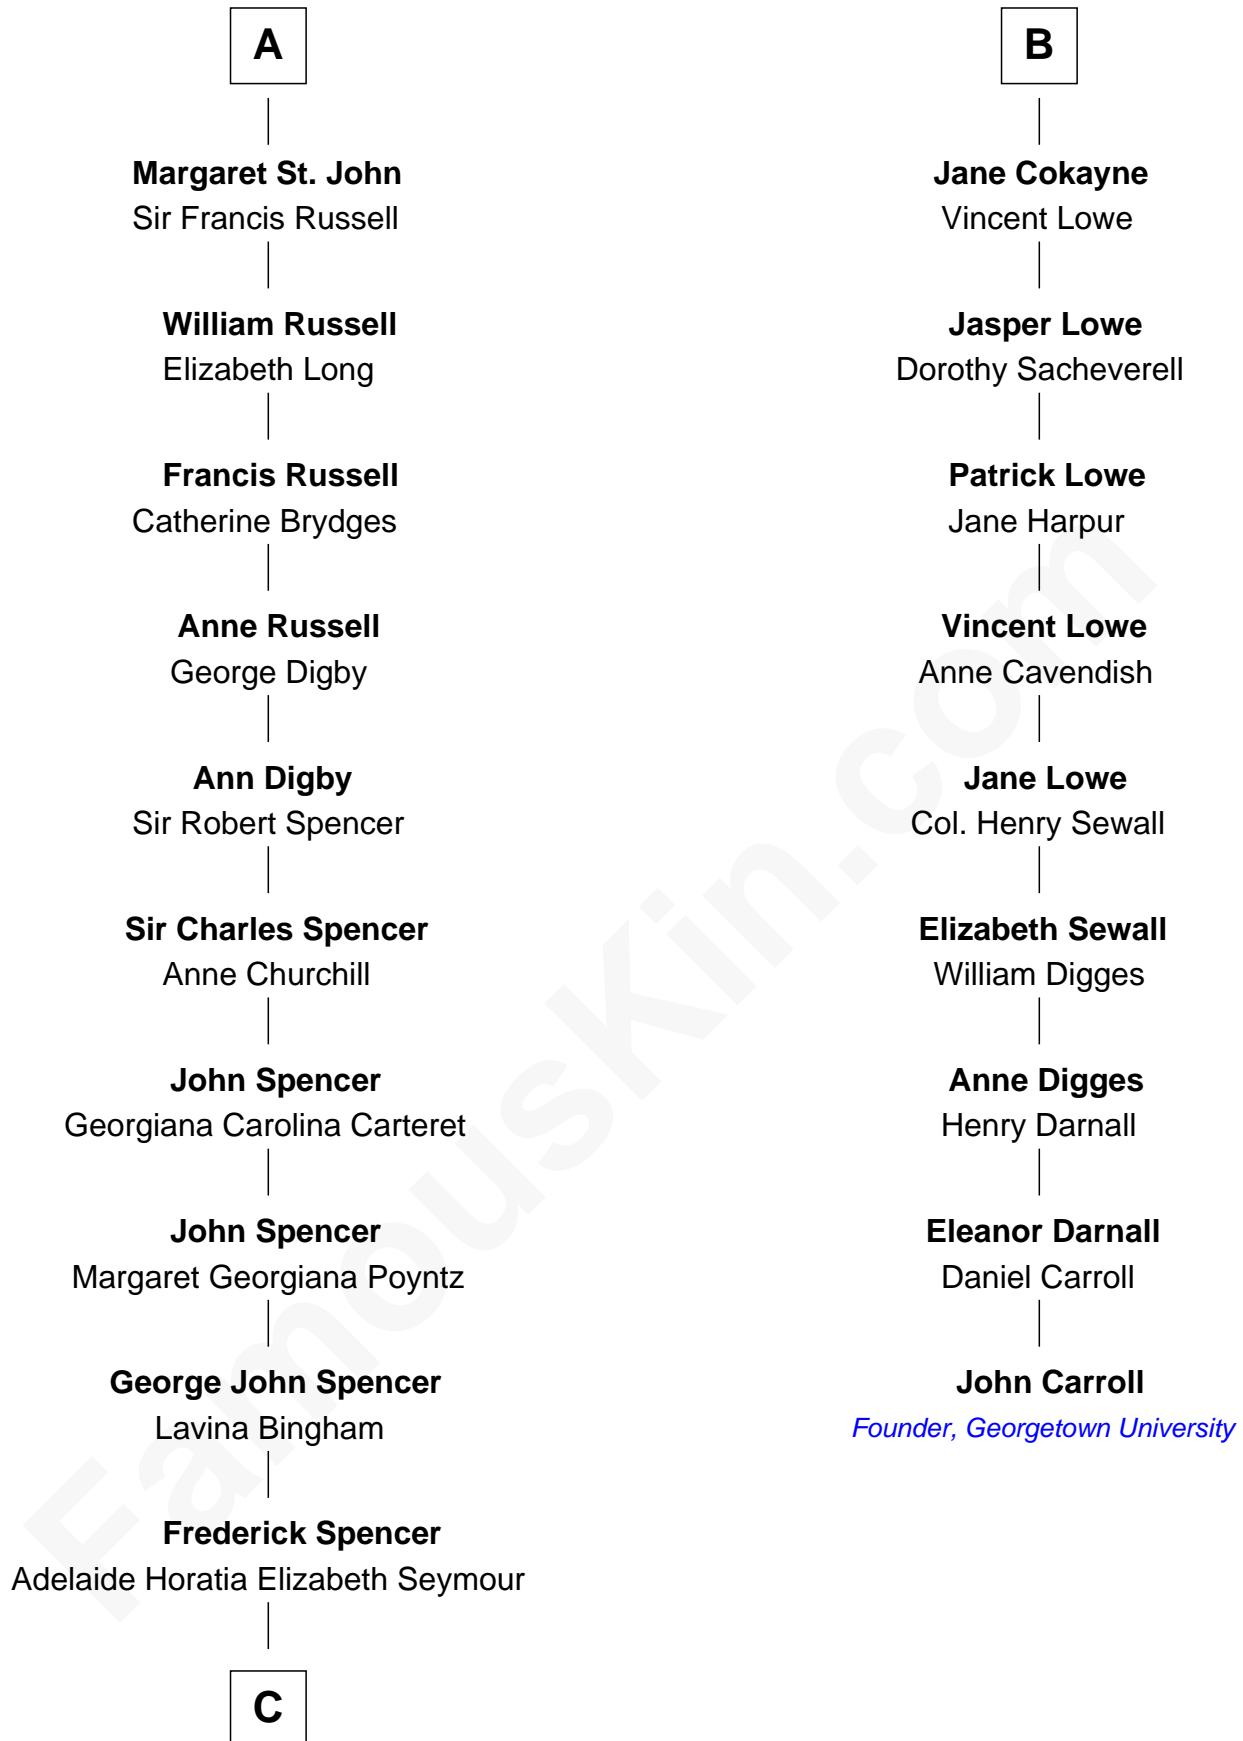

FamousKin.com Relationship Chart of

Prince Harry
Duke of Sussex

15th cousin 6 times removed of

John Carroll

Founder of Georgetown University

Sir Robert de Bois
Christian le Latimer

C

—
Charles Robert Spencer

Margaret Baring

—
Albert Edward John Spencer

Cynthia Elinor Beatrix Hamilton

—
Edward John Spencer

Frances Ruth Burke Roche

—
Princess Diana Frances Spencer

Charles III, King of the United Kingdom

—
Prince Harry