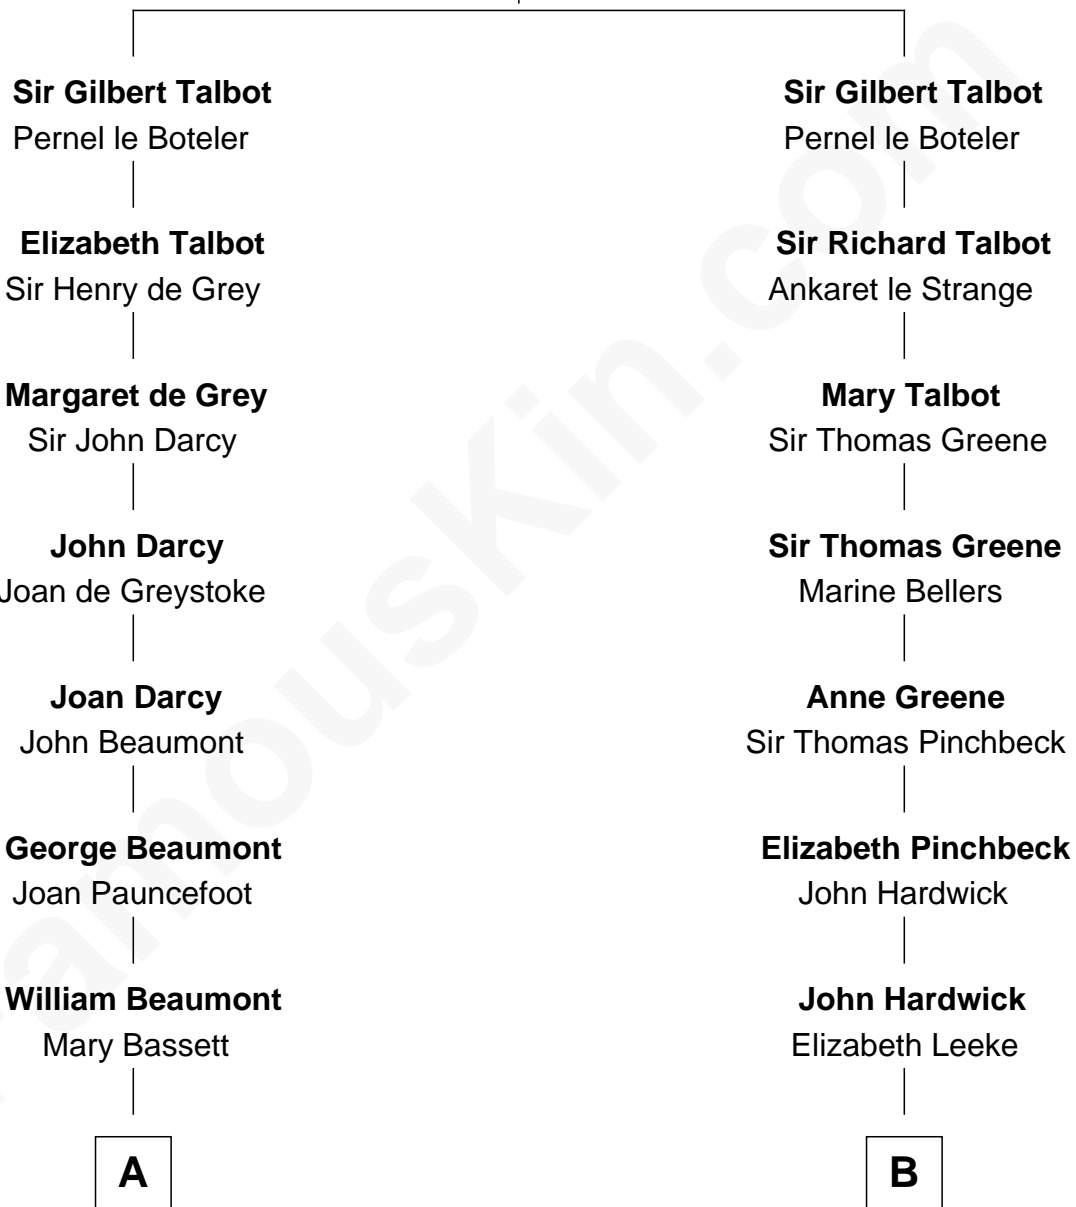

FamousKin.com Relationship Chart of

Prince Harry
Duke of Sussex

14th cousin 7 times removed of

John Carroll

Founder of Georgetown University

Richard Talbot
Elizabeth Comyn

C

Rosalind Cecilia Caroline Bingham

James Albert Edward Hamilton

Cynthia Elinor Beatrix Hamilton

Albert Edward John Spencer

Edward John Spencer

Frances Ruth Burke Roche

Princess Diana Frances Spencer

Charles III, King of the United Kingdom

Prince Harry