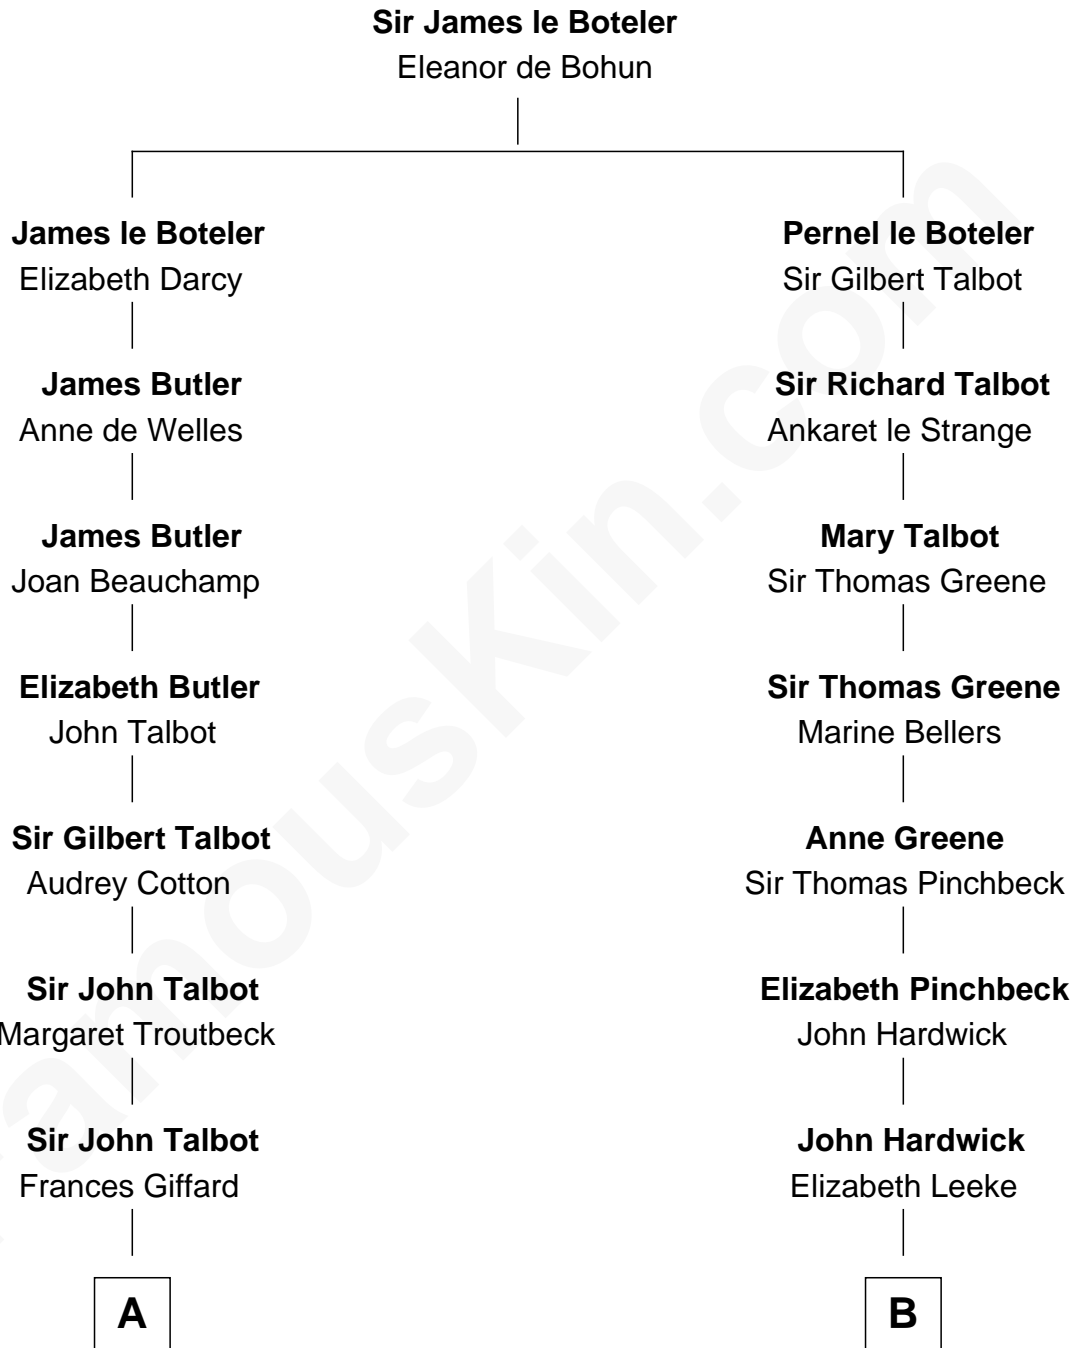

FamousKin.com Relationship Chart of

Prince Harry
Duke of Sussex

14th cousin 6 times removed of

John Carroll

Founder of Georgetown University

C

Elizabeth Bowes-Lyon

George VI, King of the United Kingdom

Elizabeth II, Queen of the United Kingdom

Prince Philip of Edinburgh

Charles III, King of the United Kingdom

Princess Diana Frances Spencer

Prince Harry

Duke of Sussex

FamousKin.com