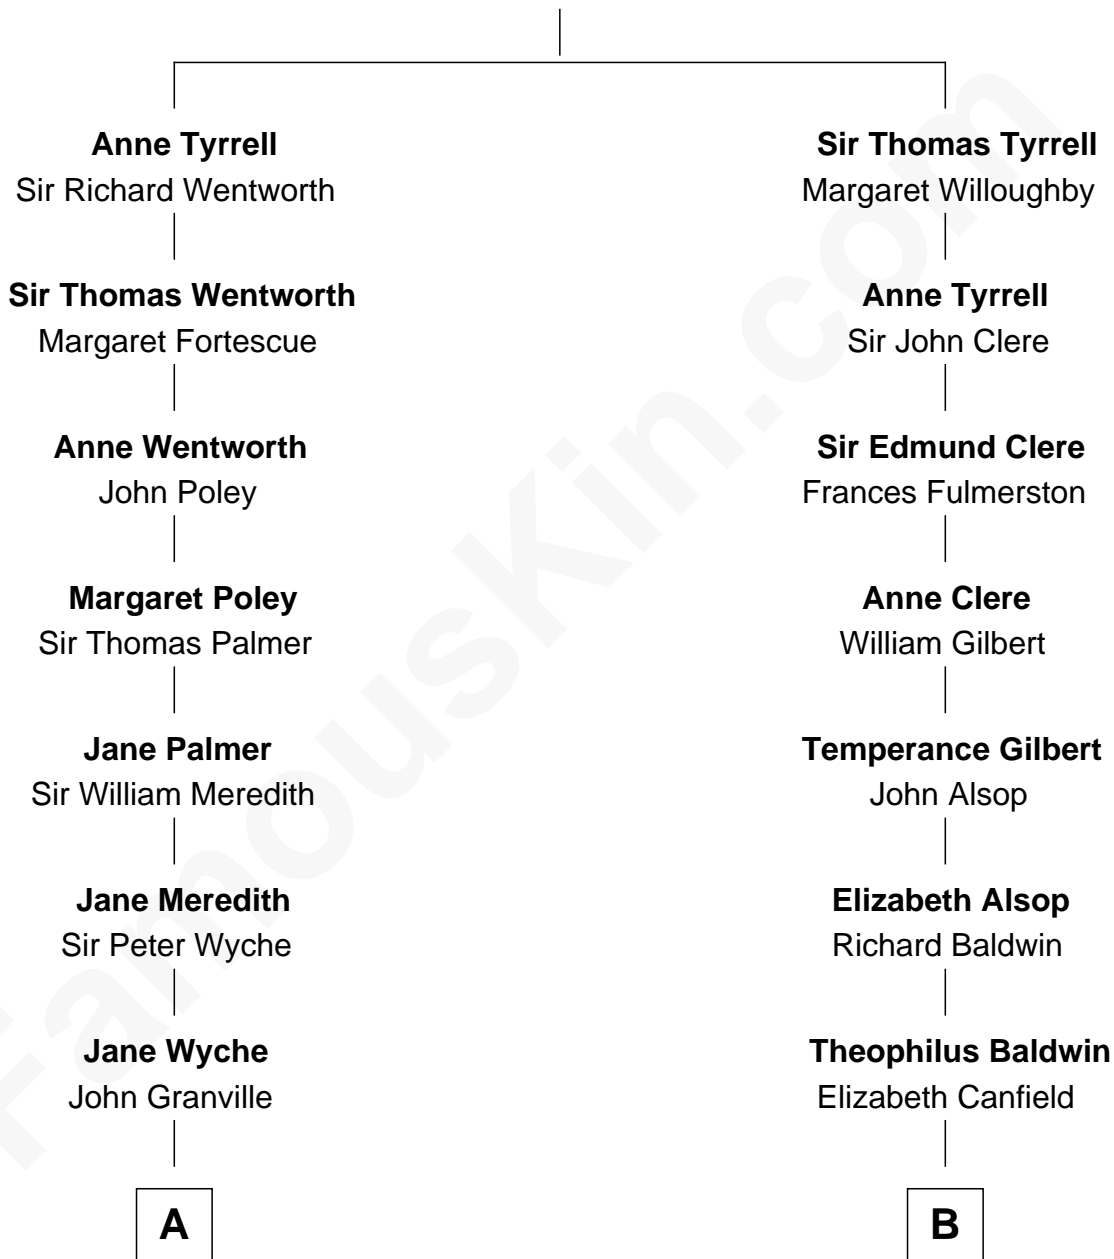

FamousKin.com Relationship Chart of

Prince Harry
Duke of Sussex

16th cousin 3 times removed of

Treat Williams
TV & Movie Actor

Sir James Tyrrell
Anne Arundell

C

Edward John Spencer
Frances Ruth Burke Roche

Princess Diana Frances Spencer
Charles III, King of the United Kingdom

Prince Harry
Duke of Sussex

FamousKin.com