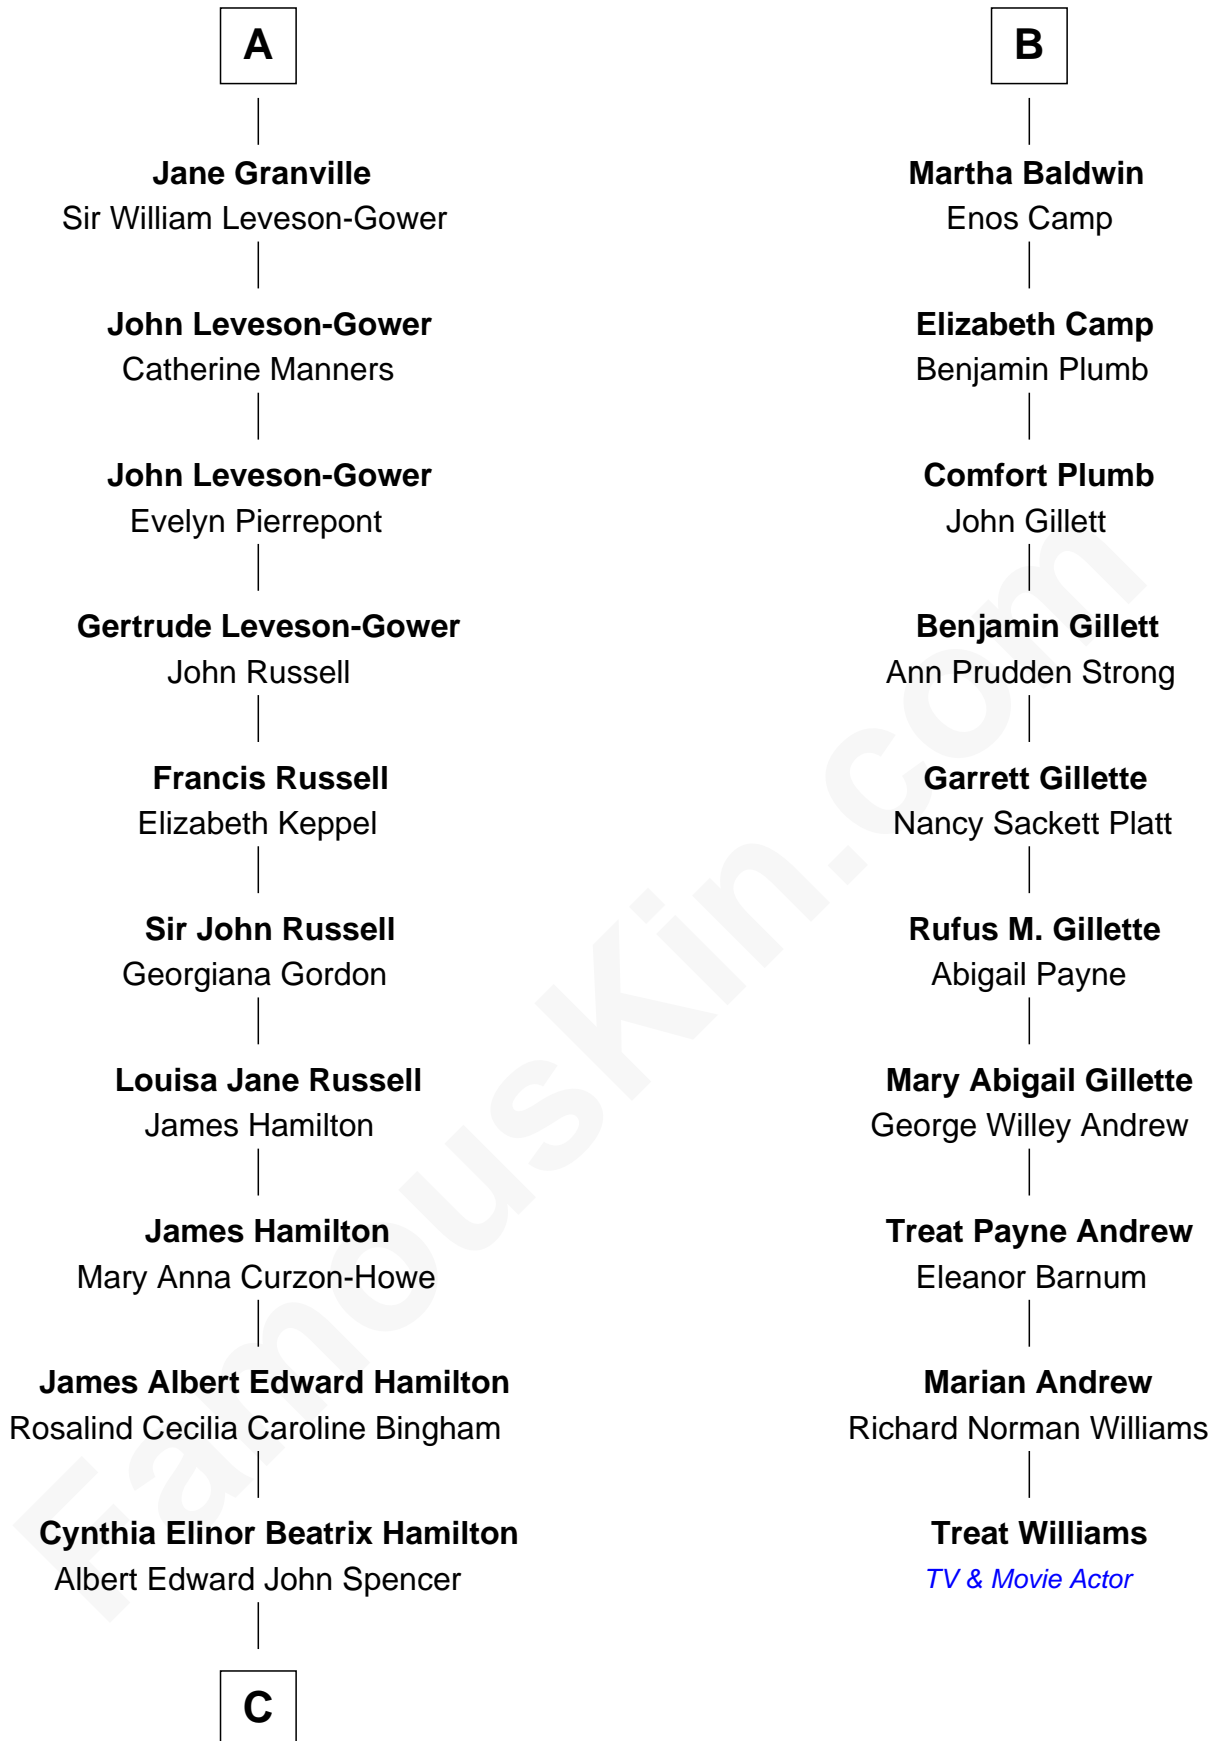

FamousKin.com Relationship Chart of

Prince Harry
Duke of Sussex

16th cousin 3 times removed of

Treat Williams
TV & Movie Actor

Sir James Tyrrell
Anne Arundell

C

Edward John Spencer
Frances Ruth Burke Roche

Princess Diana Frances Spencer
Charles III, King of the United Kingdom