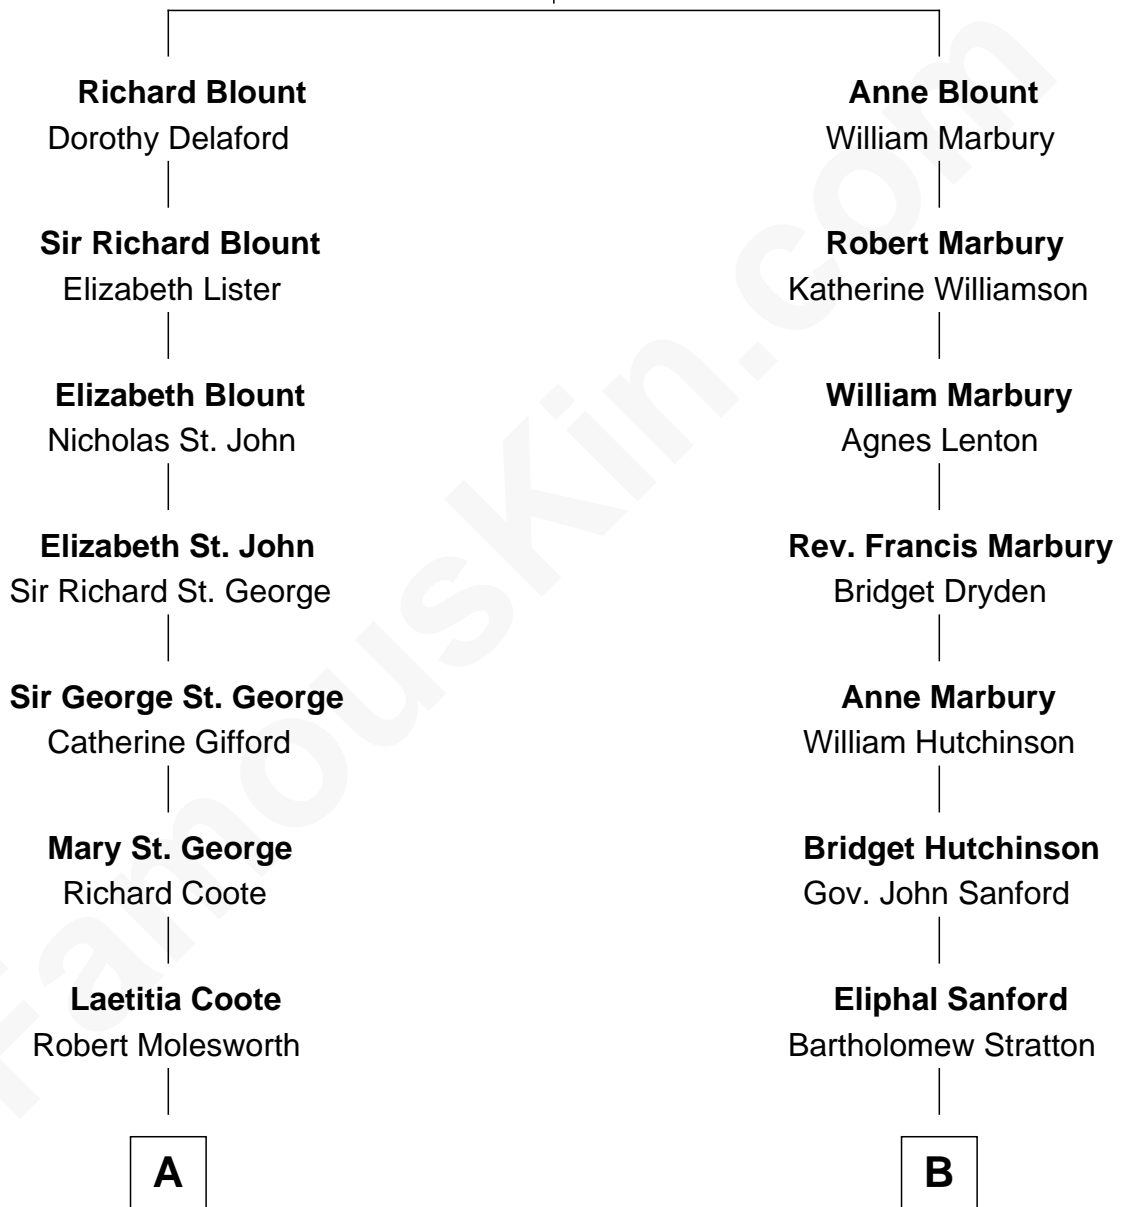

# FamousKin.com Relationship Chart of

**Prince Harry**  
*Duke of Sussex*

16th cousin 1 time removed of

**Treat Williams**  
*TV & Movie Actor*

## Sir Thomas Blount

*with wife*  
Catherine Clifton

*with wife*  
Agnes Hawley

Treat Williams photo by [Philipp Wüst](#) (CC BY SA 3.0 DE)