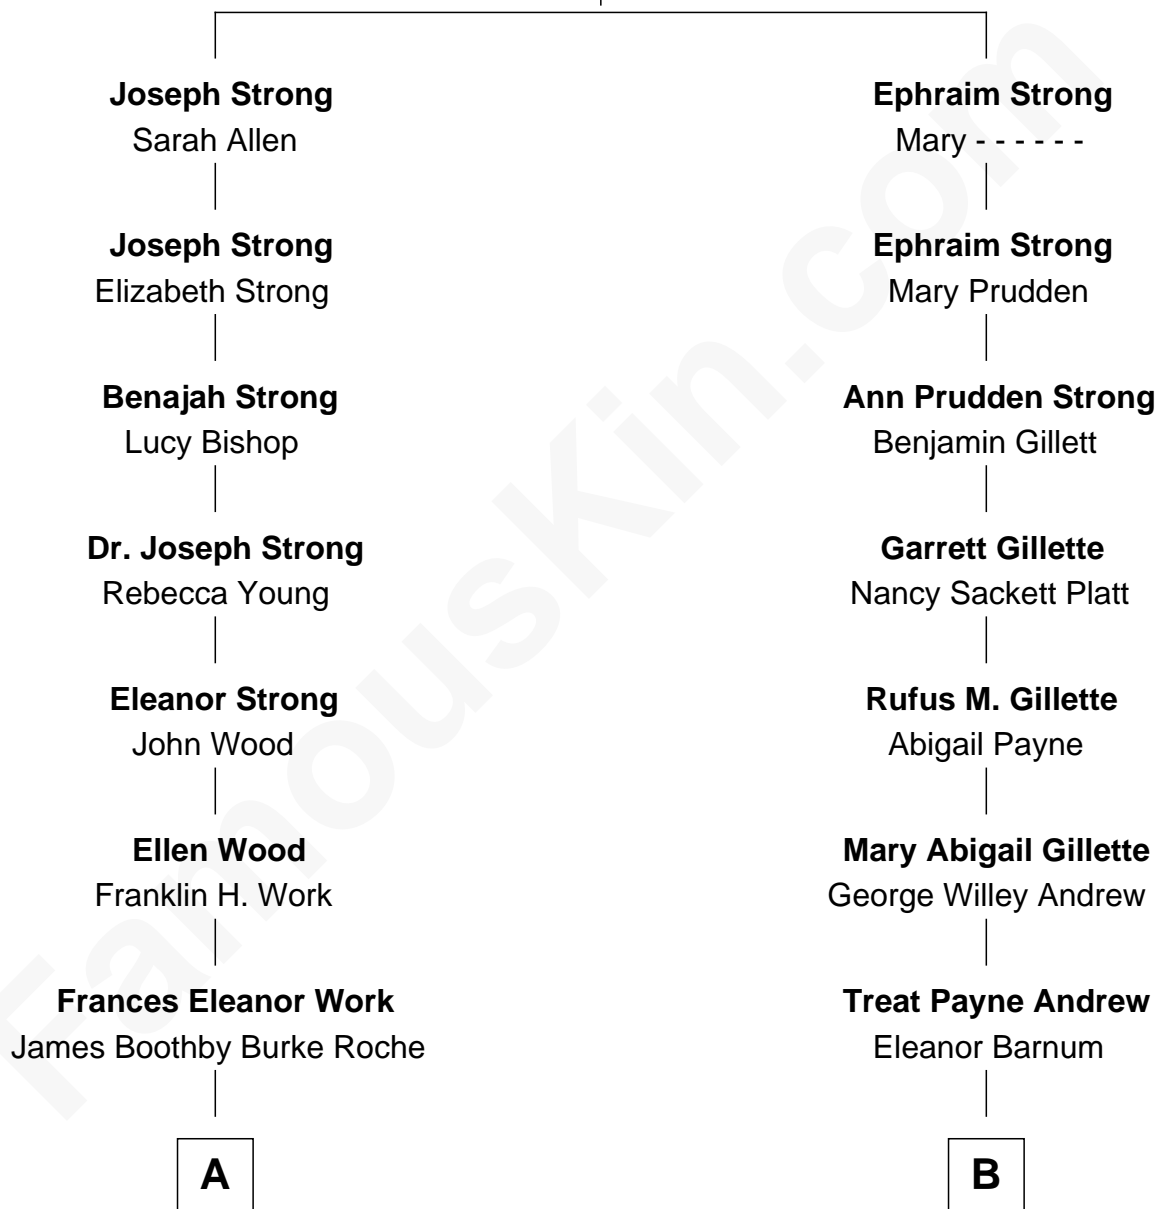

FamousKin.com Relationship Chart of

Prince Harry
Duke of Sussex

8th cousin 2 times removed of

Treat Williams
TV & Movie Actor

Thomas Strong
Rachel Holton

Treat Williams photo by [Philipp Wüst](#) (CC BY SA 3.0 DE)