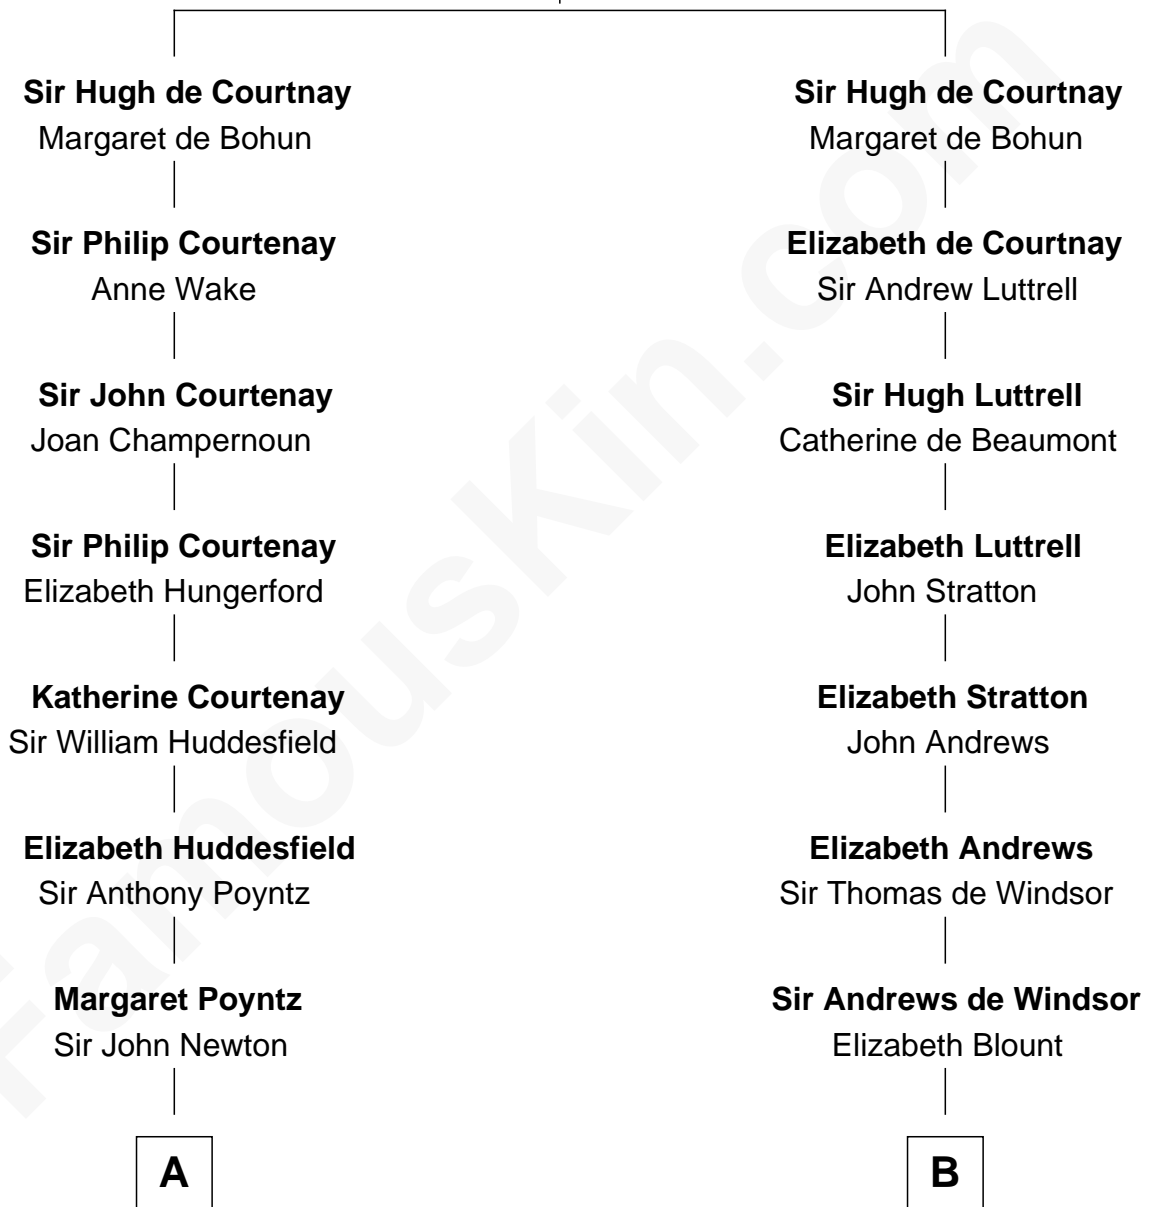

FamousKin.com Relationship Chart of

Prince Harry
Duke of Sussex

21st cousin of

Jordan Peele
TV and Movie Actor

Sir Hugh de Courtenay
Agnes de St. John

C

Rosalind Cecilia Caroline Bingham

James Albert Edward Hamilton

Cynthia Elinor Beatrix Hamilton

Albert Edward John Spencer

Edward John Spencer

Frances Ruth Burke Roche

Princess Diana Frances Spencer

Charles III, King of the United Kingdom

Prince Harry

Duke of Sussex