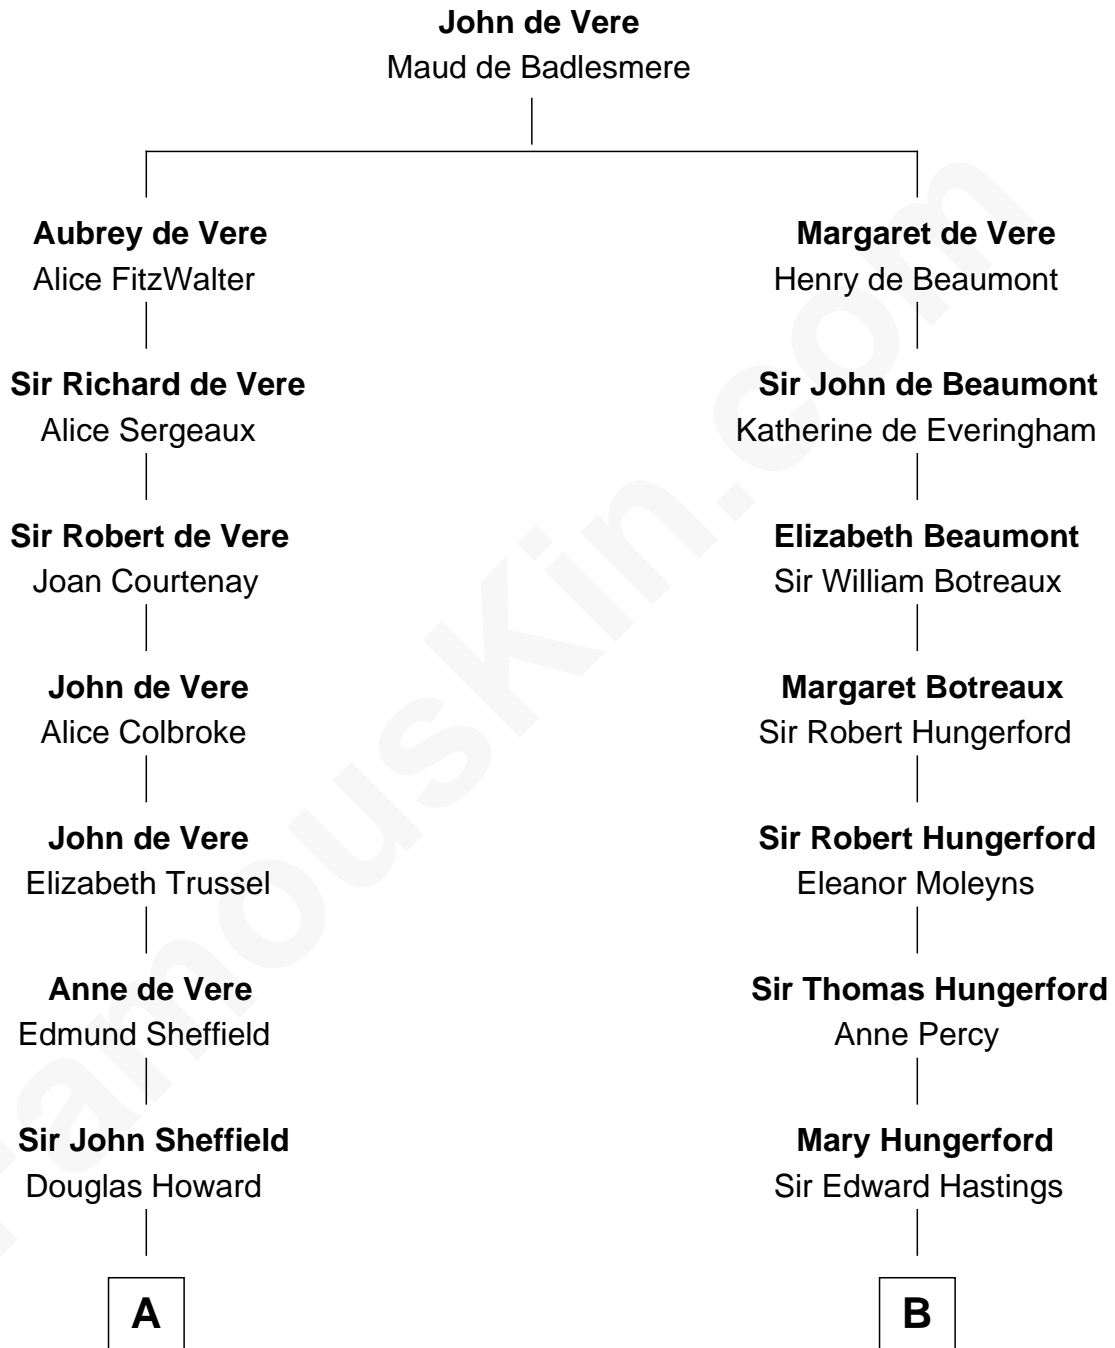

FamousKin.com Relationship Chart of

Prince Harry

Duke of Sussex

18th cousin 3 times removed of

Lewis Carroll

Author of Alice in Wonderland

C

Charles Robert Spencer

Margaret Baring

Albert Edward John Spencer

Cynthia Elinor Beatrix Hamilton

Edward John Spencer

Frances Ruth Burke Roche

Princess Diana Frances Spencer

Charles III, King of the United Kingdom

Prince Harry