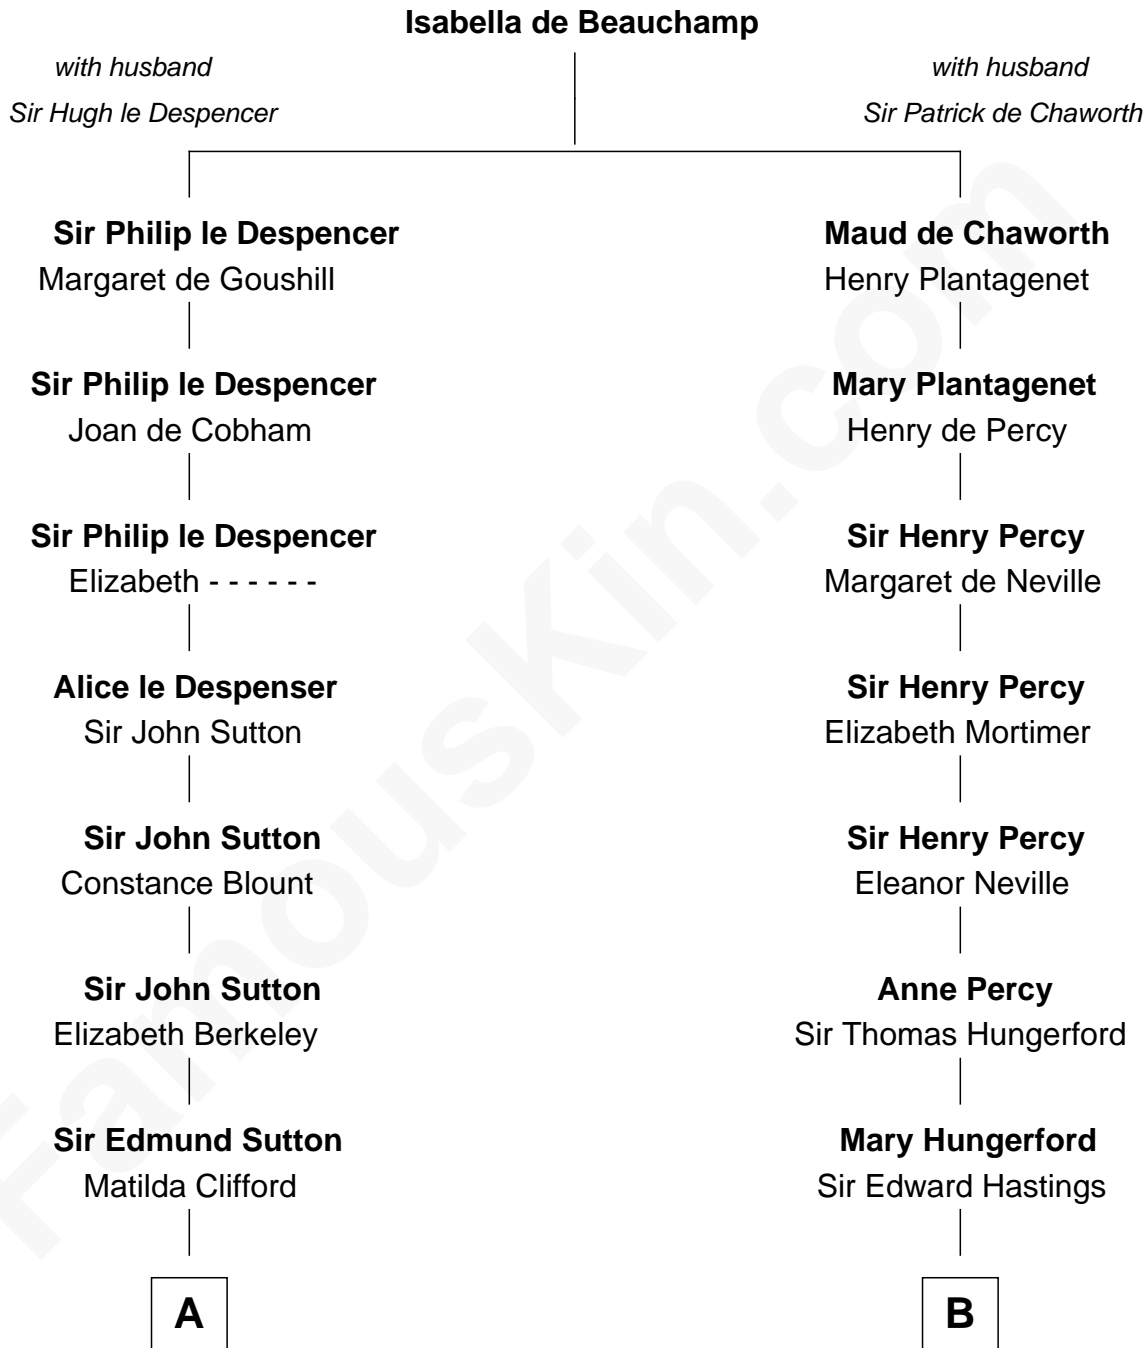

FamousKin.com Relationship Chart of

Prince Harry
Duke of Sussex

18th cousin 3 times removed of

Lewis Carroll

Author of Alice in Wonderland

C

Charles Robert Spencer

Margaret Baring

Albert Edward John Spencer

Cynthia Elinor Beatrix Hamilton

Edward John Spencer

Frances Ruth Burke Roche

Princess Diana Frances Spencer

Charles III, King of the United Kingdom

Prince Harry

Duke of Sussex