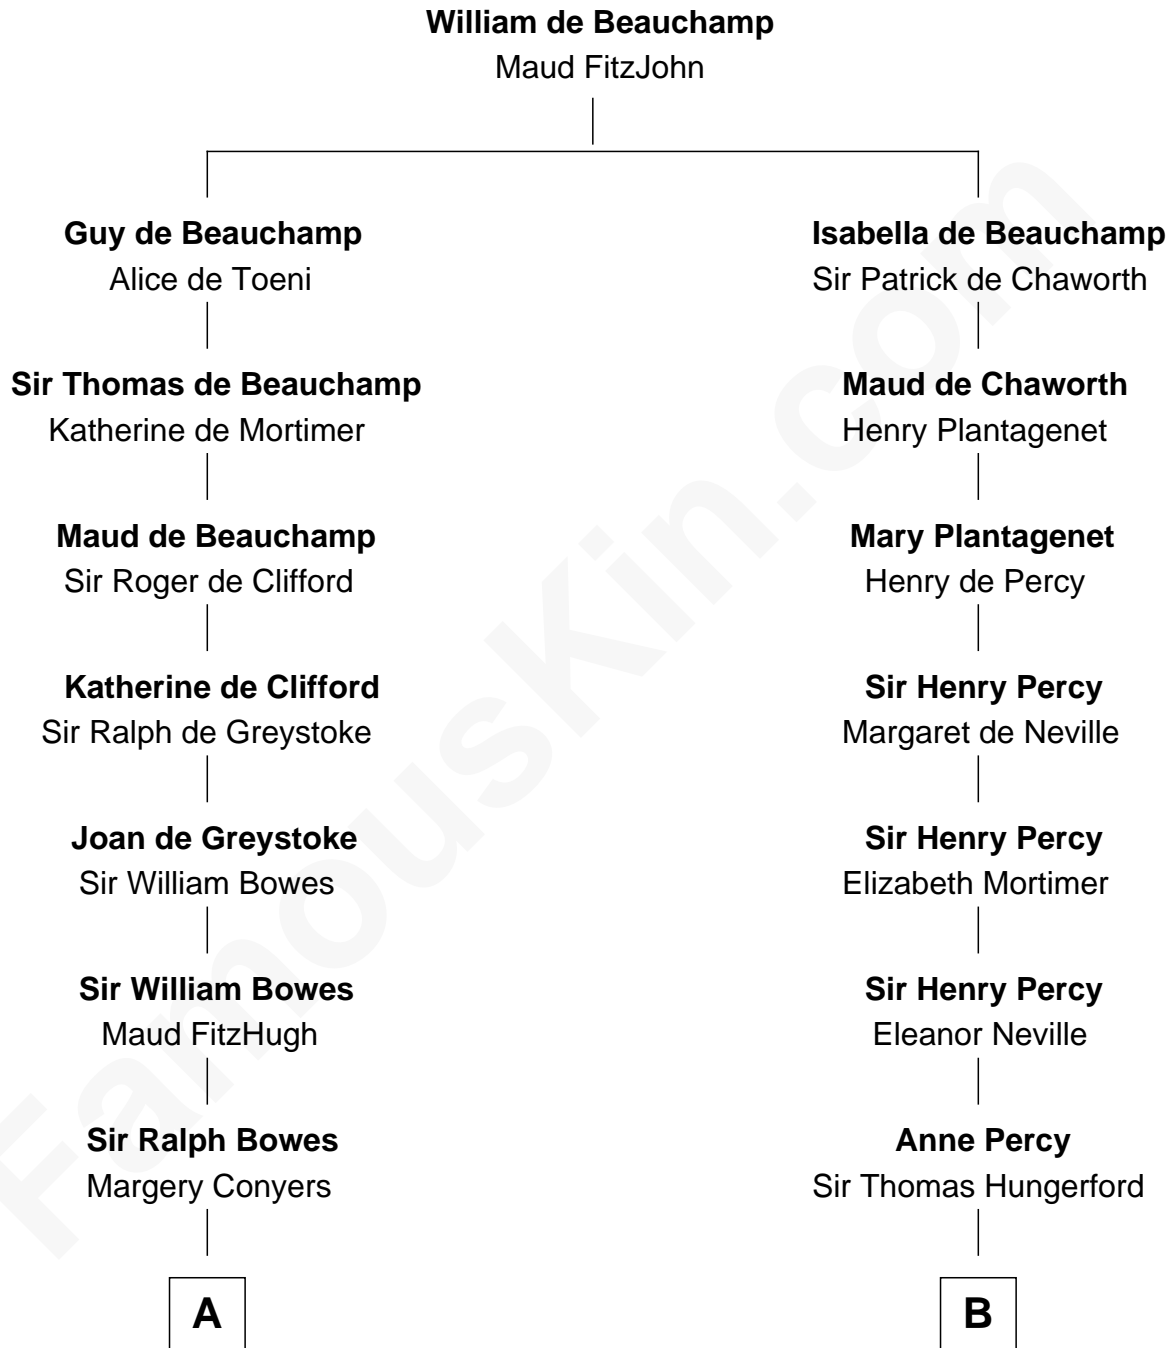

# FamousKin.com Relationship Chart of

**Prince Harry**  
*Duke of Sussex*

19th cousin 2 times removed of

**Lewis Carroll**

*Author of Alice in Wonderland*

**C**

**Claude George Bowes-Lyon**  
Cecilia Nina Cavendish-Bentinck

**Elizabeth Bowes-Lyon**  
George VI, King of the United Kingdom

**Elizabeth II, Queen of the United Kingdom**  
Prince Philip of Edinburgh

**Charles III, King of the United Kingdom**  
Princess Diana Frances Spencer

**Prince Harry**  
*Duke of Sussex*

**D**

**Charles Lutwidge**  
Elizabeth Anne Dodgson

**Frances Jane Lutwidge**  
Rev. Charles Dodgson

**Lewis Carroll**  
*Author of Alice in Wonderland*