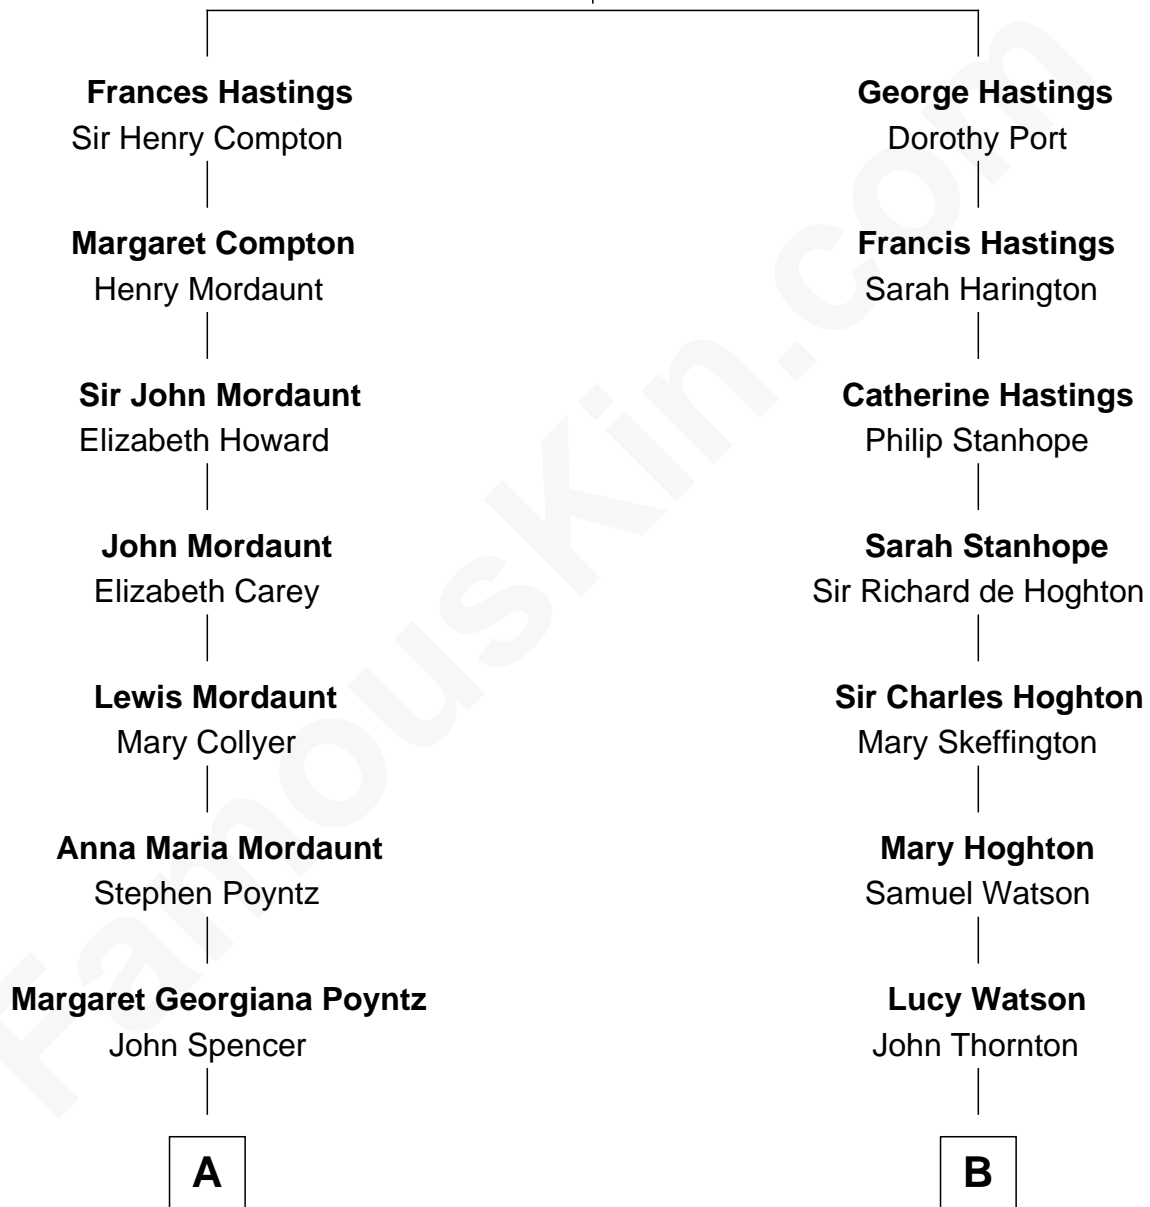

FamousKin.com Relationship Chart of

Prince Harry
Duke of Sussex

10th cousin 3 times removed of

E. M. Forster
English Novelist

Sir Francis Hastings
Katherine Pole

A

George John Spencer

Lavina Bingham

Frederick Spencer

Adelaide Horatia Elizabeth Seymour

Charles Robert Spencer

Margaret Baring

Albert Edward John Spencer

Cynthia Elinor Beatrix Hamilton

Edward John Spencer

Frances Ruth Burke Roche