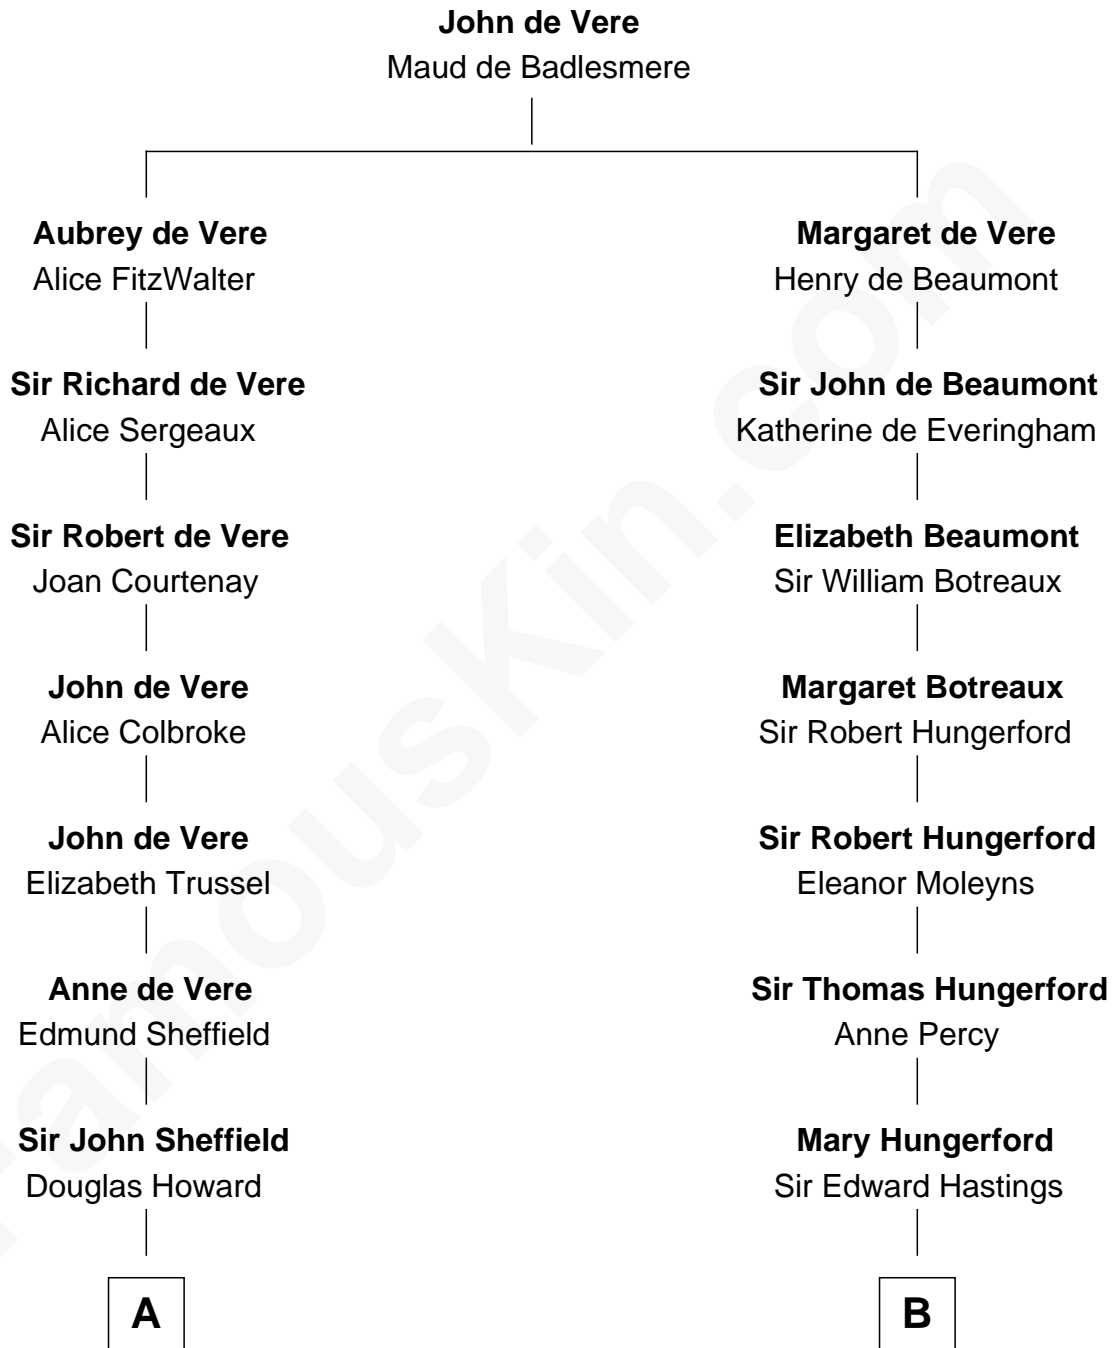

# FamousKin.com Relationship Chart of

**Prince Harry**  
*Duke of Sussex*

19th cousin 2 times removed of

**E. M. Forster**  
*English Novelist*

**C**

**Charles Robert Spencer**

Margaret Baring

**Albert Edward John Spencer**

Cynthia Elinor Beatrix Hamilton

**Edward John Spencer**

Frances Ruth Burke Roche

**Princess Diana Frances Spencer**

Charles III, King of the United Kingdom

**Prince Harry**

*Duke of Sussex*

**D**

**Laura Thornton**

Charles Forster

**Edward Morgan Llewellyn Forster**

Alice Clara Whichelo

**E. M. Forster**

*English Novelist*

FamousKin.com