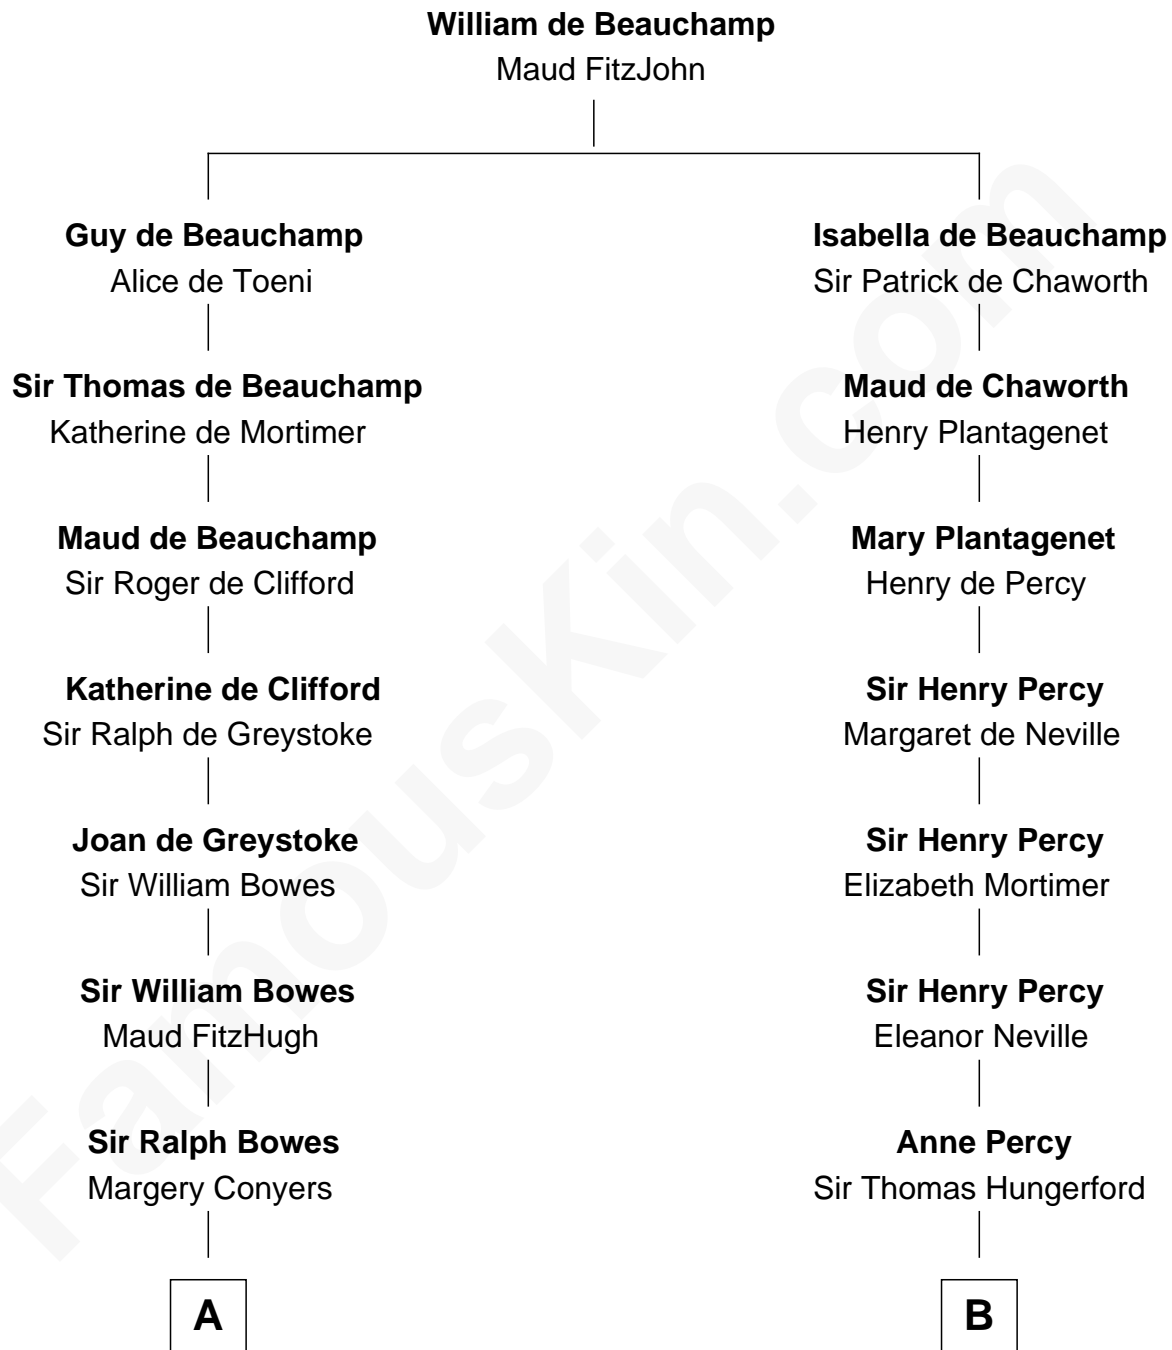

FamousKin.com Relationship Chart of

Prince Harry
Duke of Sussex

20th cousin 1 time removed of

E. M. Forster
English Novelist

C

Claude George Bowes-Lyon
Cecilia Nina Cavendish-Bentinck

Elizabeth Bowes-Lyon
George VI, King of the United Kingdom

Elizabeth II, Queen of the United Kingdom
Prince Philip of Edinburgh

Charles III, King of the United Kingdom
Princess Diana Frances Spencer

Prince Harry
Duke of Sussex

D

Henry Thornton
Marianne Sykes

Laura Thornton
Charles Forster

Edward Morgan Llewellyn Forster
Alice Clara Whichelo

E. M. Forster
English Novelist