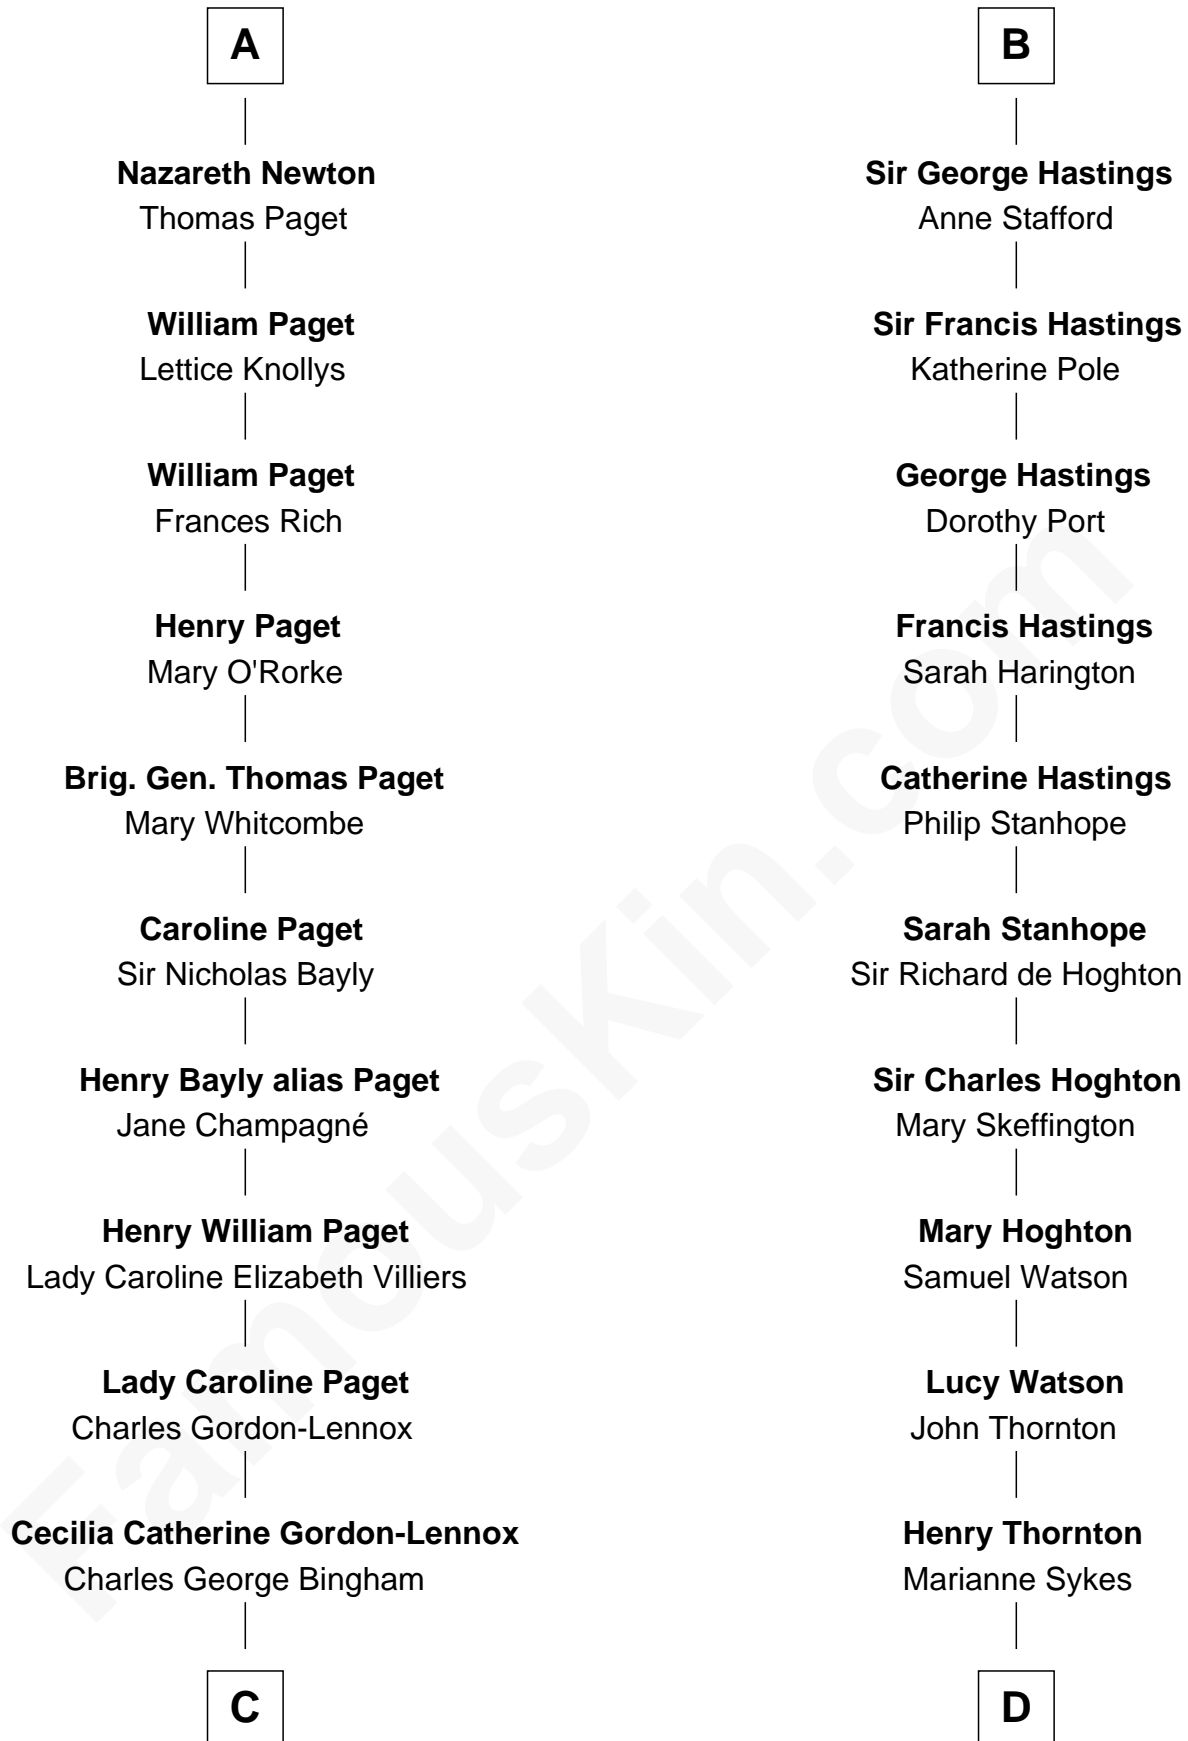

FamousKin.com Relationship Chart of

Prince Harry

Duke of Sussex

19th cousin 2 times removed of

E. M. Forster

English Novelist

Sir Hugh de Courtenay

Agnes de St. John

Eleanor Moleyns

Sir Thomas Hungerford

Anne Percy

Mary Hungerford

Sir Edward Hastings

B

C

Rosalind Cecilia Caroline Bingham

James Albert Edward Hamilton

Cynthia Elinor Beatrix Hamilton

Albert Edward John Spencer

Edward John Spencer

Frances Ruth Burke Roche

Princess Diana Frances Spencer

Charles III, King of the United Kingdom

Prince Harry