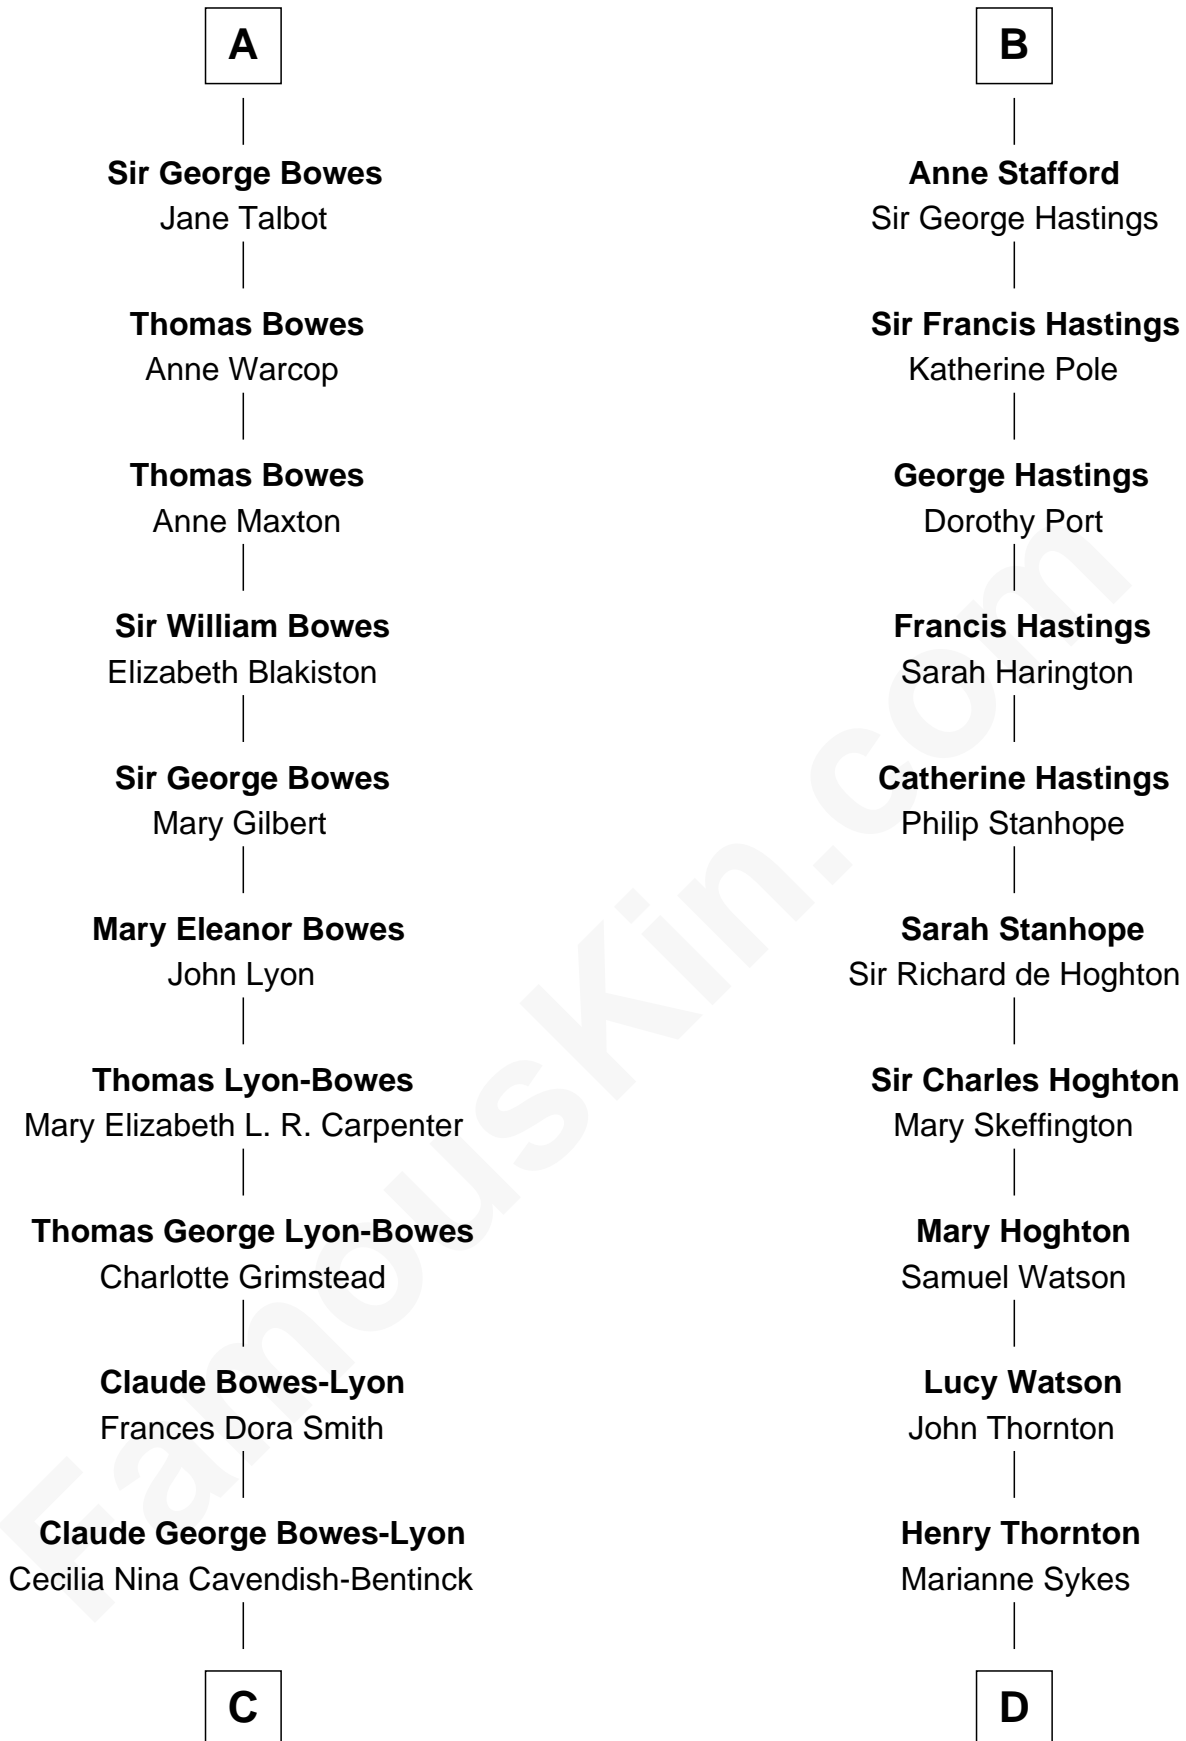

# FamousKin.com Relationship Chart of

**Prince Harry**

*Duke of Sussex*

19th cousin 1 time removed of

**E. M. Forster**

*English Novelist*

**Richard Fitzalan**

Alice de Saluzzo

**C**

**Elizabeth Bowes-Lyon**

George VI, King of the United Kingdom

**Elizabeth II, Queen of the United Kingdom**

Prince Philip of Edinburgh

**Charles III, King of the United Kingdom**

Princess Diana Frances Spencer

**Prince Harry**

*Duke of Sussex*

**D**

**Laura Thornton**

Charles Forster

**Edward Morgan Llewellyn Forster**

Alice Clara Whichelo

**E. M. Forster**