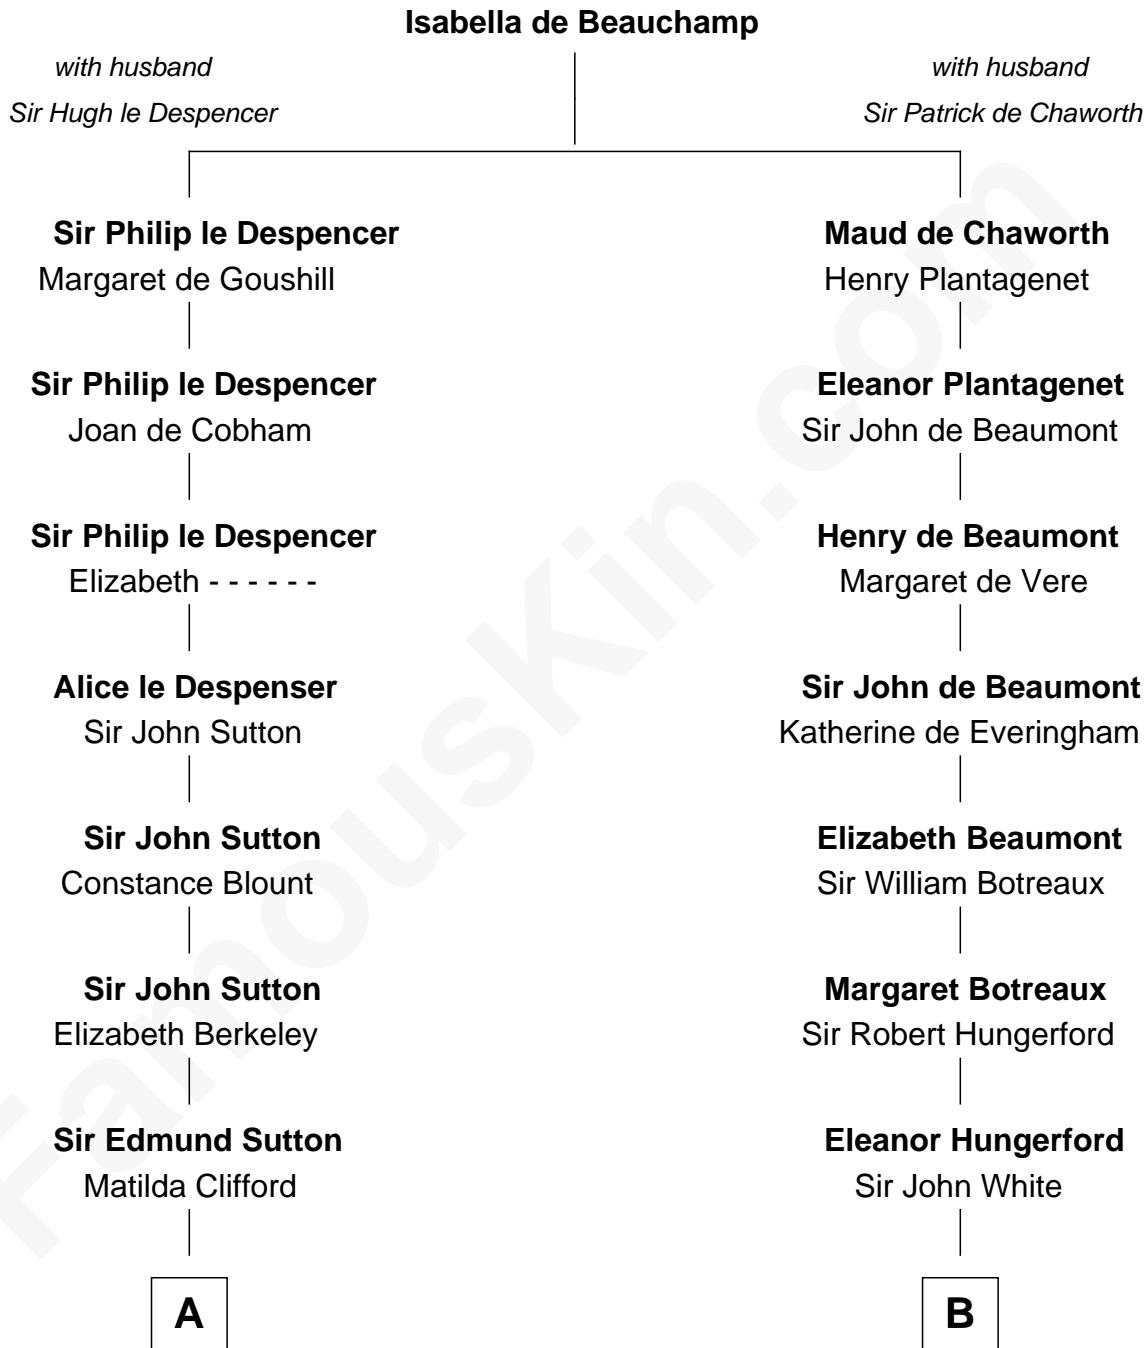

## Relationship Chart of

### Prince Harry

*Duke of Sussex*

19th cousin 2 times removed of

**Guillermo Billinghurst**  
*31st President of Peru*

**C**

**Charles Robert Spencer**

Margaret Baring

**Albert Edward John Spencer**

Cynthia Elinor Beatrix Hamilton

**Edward John Spencer**

Frances Ruth Burke Roche

**Princess Diana Frances Spencer**

Charles III, King of the United Kingdom

**Prince Harry**

*Duke of Sussex*

**D**