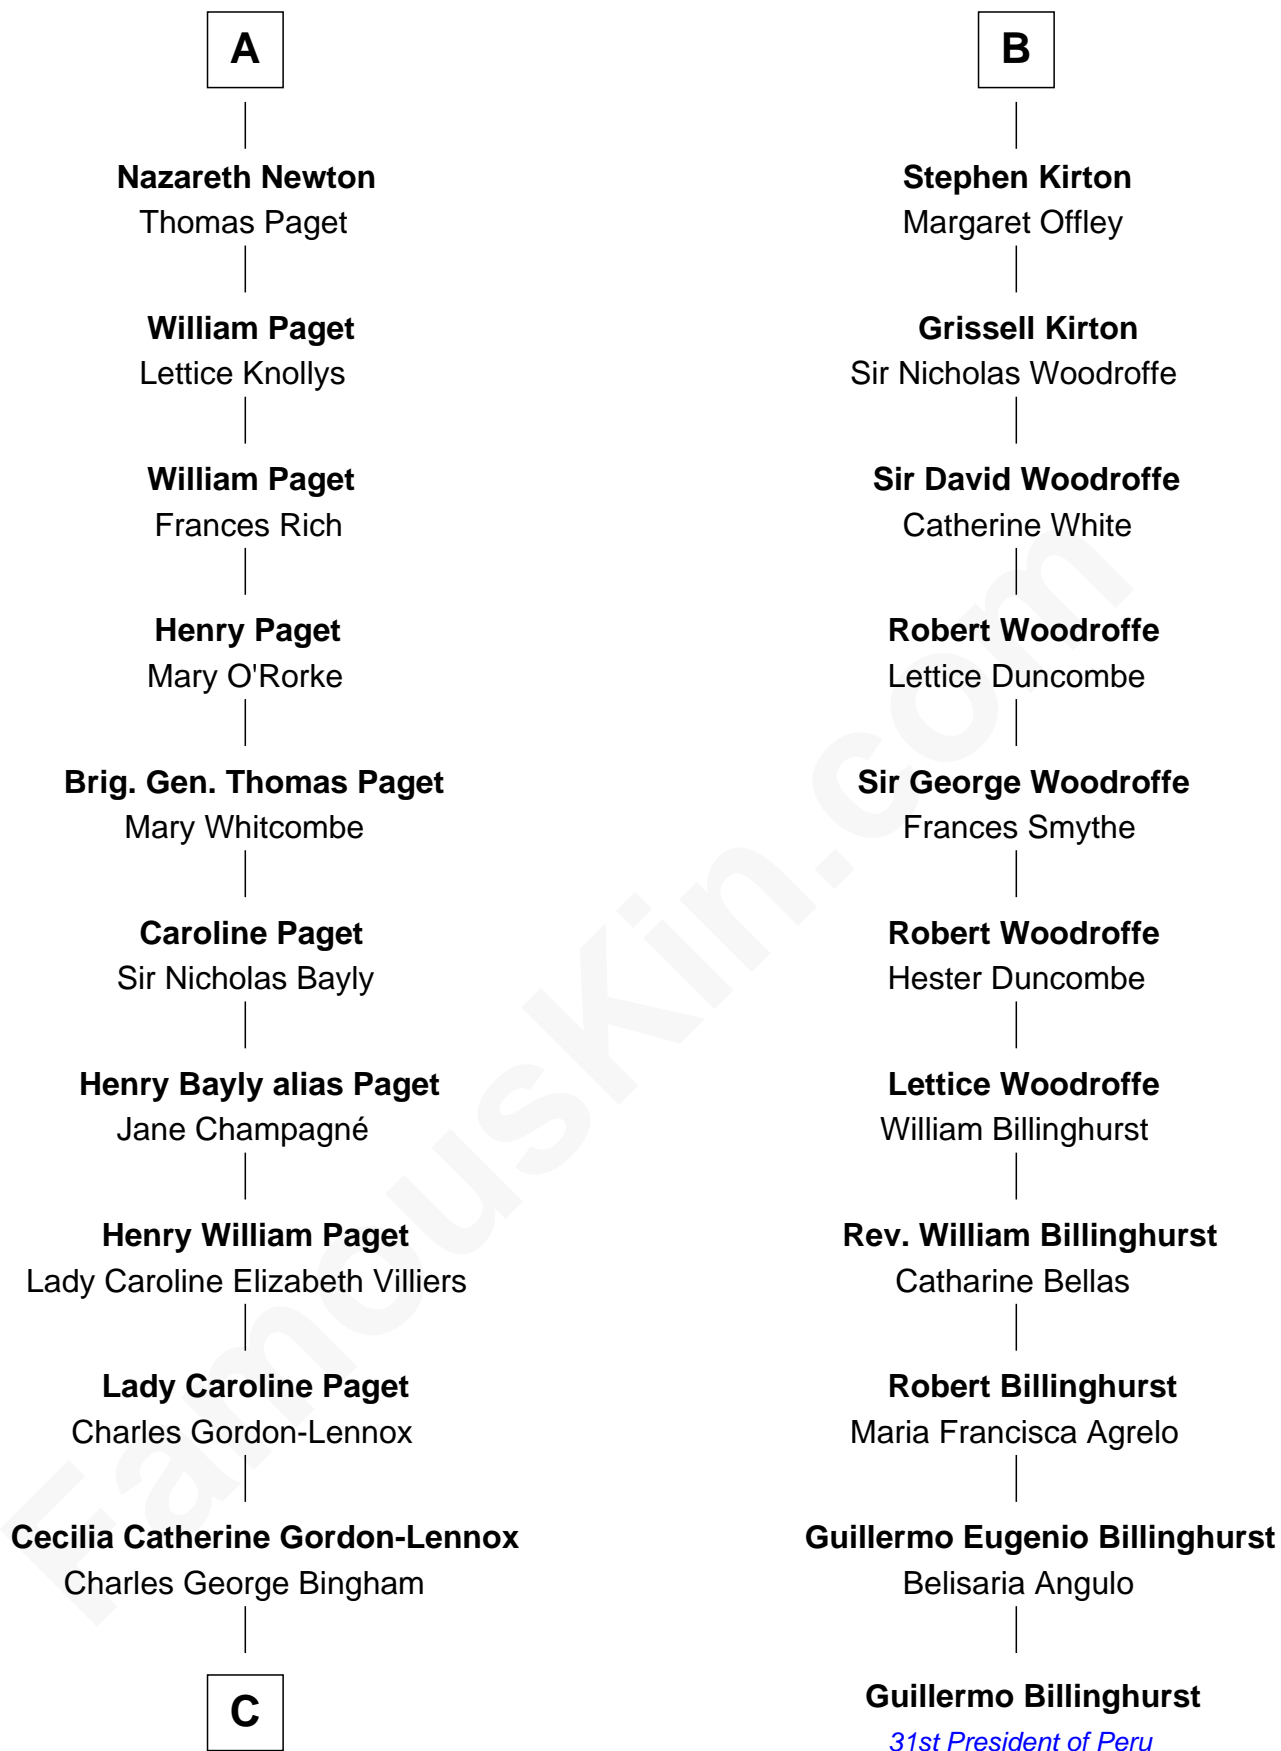

FamousKin.com Relationship Chart of

Prince Harry

Duke of Sussex

17th cousin 4 times removed of

Guillermo Billinghurst

31st President of Peru

Sir Hugh de Courtenay

Agnes de St. John

Sir John White

Robert White

Margaret Gainsford

Margaret White

John Kirton

B

C

Rosalind Cecilia Caroline Bingham

James Albert Edward Hamilton

Cynthia Elinor Beatrix Hamilton

Albert Edward John Spencer

Edward John Spencer

Frances Ruth Burke Roche

Princess Diana Frances Spencer

Charles III, King of the United Kingdom

Prince Harry