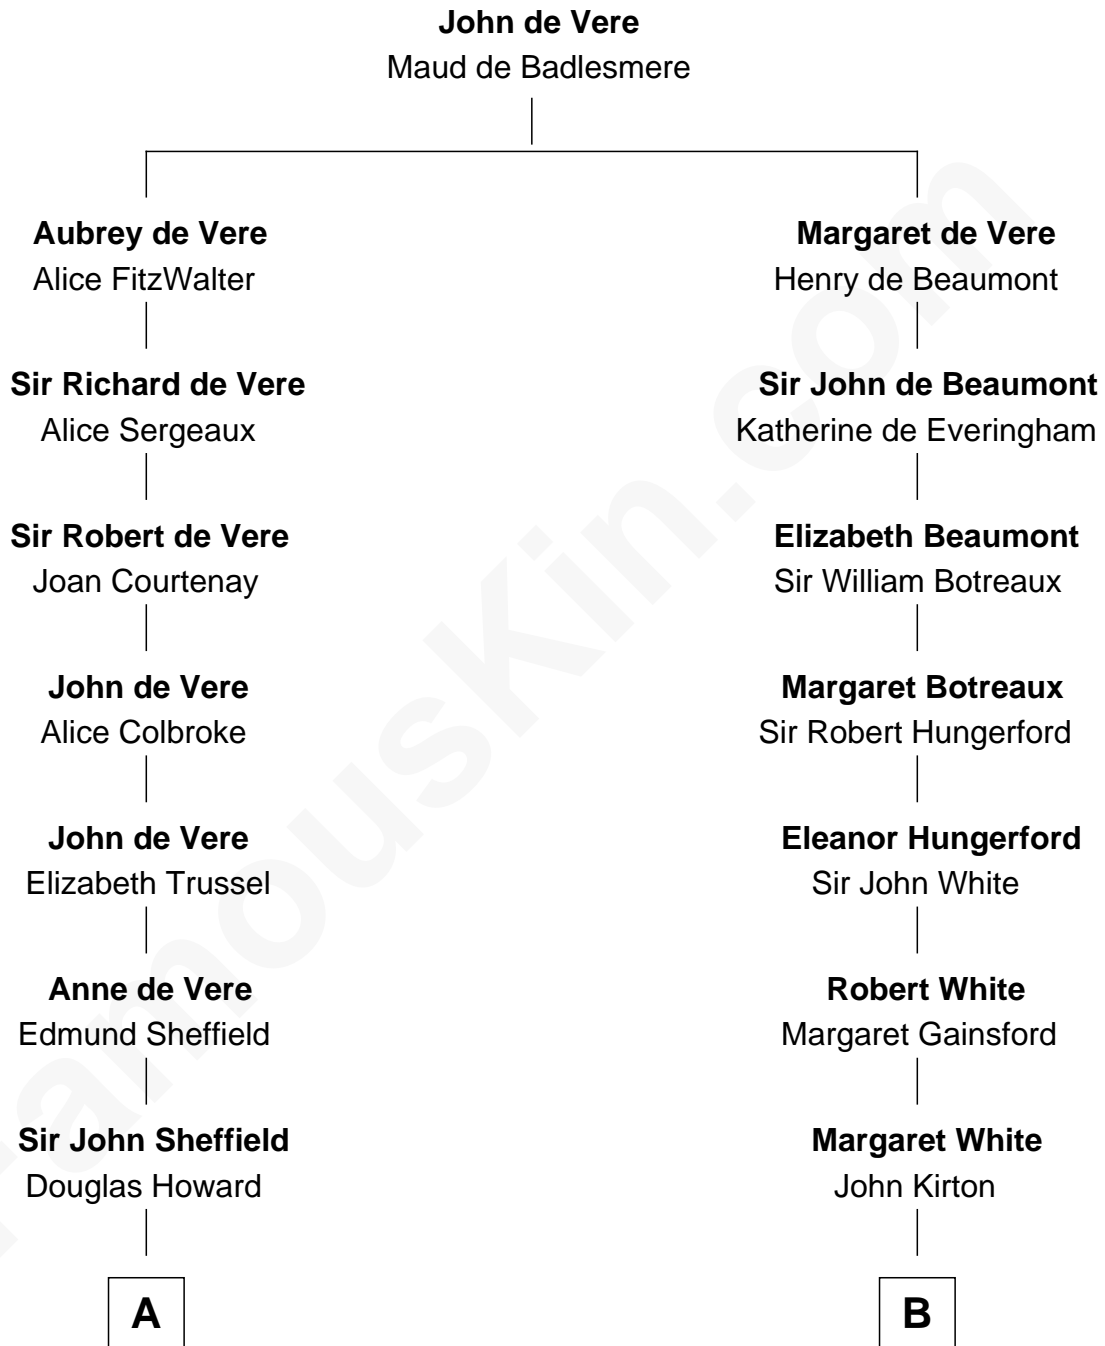

# FamousKin.com Relationship Chart of

**Prince Harry**  
*Duke of Sussex*

21st cousin of

**Luciana Pedraza**  
*Argentine Movie Actress*

**A**

**Edmund Sheffield**

Ursula Tyrwhitt

**Mary Sheffield**

Ferdinando Fairfax

**Frances Fairfax**

Sir Thomas Widdrington

**Catherine Widdrington**

Sir Robert Shafto

**Mark Shafto**

Margaret Ingleby

**John Shafto**

Dorothy Jackson

**Dorothy Shafto**

Wilmot Vaughan

**Dorothy Elizabeth Vaughan**

Lawrence Palk

**Elizabeth Malet Palk**

Sir Horace Beauchamp Seymour

**Adelaide Horatia Elizabeth Seymour**