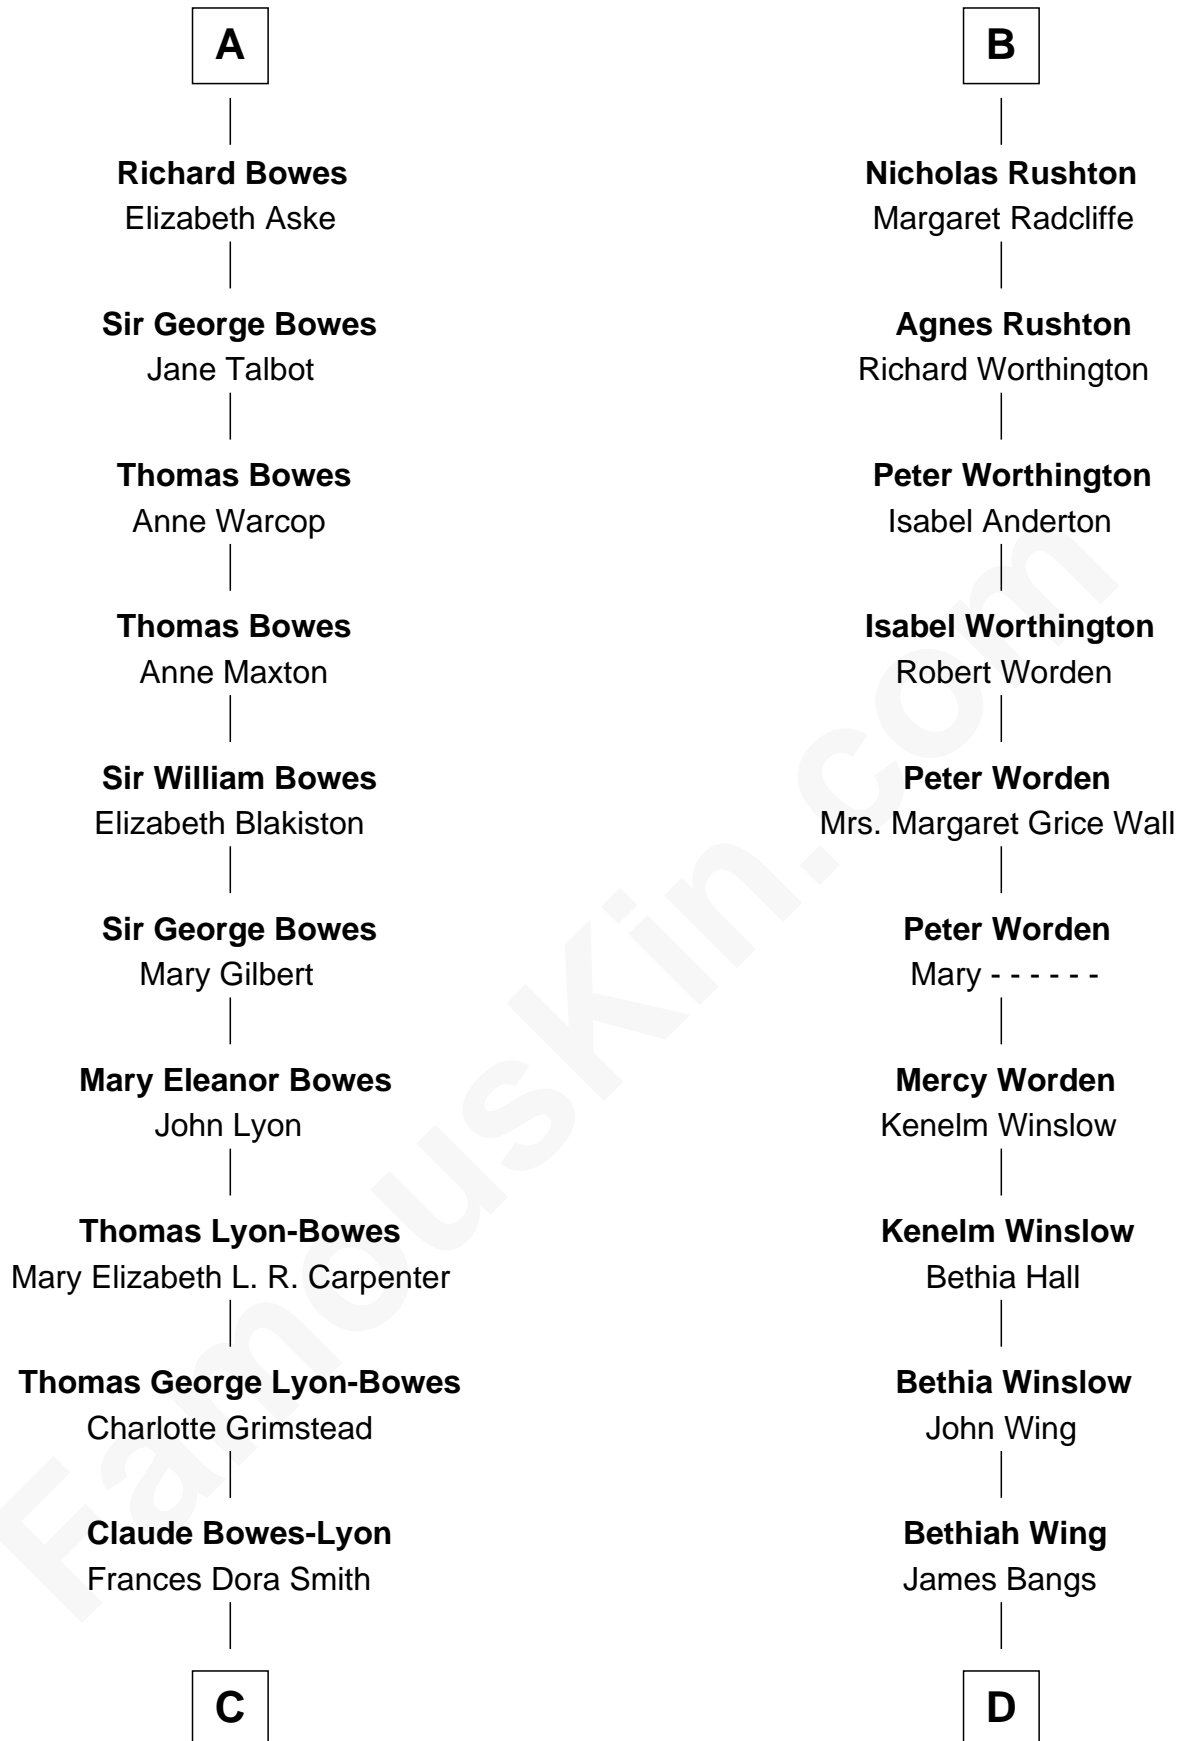

# FamousKin.com Relationship Chart of

**Prince Harry**  
*Duke of Sussex*

21st cousin of

**Eugene Foss**

*45th Governor of Massachusetts*

**C**

**Claude George Bowes-Lyon**  
Cecilia Nina Cavendish-Bentinck

**Elizabeth Bowes-Lyon**  
George VI, King of the United Kingdom

**Elizabeth II, Queen of the United Kingdom**  
Prince Philip of Edinburgh

**Charles III, King of the United Kingdom**  
Princess Diana Frances Spencer