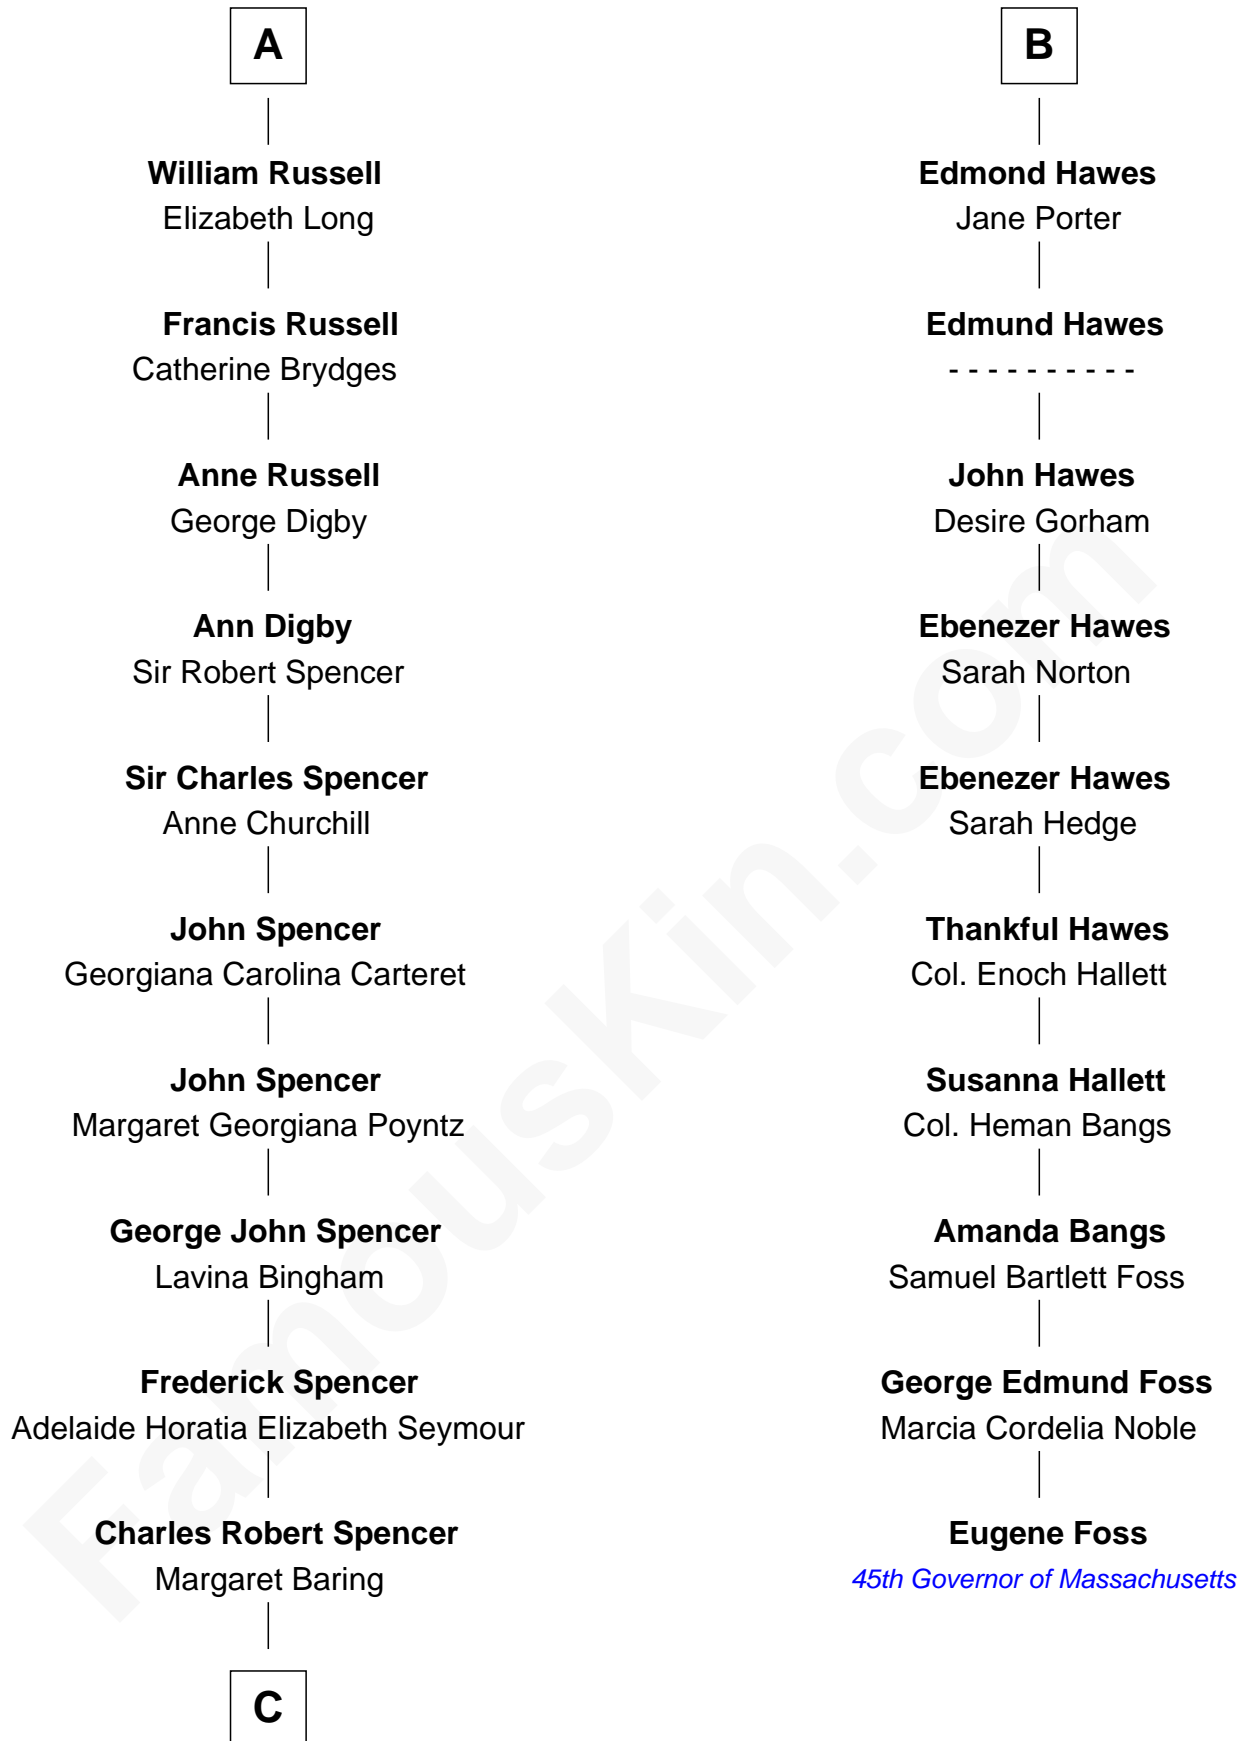

FamousKin.com Relationship Chart of

Prince Harry

Duke of Sussex

16th cousin 4 times removed of

Eugene Foss

45th Governor of Massachusetts

Sir John Howard

Alice de Bois

C

—
Albert Edward John Spencer

Cynthia Elinor Beatrix Hamilton

—
Edward John Spencer

Frances Ruth Burke Roche

—
Princess Diana Frances Spencer

Charles III, King of the United Kingdom

—
Prince Harry