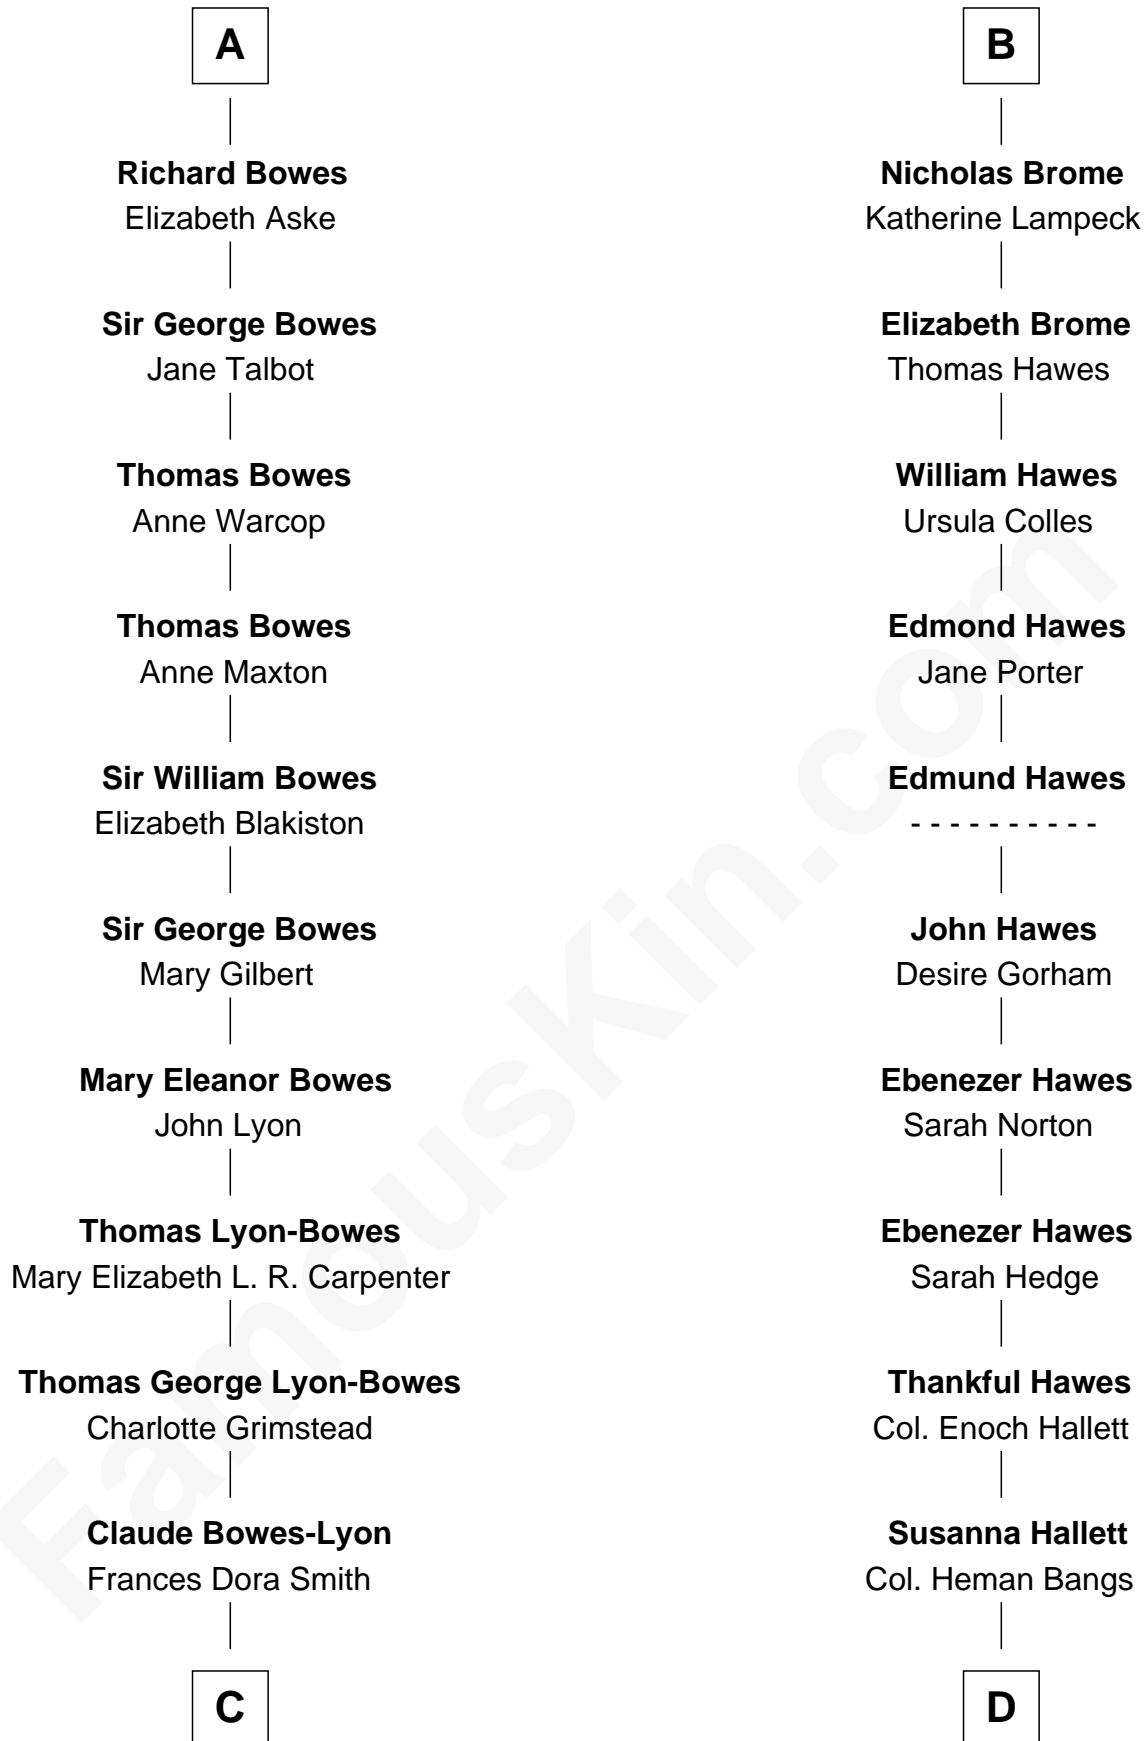

FamousKin.com Relationship Chart of

Prince Harry
Duke of Sussex

19th cousin 2 times removed of

Eugene Foss

45th Governor of Massachusetts

Sir James de Audley

Ela Longespee

Sir Hugh I de Audley

Iseult de Mortimer

Alice de Audley

Sir Ralph de Greystoke

Sir William de Greystoke

Joan FitzHenry

Sir Ralph de Greystoke

Katherine de Clifford

Joan de Greystoke

Sir Nicholas Audley

Joan Martin

Alice de Audley

Sir Hugh de Meynell

Isabel de Meynell

Sir Thomas de Shirley

Sir Hugh Shirley

Beatrice Brewes

Sir Ralph Shirley

Joan Basset

Beatrice Shirley

John Brome

B

C

Claude George Bowes-Lyon
Cecilia Nina Cavendish-Bentinck

Elizabeth Bowes-Lyon
George VI, King of the United Kingdom