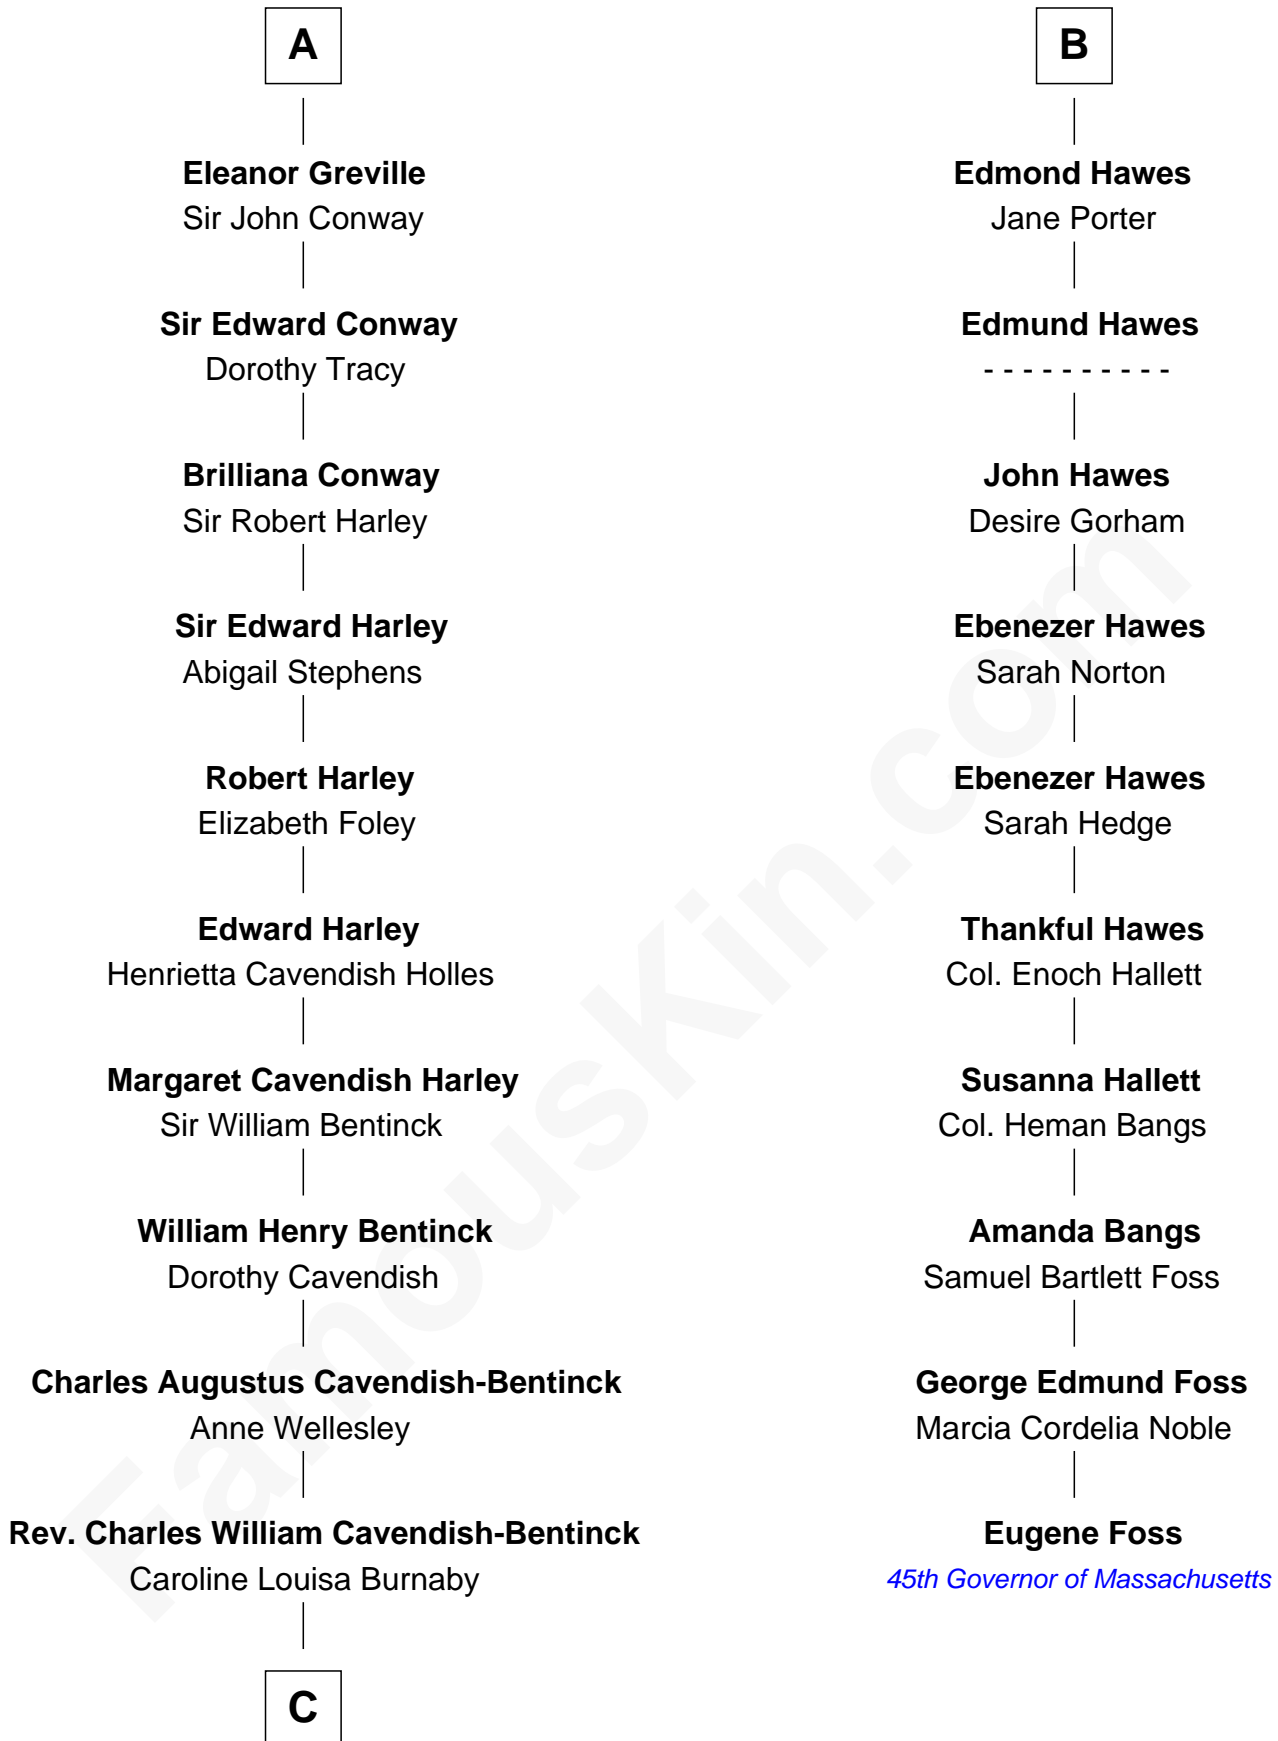

# FamousKin.com Relationship Chart of

**Prince Harry**  
*Duke of Sussex*

16th cousin 5 times removed of

**Eugene Foss**

*45th Governor of Massachusetts*

**C**

**Cecilia Nina Cavendish-Bentinck**

Claude George Bowes-Lyon

**Elizabeth Bowes-Lyon**

George VI, King of the United Kingdom

**Elizabeth II, Queen of the United Kingdom**

Prince Philip of Edinburgh

**Charles III, King of the United Kingdom**

Princess Diana Frances Spencer

**Prince Harry**

*Duke of Sussex*