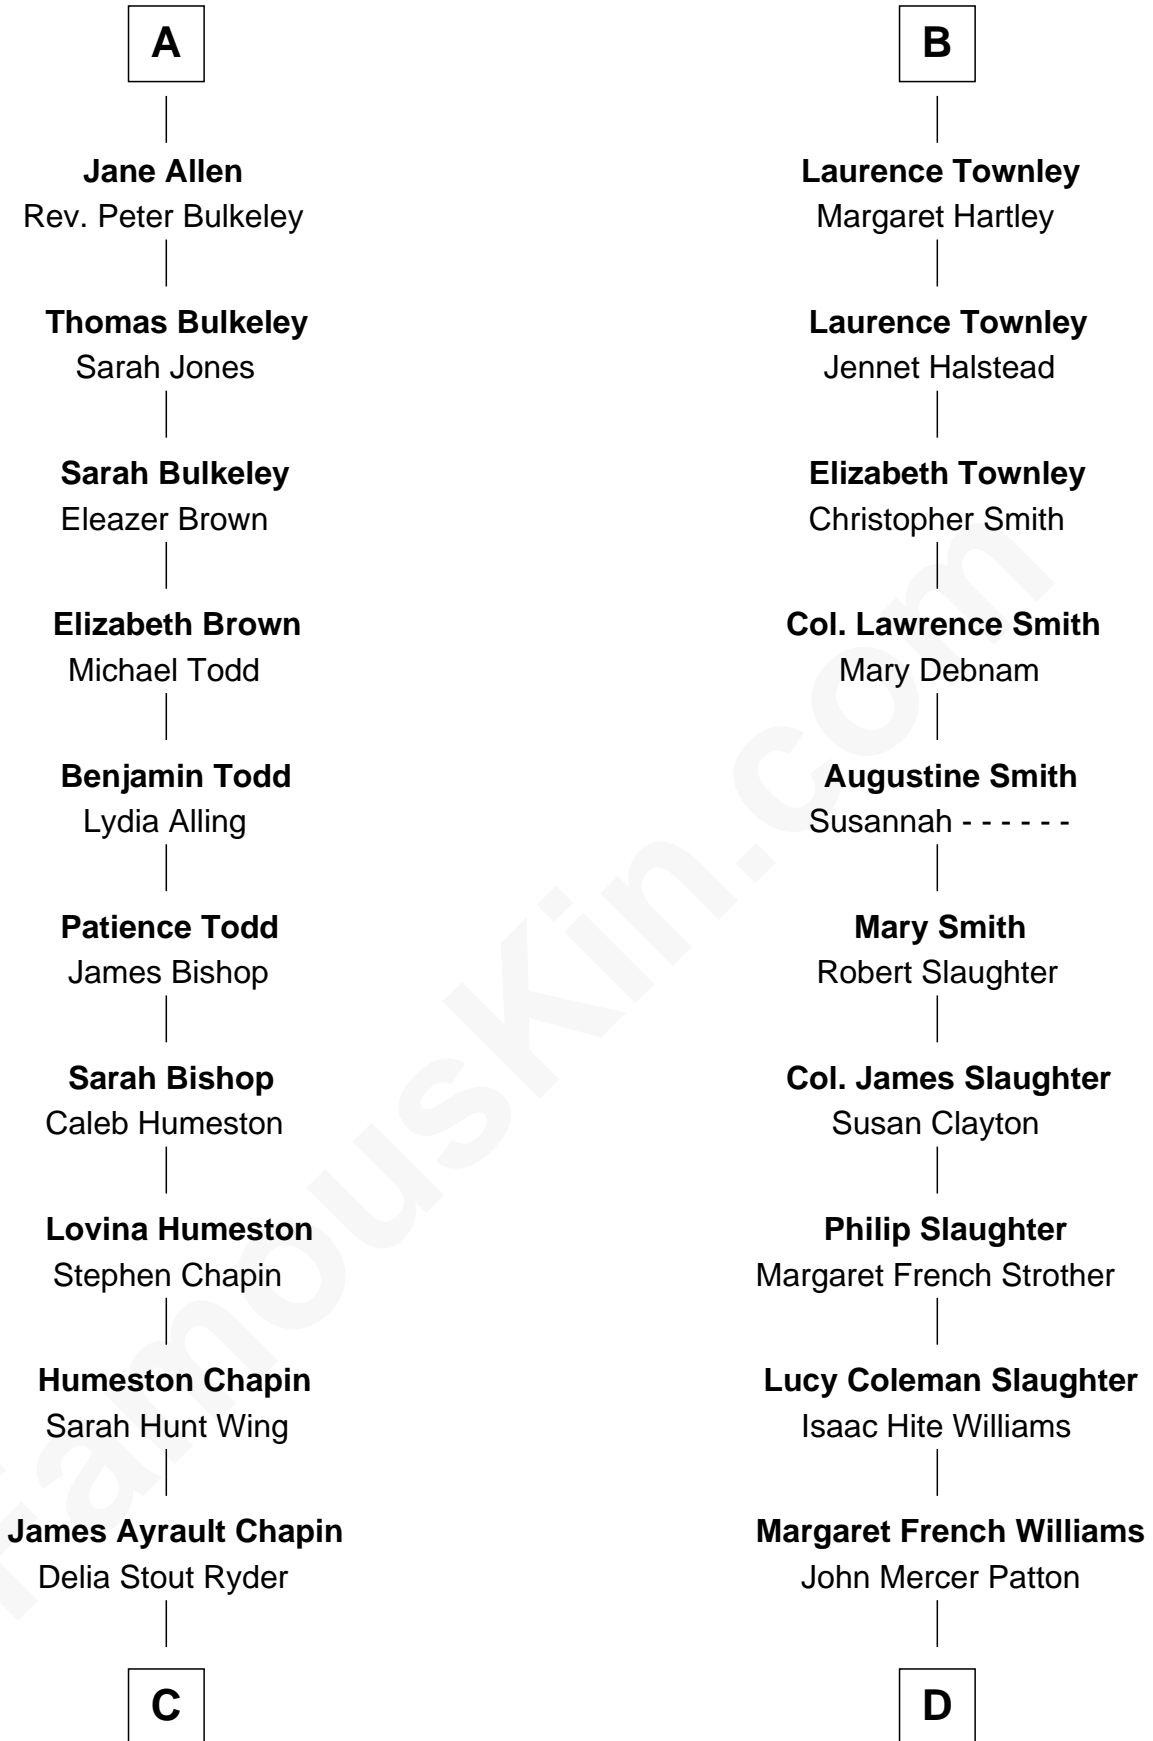

FamousKin.com Relationship Chart of

Harry Chapin

Singer and Songwriter

19th cousin of

General George S. Patton

U.S. Army - World War II

C

James Ormsbee Chapin

Abigail Beal Forbes

James Forbes Chapin

Jeanne Elspeth Burke

Harry Chapin

Singer and Songwriter

D

George Smith Patton

Susan Thornton Glassell