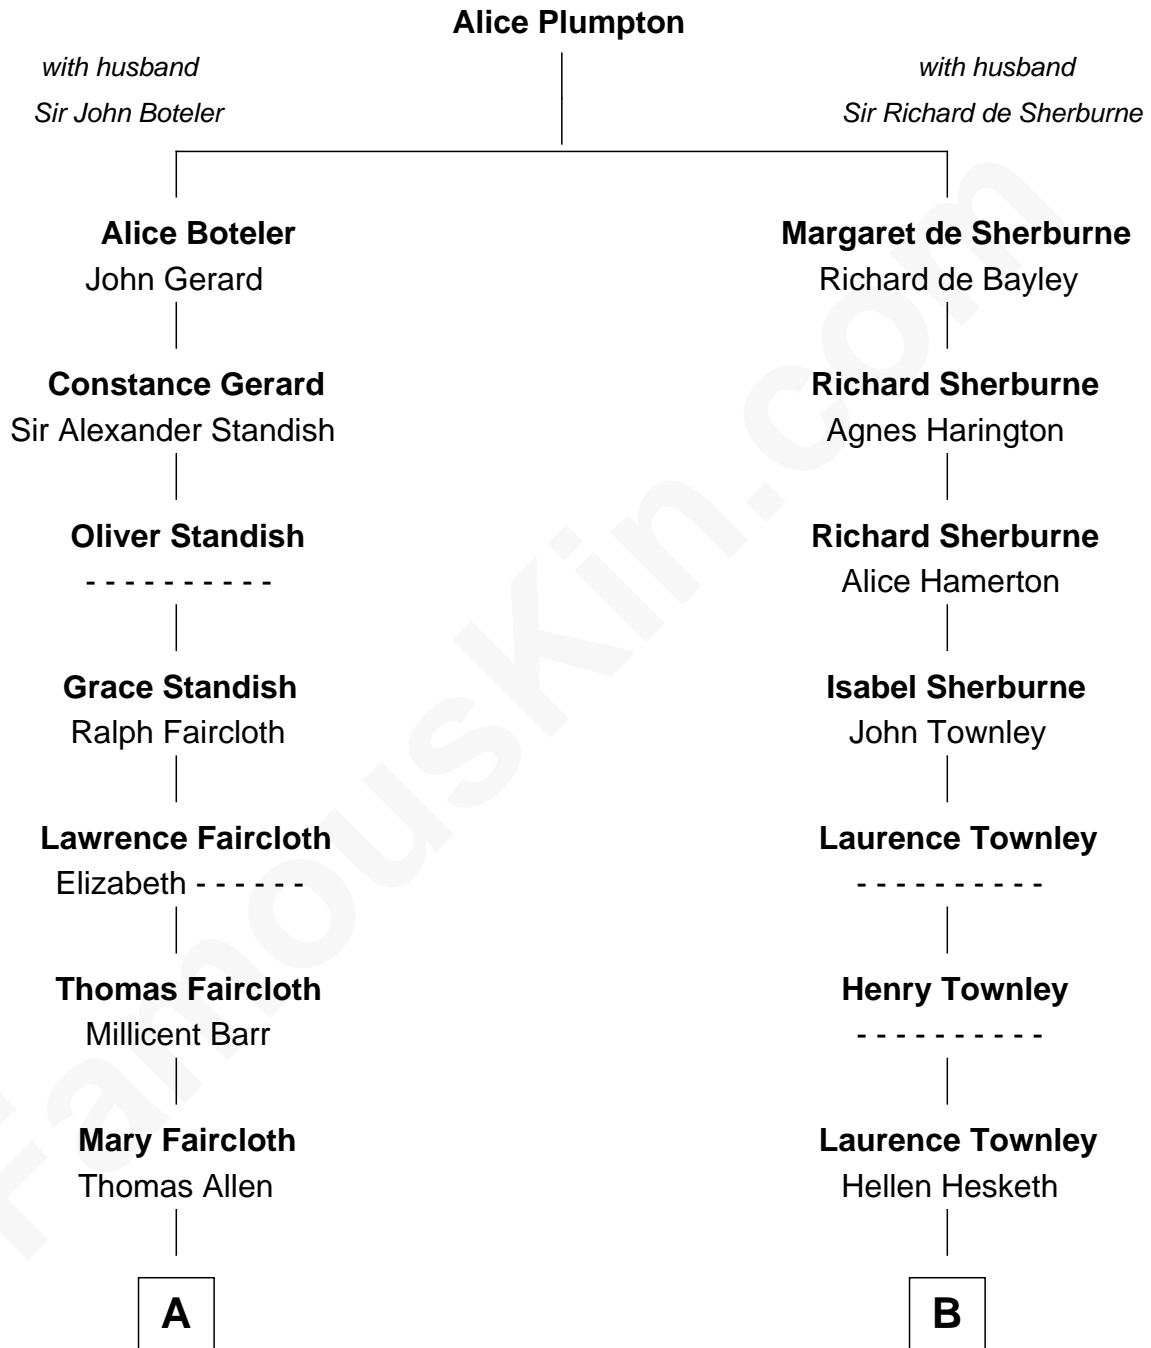

FamousKin.com Relationship Chart of

Harry Chapin

Singer and Songwriter

19th cousin of

General George S. Patton

U.S. Army - World War II

C

James Ormsbee Chapin

Abigail Beal Forbes

James Forbes Chapin

Jeanne Elspeth Burke

Harry Chapin

Singer and Songwriter

D

George Smith Patton

Susan Thornton Glassell