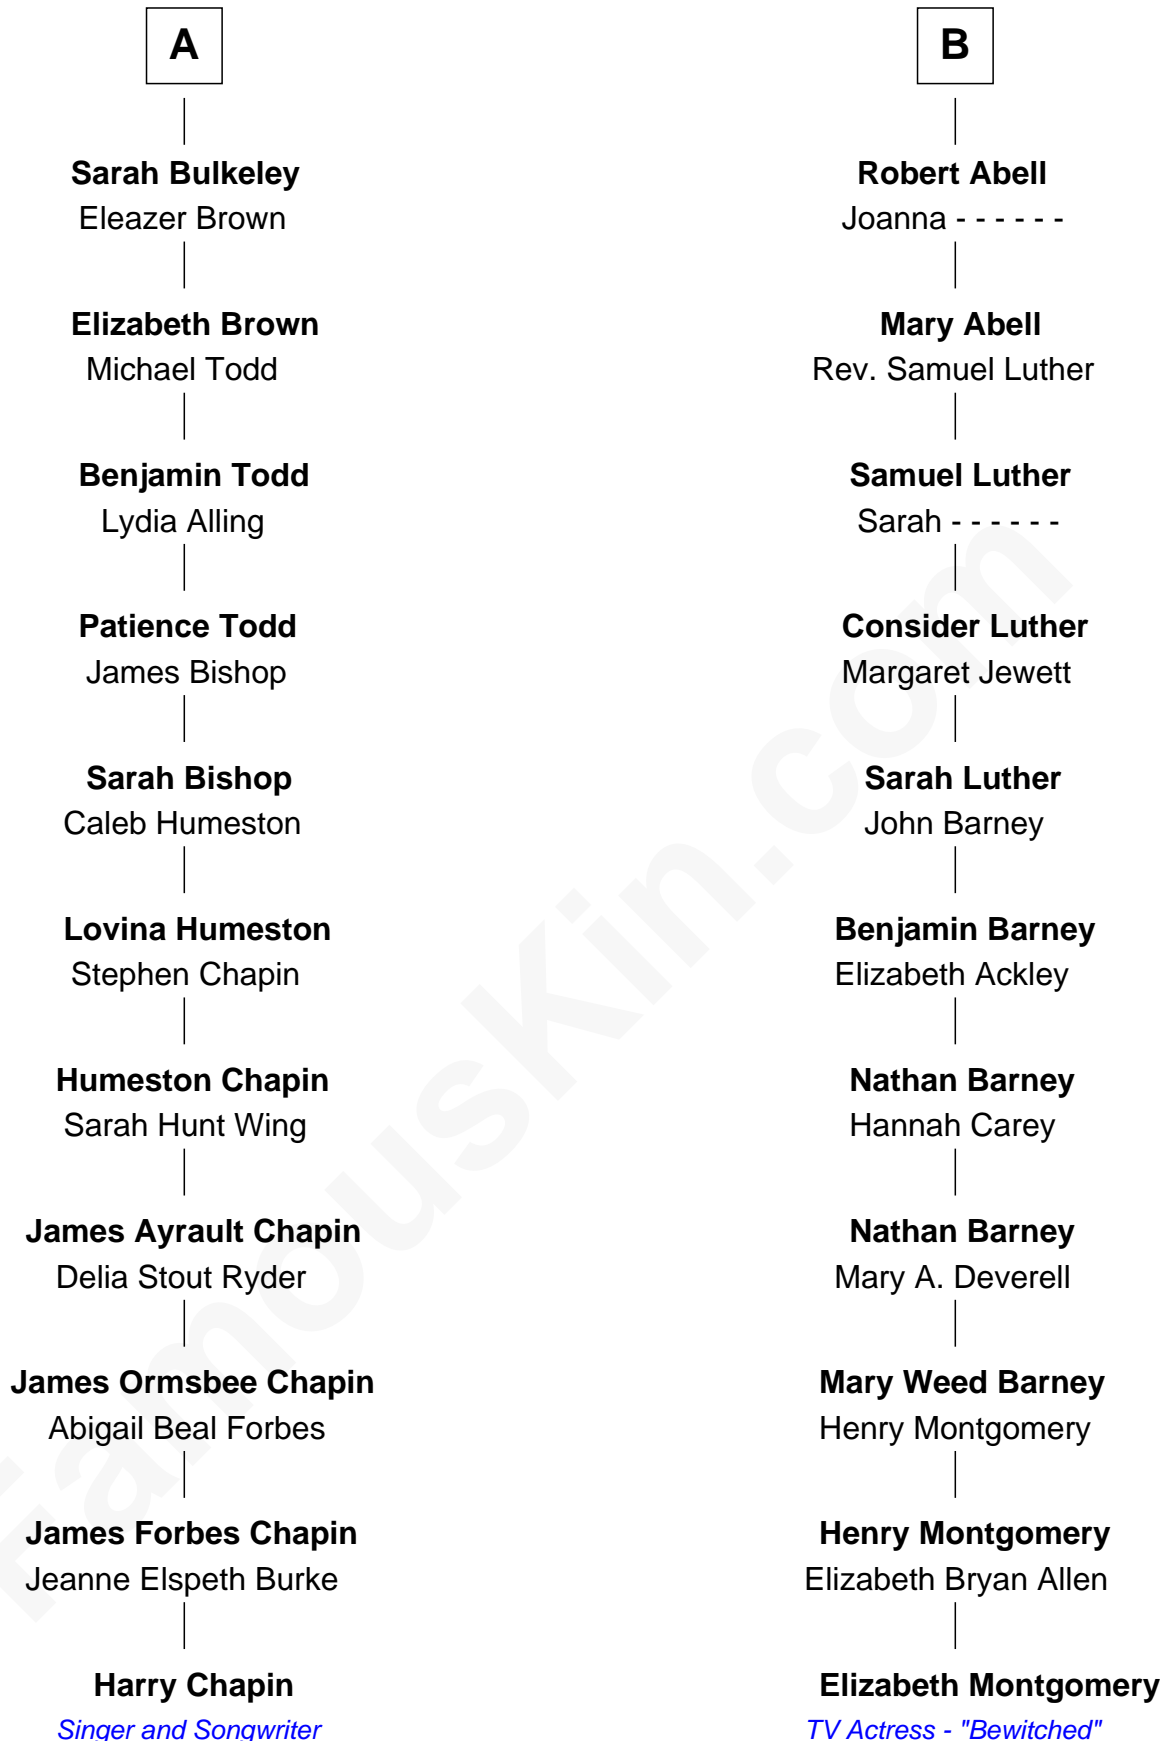

# FamousKin.com Relationship Chart of

**Harry Chapin**

*Singer and Songwriter*

17th cousin of

**Elizabeth Montgomery**

*TV Actress - "Bewitched"*

**Sir Robert Corbet**

Margaret - - - - -

Harry Chapin photo by [Larry D. Moore](#) (CC BY-SA 3.0)