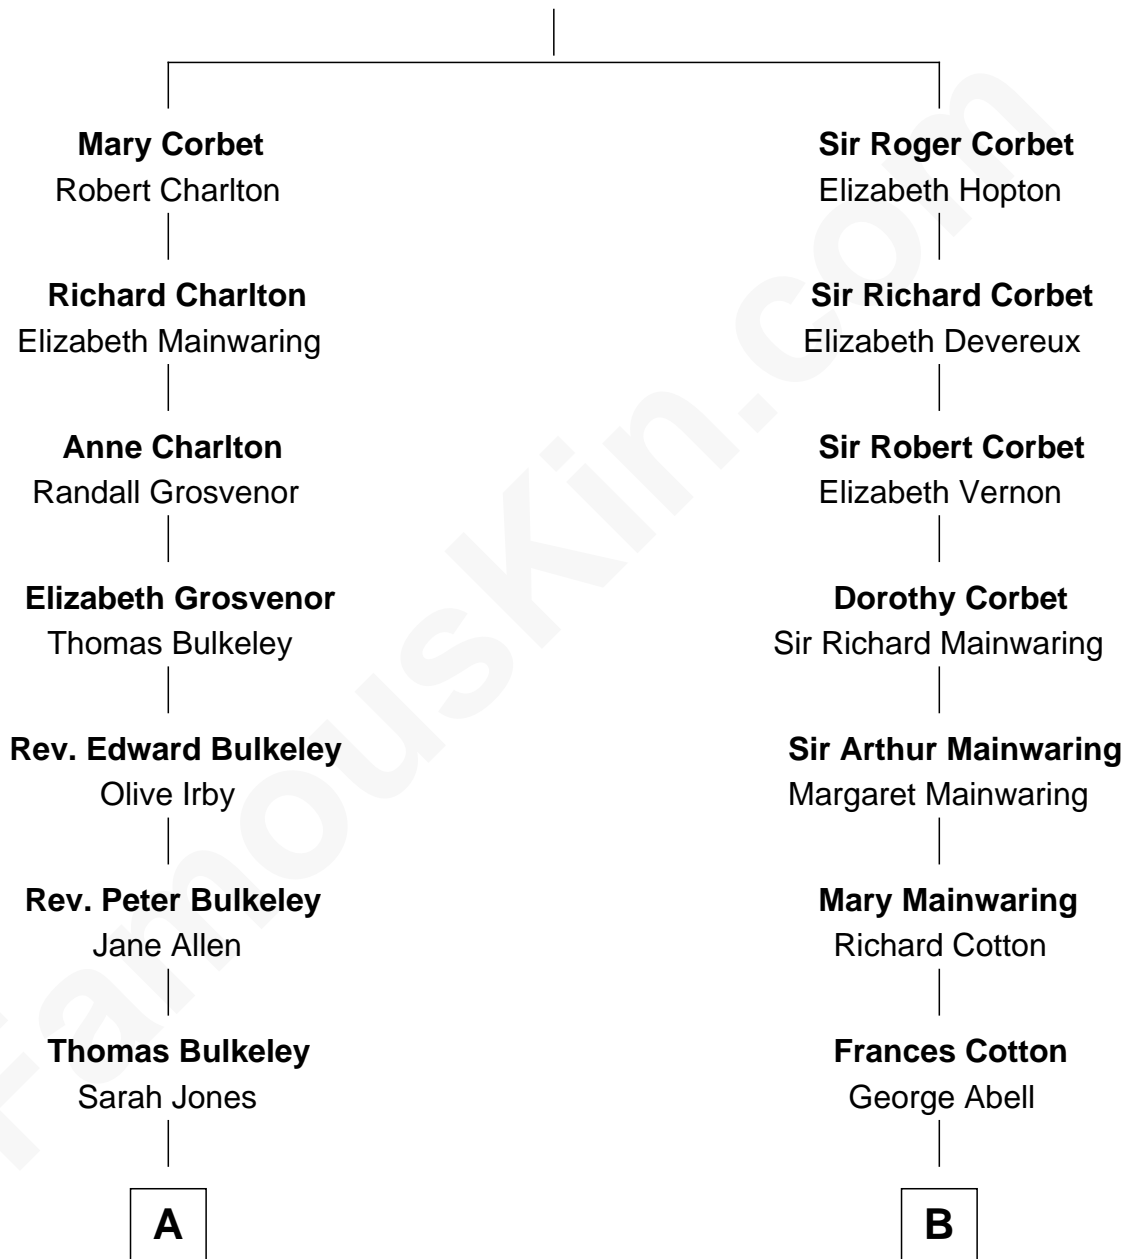

# FamousKin.com Relationship Chart of

**Harry Chapin**

*Singer and Songwriter*

17th cousin of

**Elizabeth Montgomery**

*TV Actress - "Bewitched"*

**Sir Robert Corbet**

Margaret - - - - -

Harry Chapin photo by [Larry D. Moore](#) (CC BY-SA 3.0)