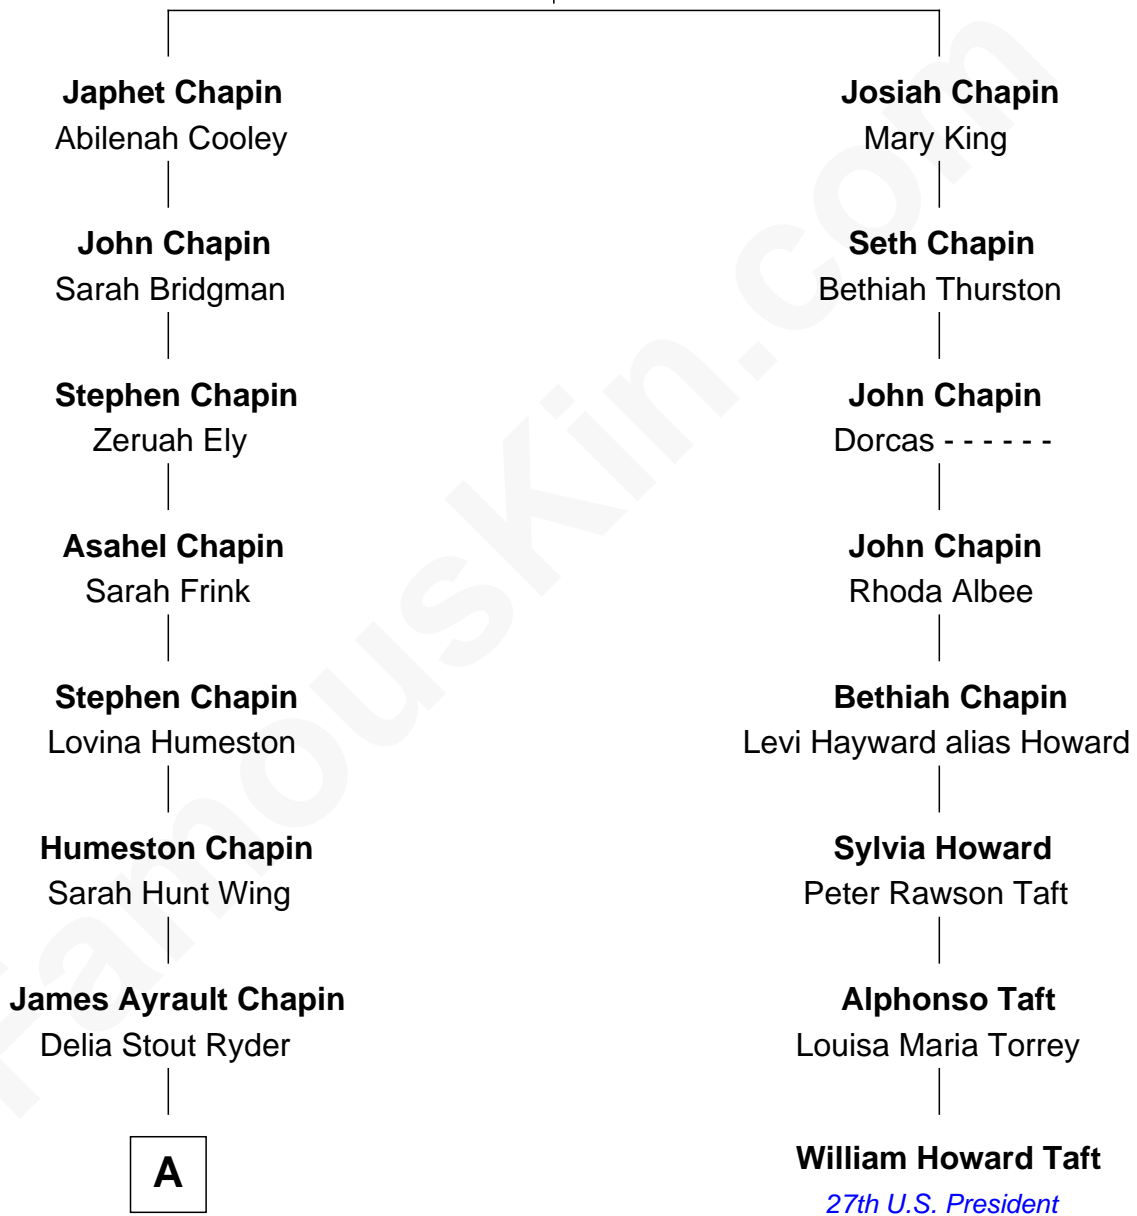

Samuel Chapin

Cicely Penney