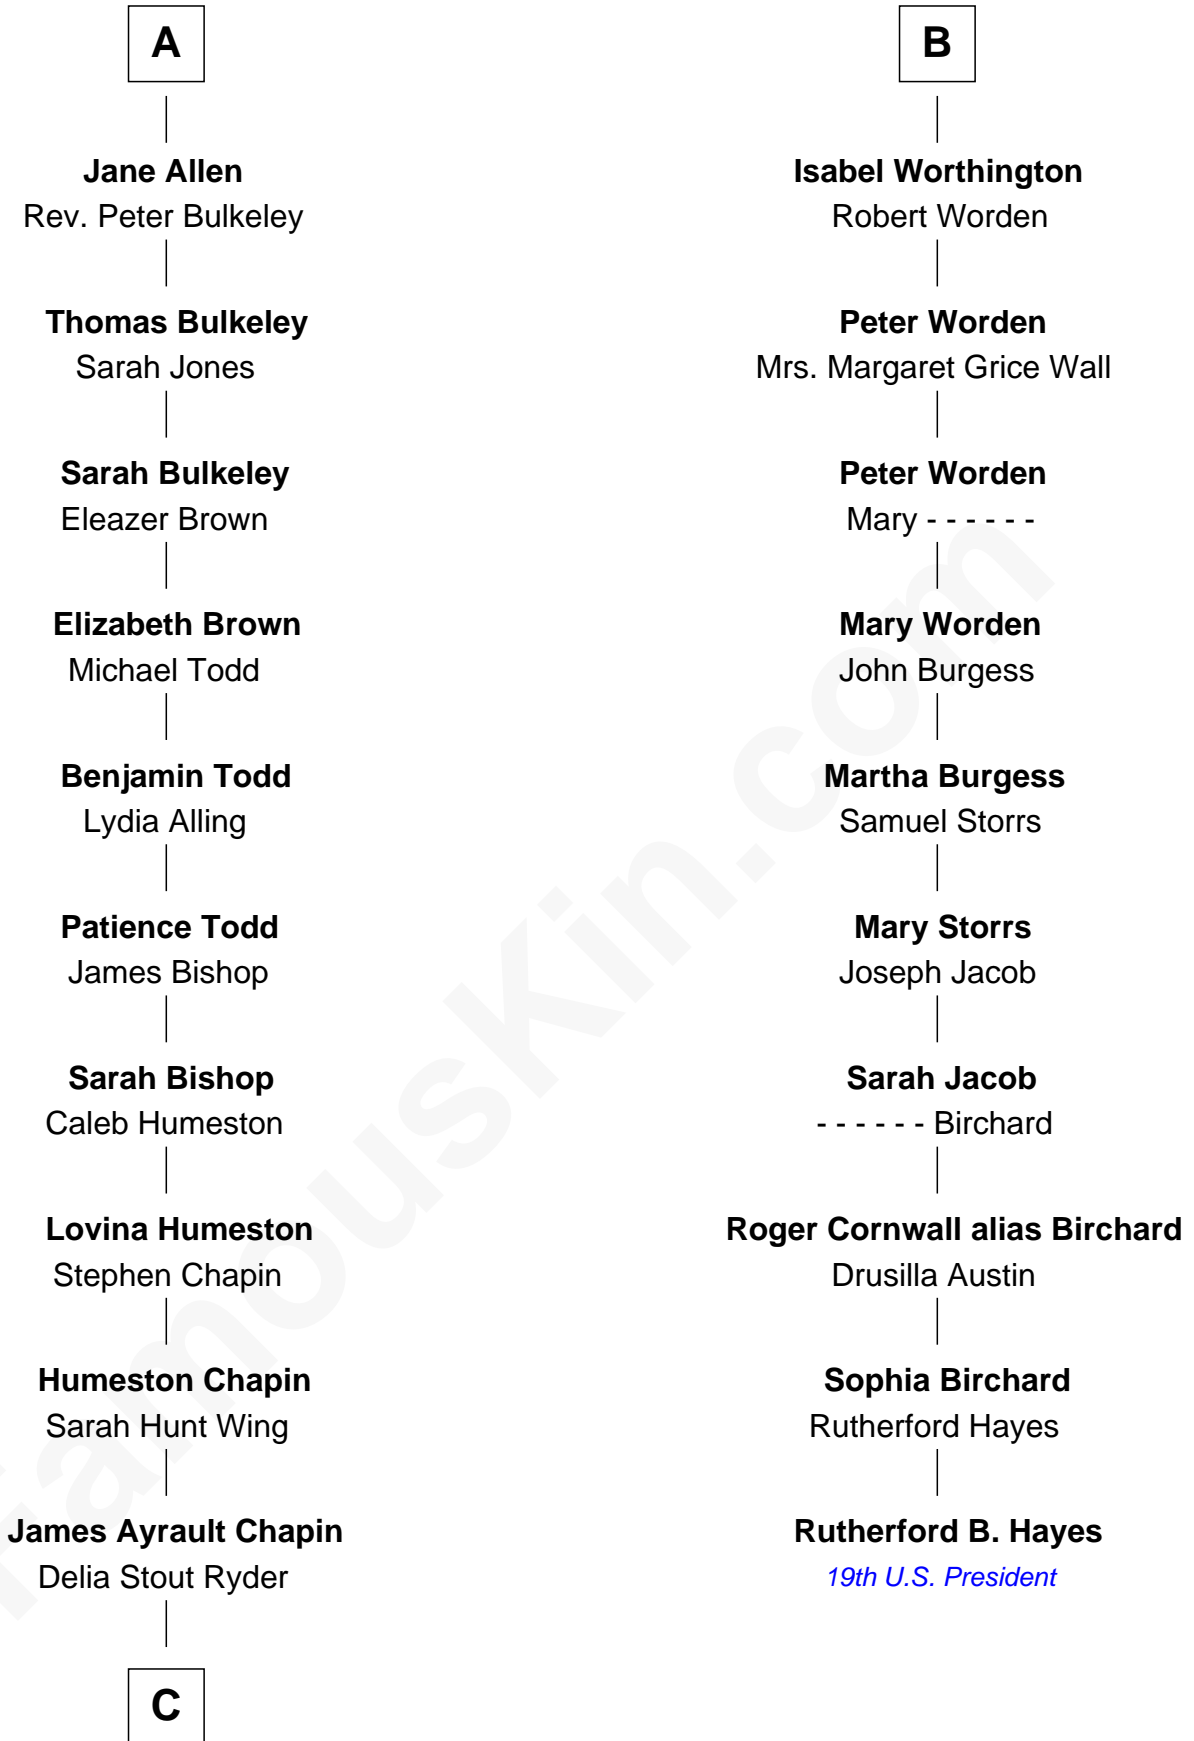

FamousKin.com

Relationship Chart of

Harry Chapin

Singer and Songwriter

16th cousin 3 times removed of

Rutherford B. Hayes

19th U.S. President

C