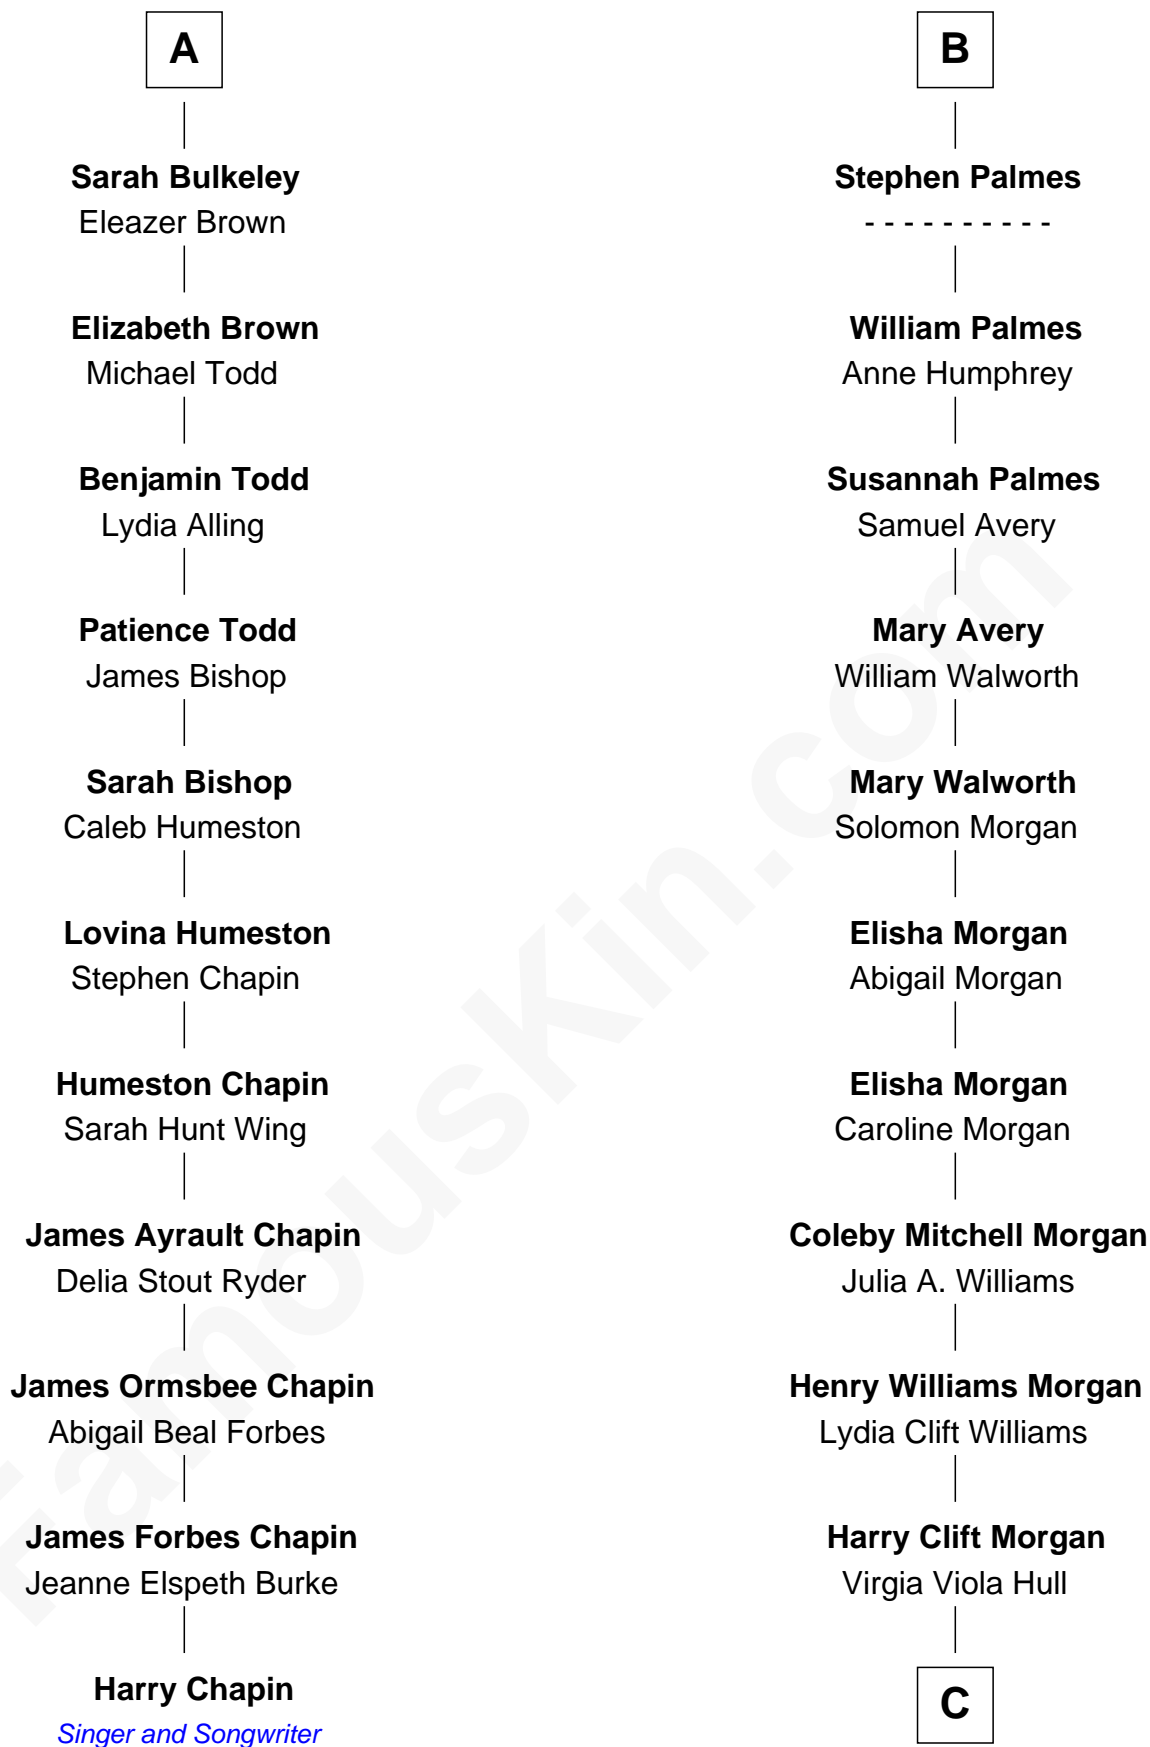

# FamousKin.com Relationship Chart of

**Harry Chapin**

*Singer and Songwriter*

17th cousin 2 times removed of

**Gretchen Mol**

*TV and Movie Actress*

**Sir Robert Corbet**

Margaret - - - - -

C

Henry Williams Morgan

Beatrix Chappuis

Janet Morgan

James Curtis Mol

Gretchen Mol

*TV and Movie Actress*

FamousKin.com