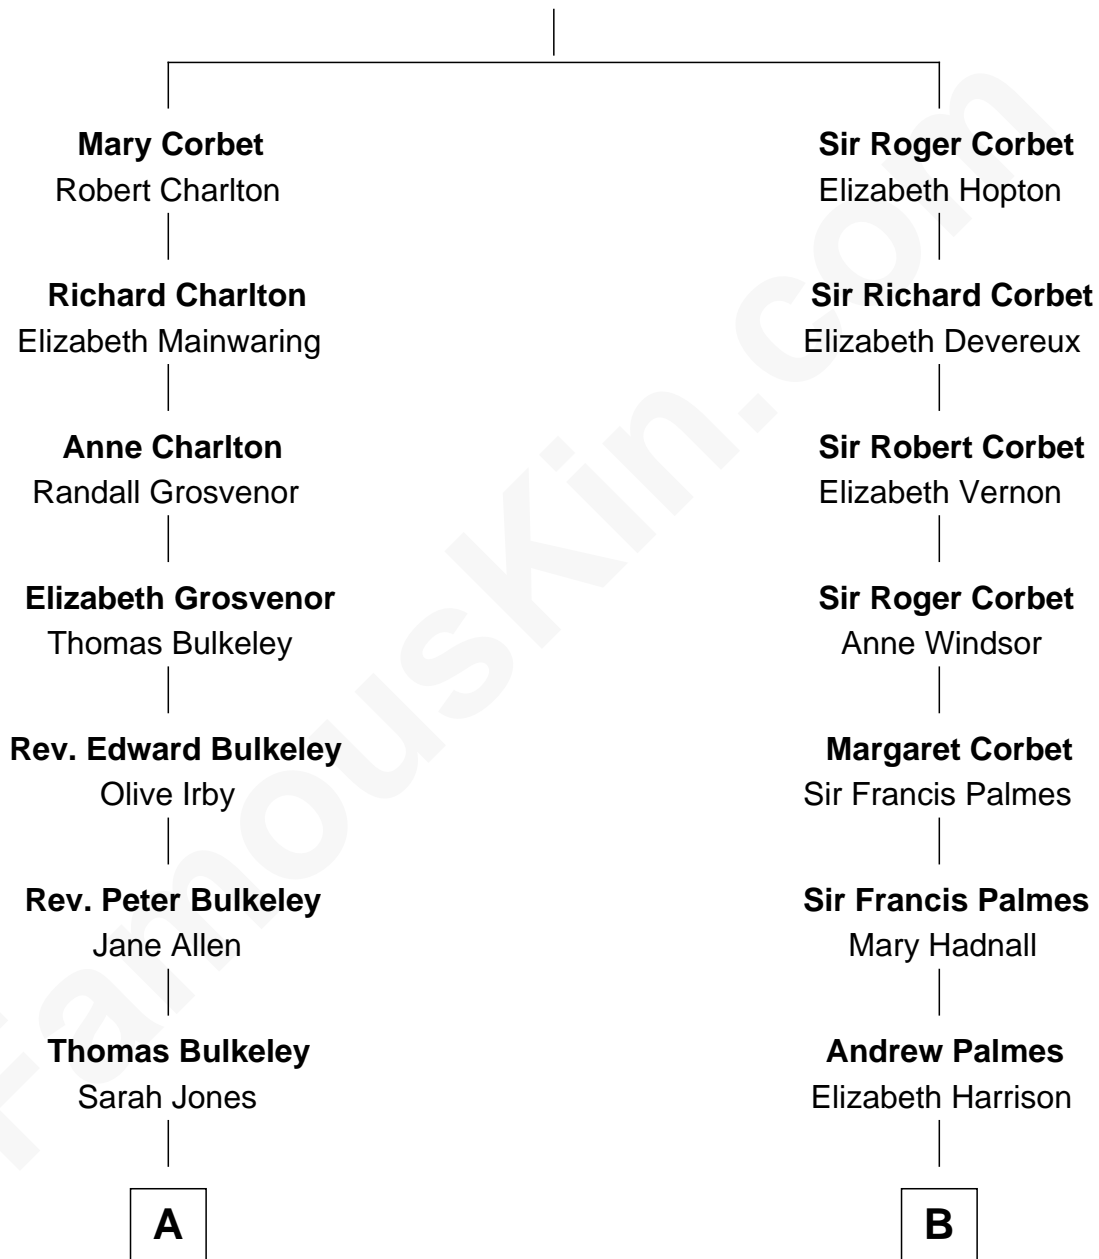

# FamousKin.com Relationship Chart of

**Harry Chapin**

*Singer and Songwriter*

17th cousin 2 times removed of

**Gretchen Mol**

*TV and Movie Actress*

**Sir Robert Corbet**

Margaret - - - - -