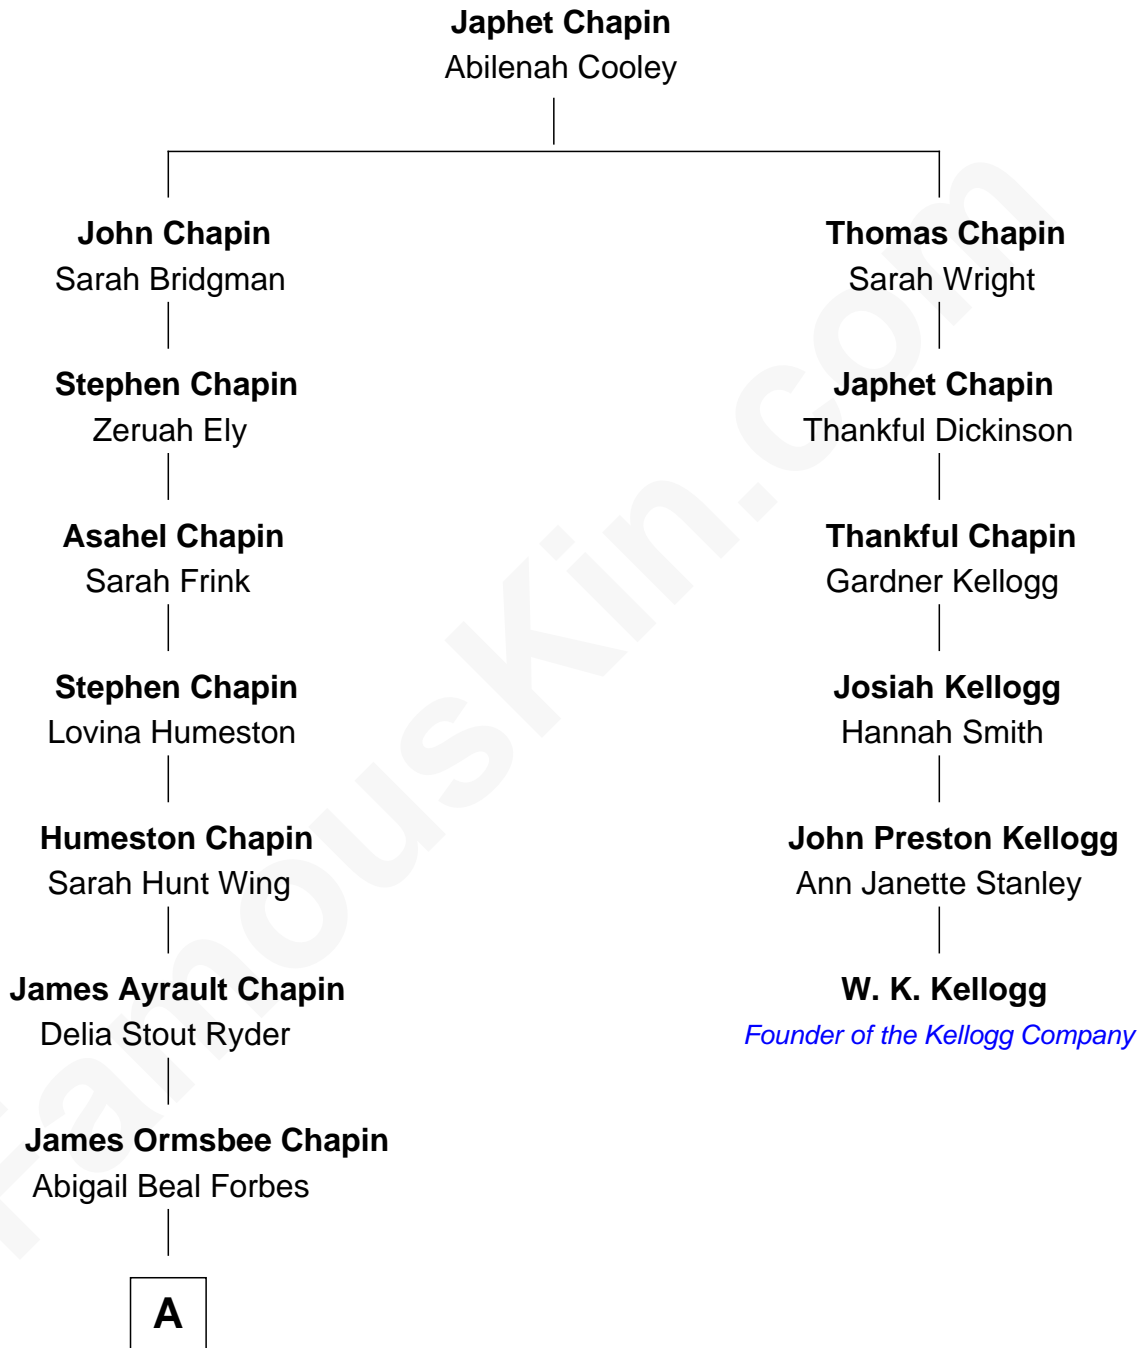

FamousKin.com Relationship Chart of

Harry Chapin

Singer and Songwriter

5th cousin 3 times removed of

W. K. Kellogg

Founder of the Kellogg Company

A

James Forbes Chapin