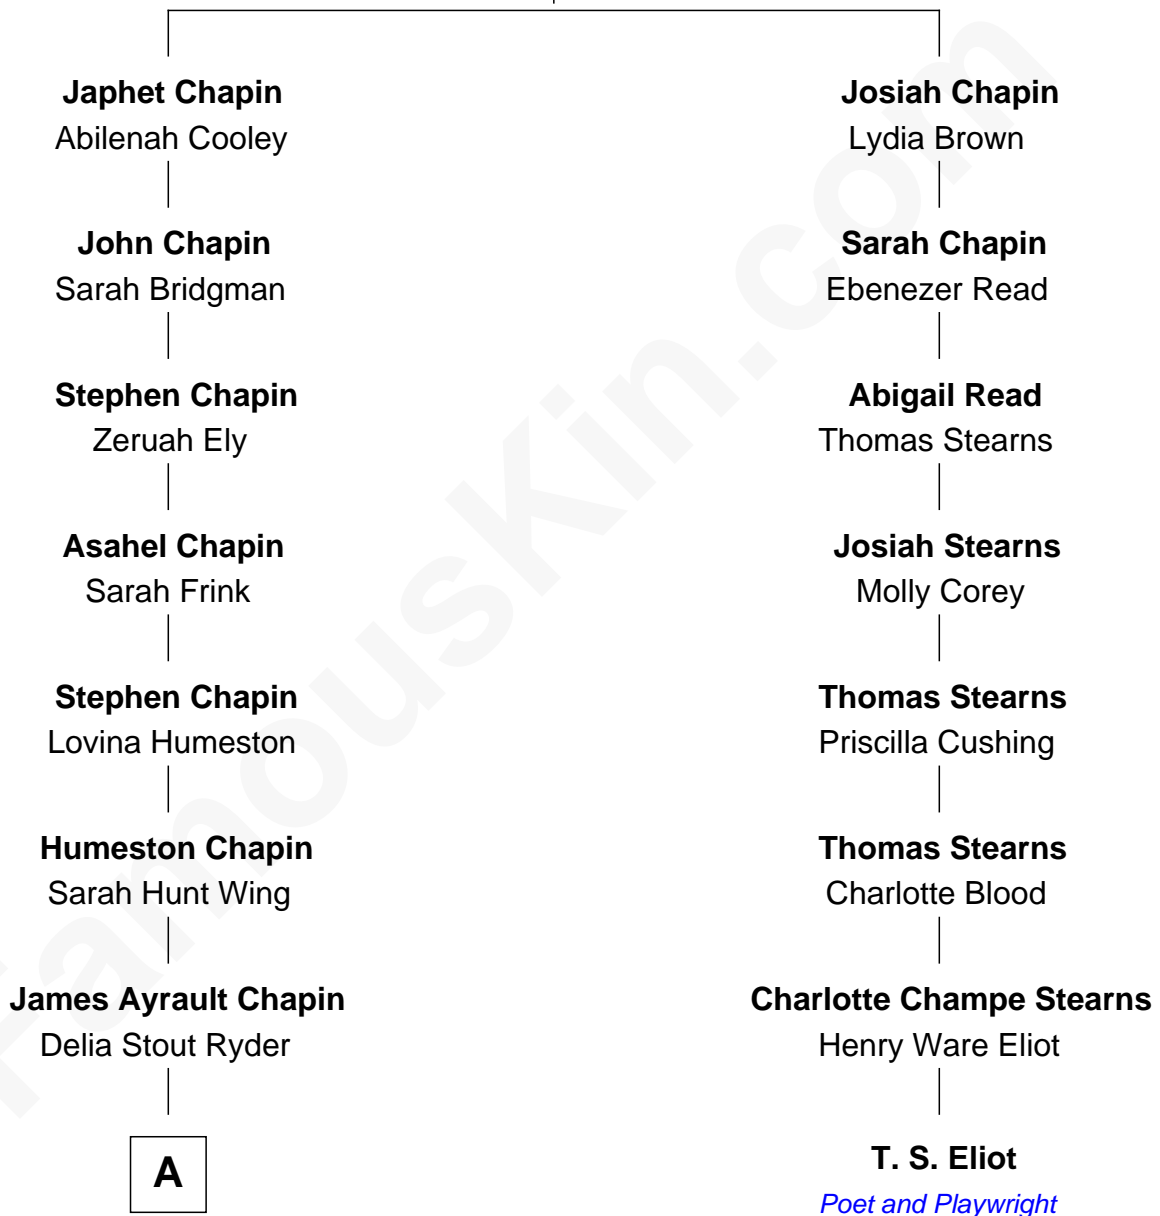

## Relationship Chart of

### Harry Chapin

*Singer and Songwriter*

7th cousin 2 times removed of

**T. S. Eliot**

*Poet and Playwright*

**Samuel Chapin**

Cicely Penney

A