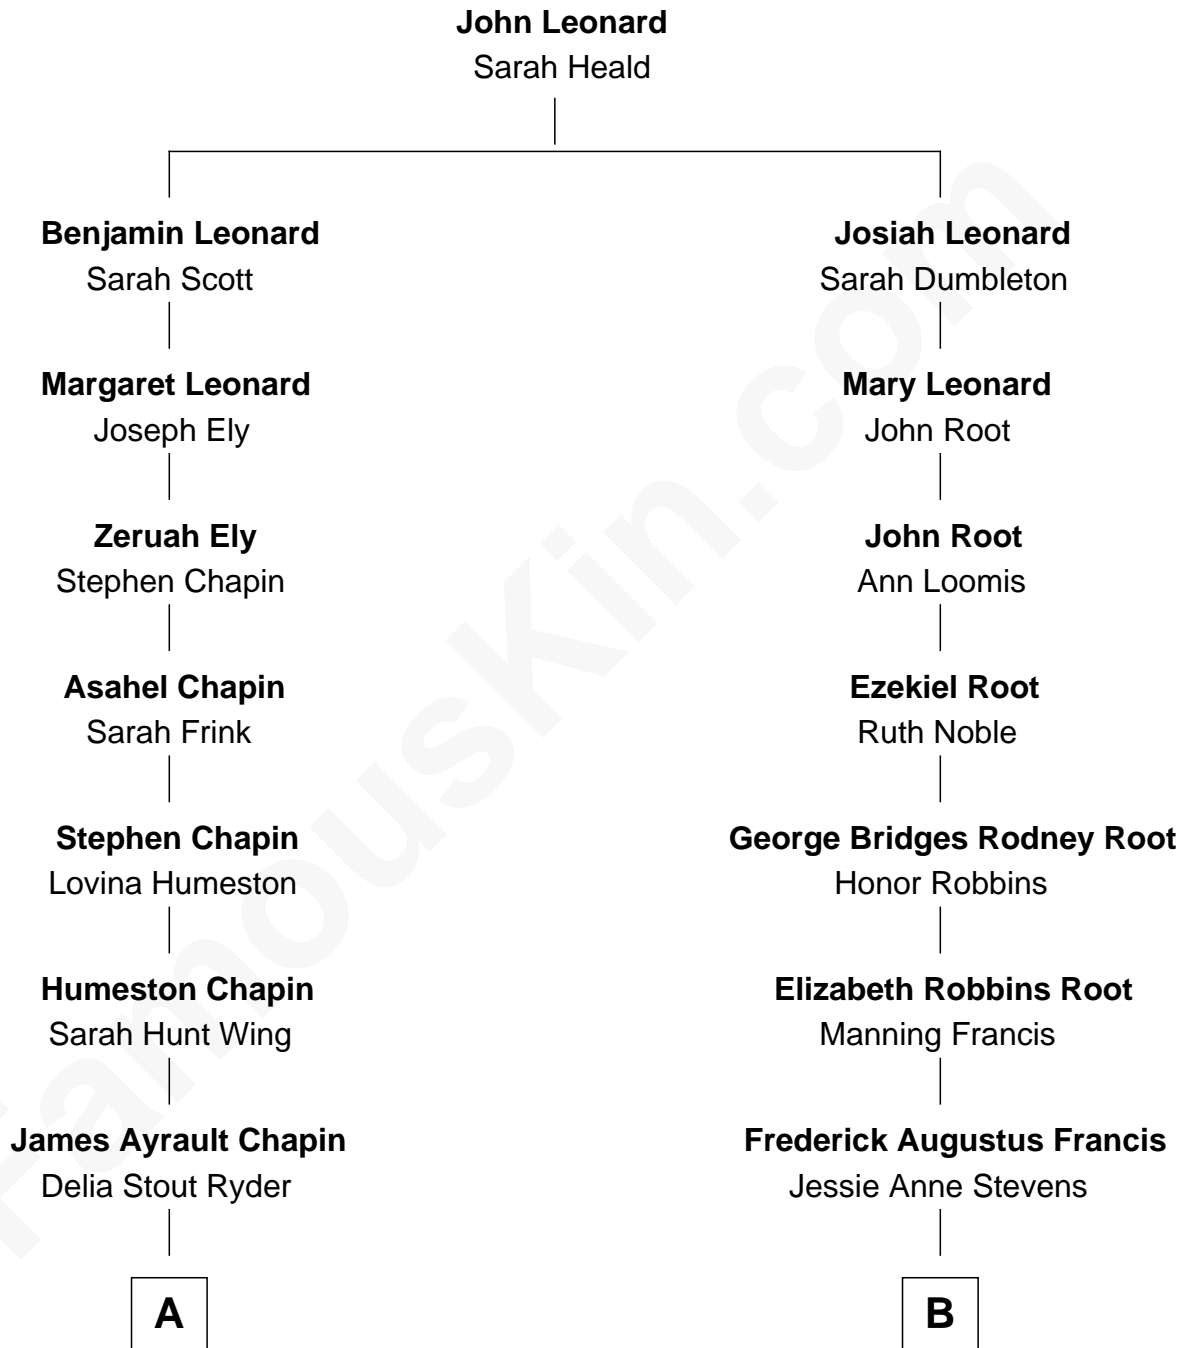

FamousKin.com Relationship Chart of

Harry Chapin

Singer and Songwriter

9th cousin of

Nancy (Davis) Reagan

First Lady of President Ronald Reagan

A

James Ormsbee Chapin

Abigail Beal Forbes

James Forbes Chapin

Jeanne Elspeth Burke

Harry Chapin

Singer and Songwriter

B

Anne Ayers Francis

John Newell Robbins