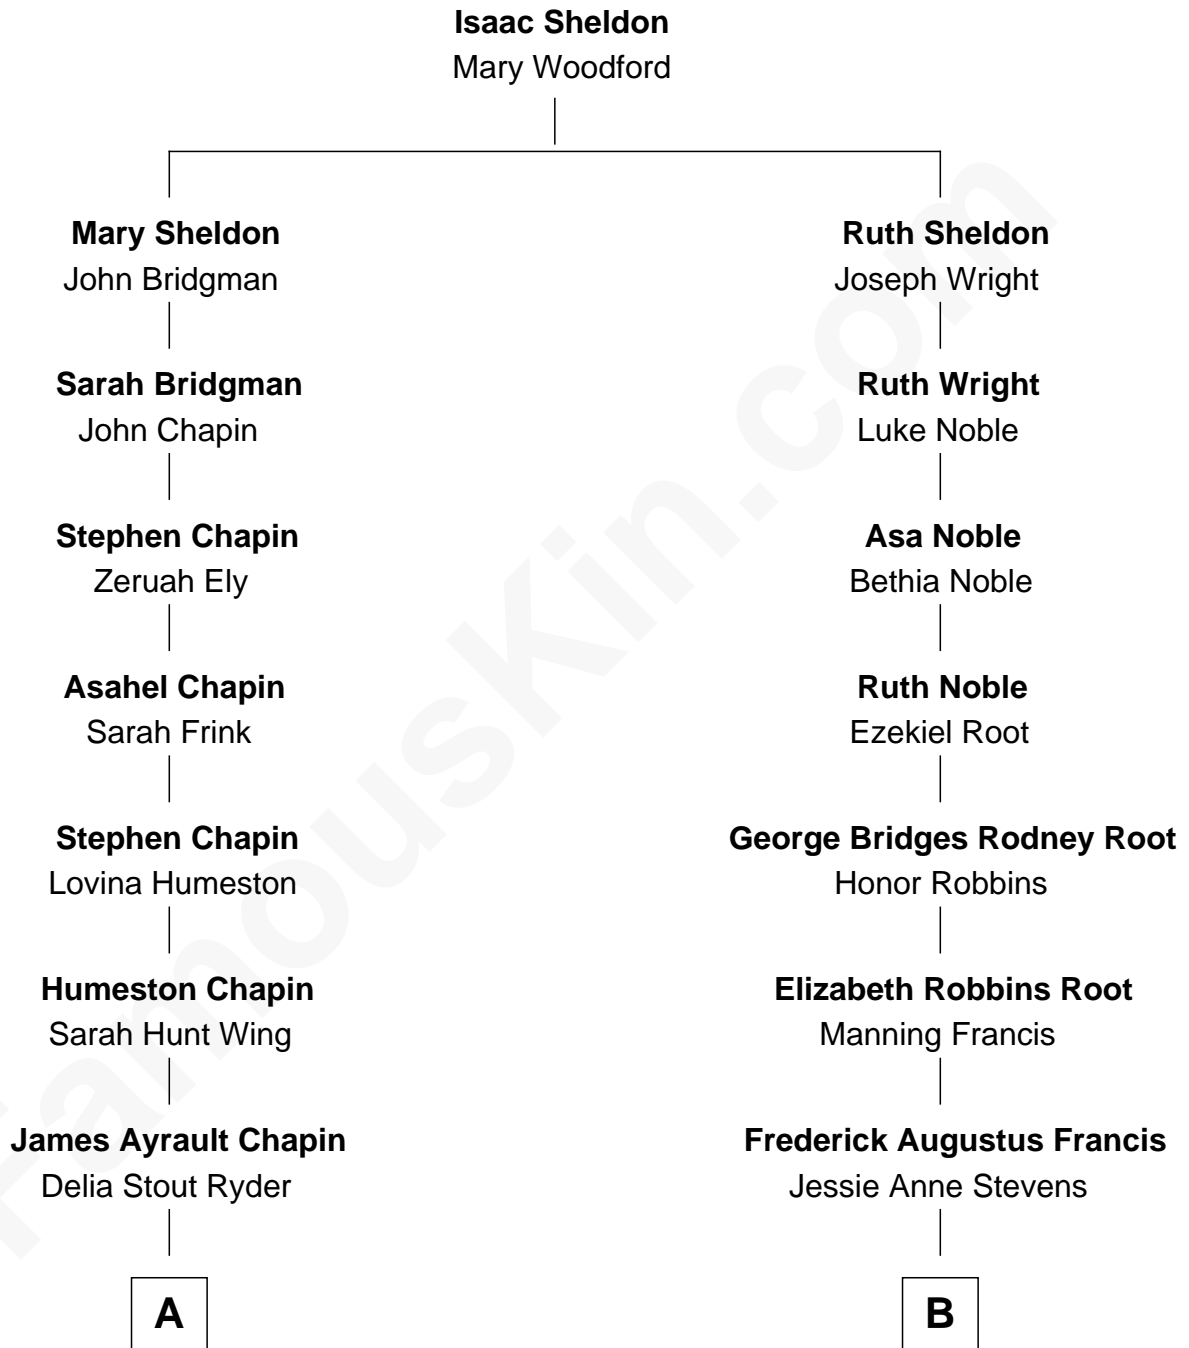

FamousKin.com Relationship Chart of

Harry Chapin

Singer and Songwriter

9th cousin of

Nancy (Davis) Reagan

First Lady of President Ronald Reagan

A

James Ormsbee Chapin