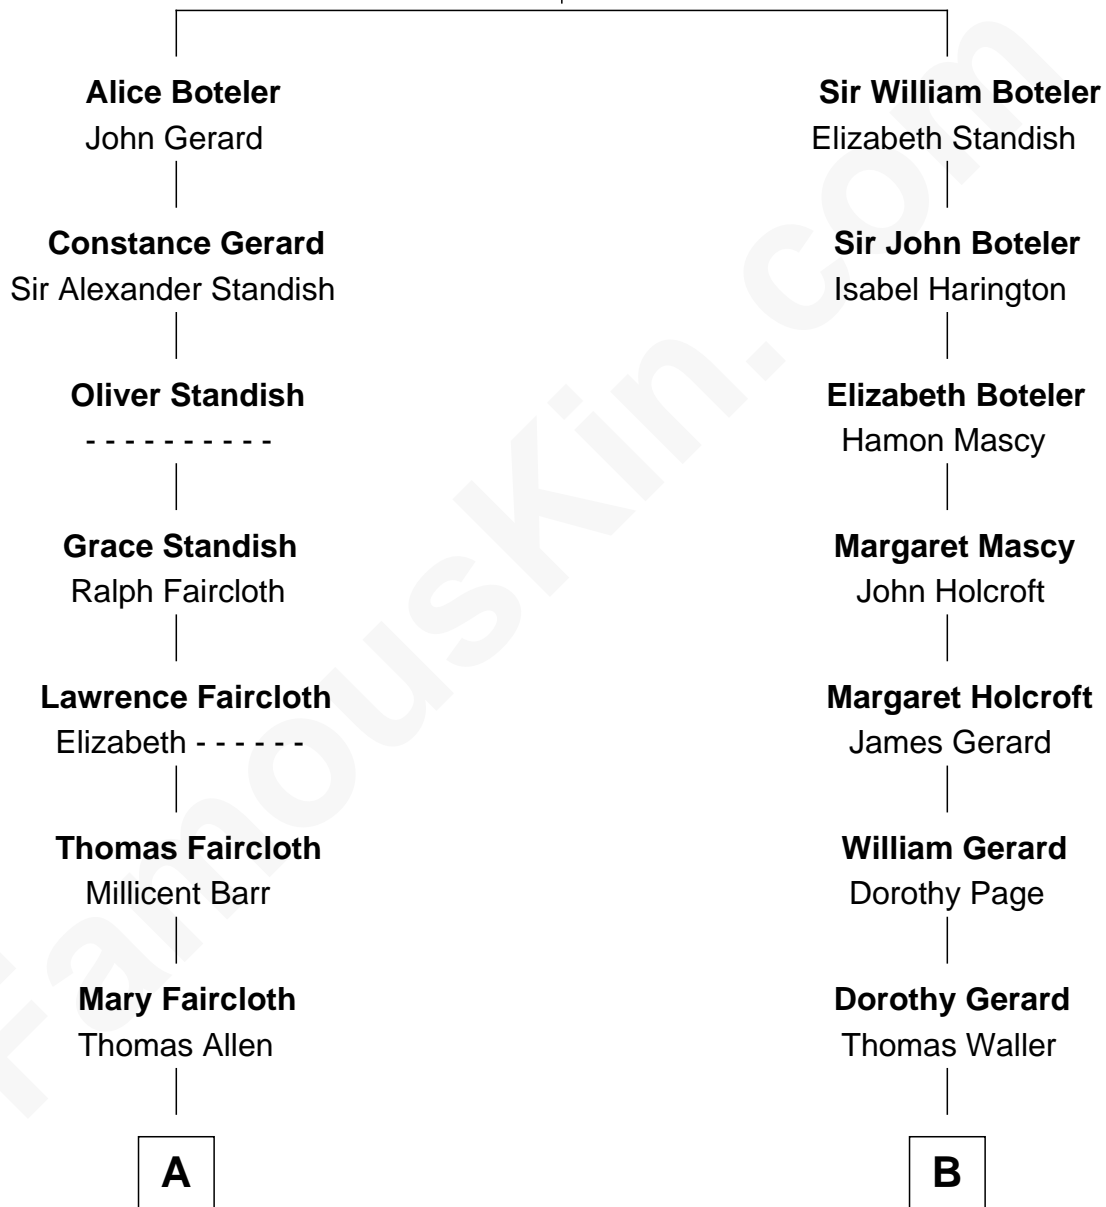

## Relationship Chart of

### Harry Chapin

*Singer and Songwriter*

17th cousin 2 times removed of

### Edith (Bolling) Wilson

*First Lady of President Woodrow Wilson*

**Sir John Boteler**

Alice Plumpton

**C**

James Ormsbee Chapin

Abigail Beal Forbes

James Forbes Chapin