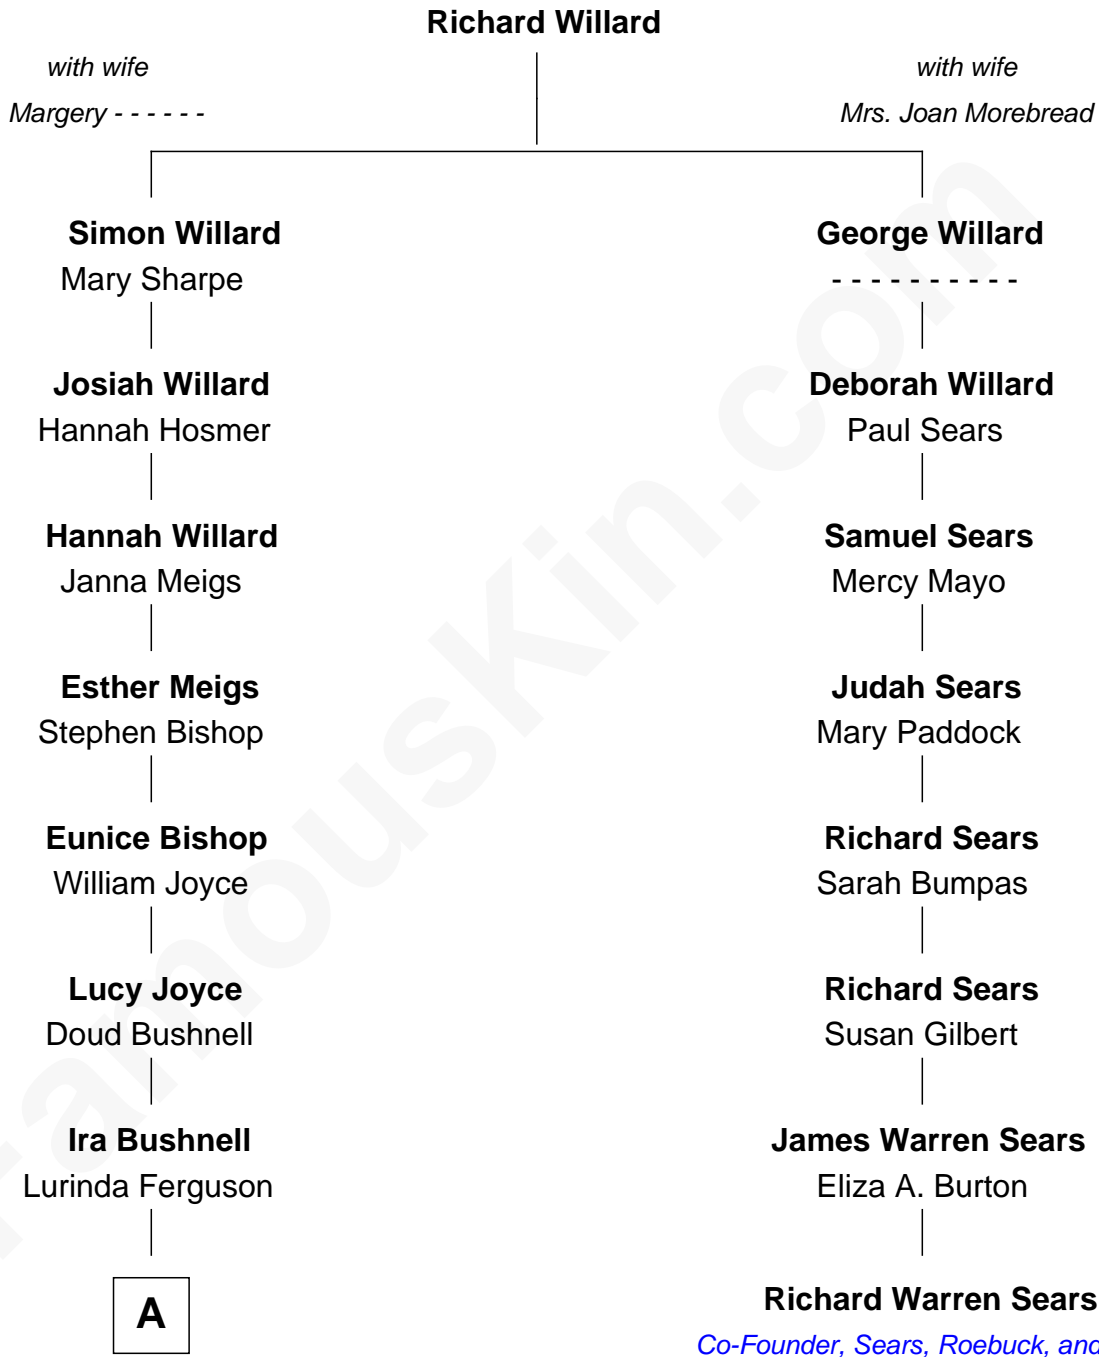

FamousKin.com

Relationship Chart of

Harry Chapin

Singer and Songwriter

7th cousin 4 times removed of

Richard Warren Sears

Co-Founder of Sears, Roebuck, & Co.

A

—
Nancy Bushnell
Alexander Augustus Forbes

—
Ira Bushnell Forbes
Arabel Fellows Beal

—
Abigail Beal Forbes
James Ormsbee Chapin

—
James Forbes Chapin
Jeanne Elspeth Burke

—
Harry Chapin
Singer and Songwriter