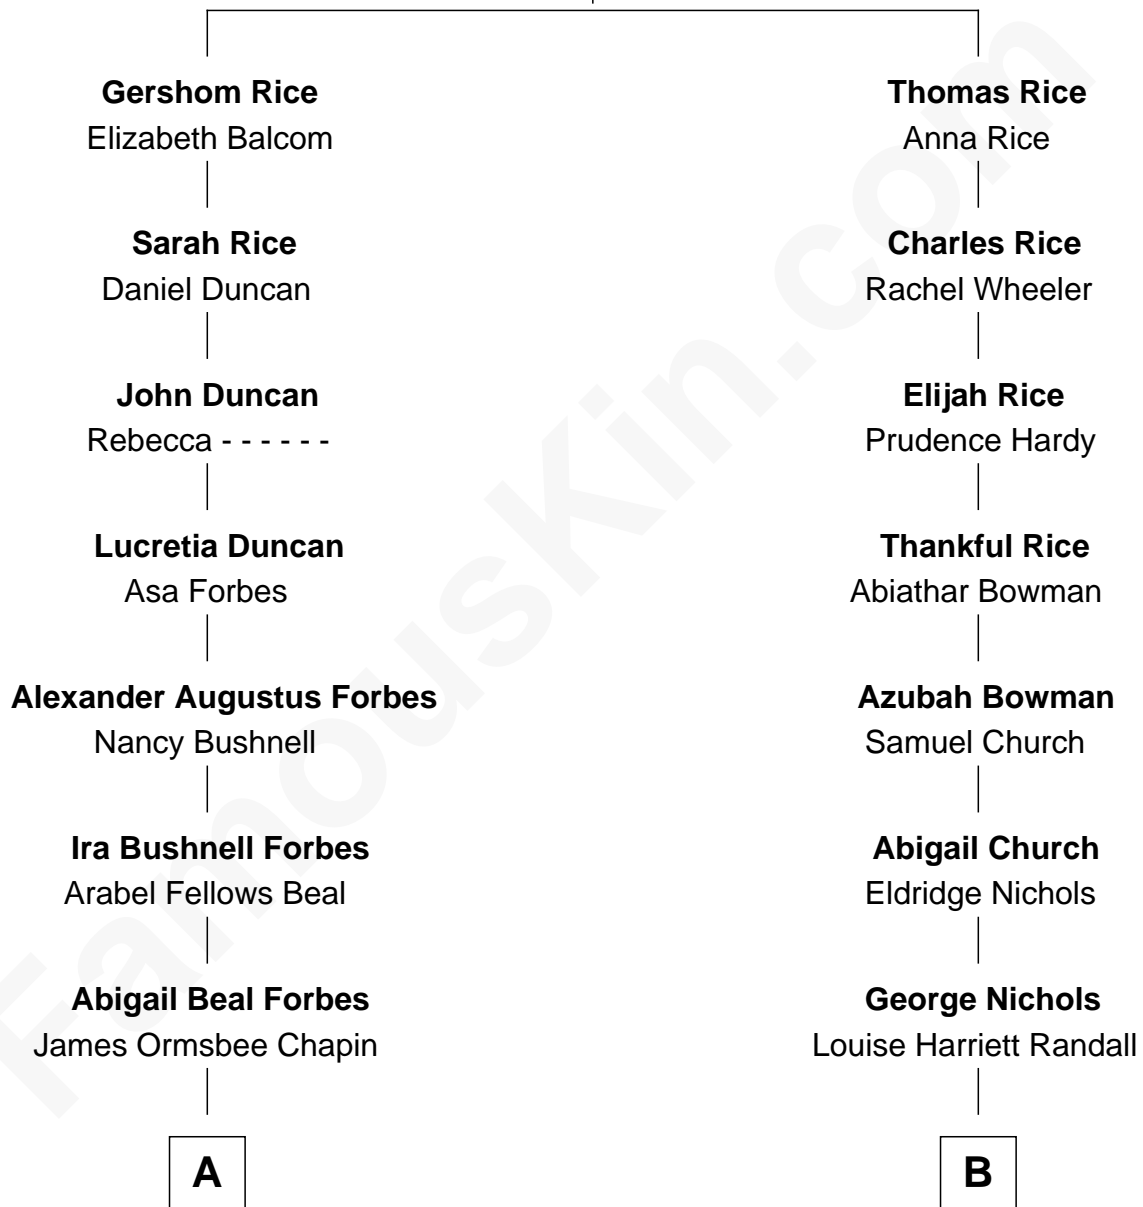

FamousKin.com Relationship Chart of

Harry Chapin

Singer and Songwriter

8th cousin 4 times removed of

Taylor Lautner

TV and Movie Actor

Thomas Rice

Mary King

A

James Forbes Chapin
Jeanne Elspeth Burke

Harry Chapin
Singer and Songwriter

B

Wayland Albert Nichols
Fannie Blanche Sisco

Frank James Nichols
Olive F. Allen

Keith Francis Nichols
Wanda J. Yount

Patricia Anne Nichols
David Andrew Bos