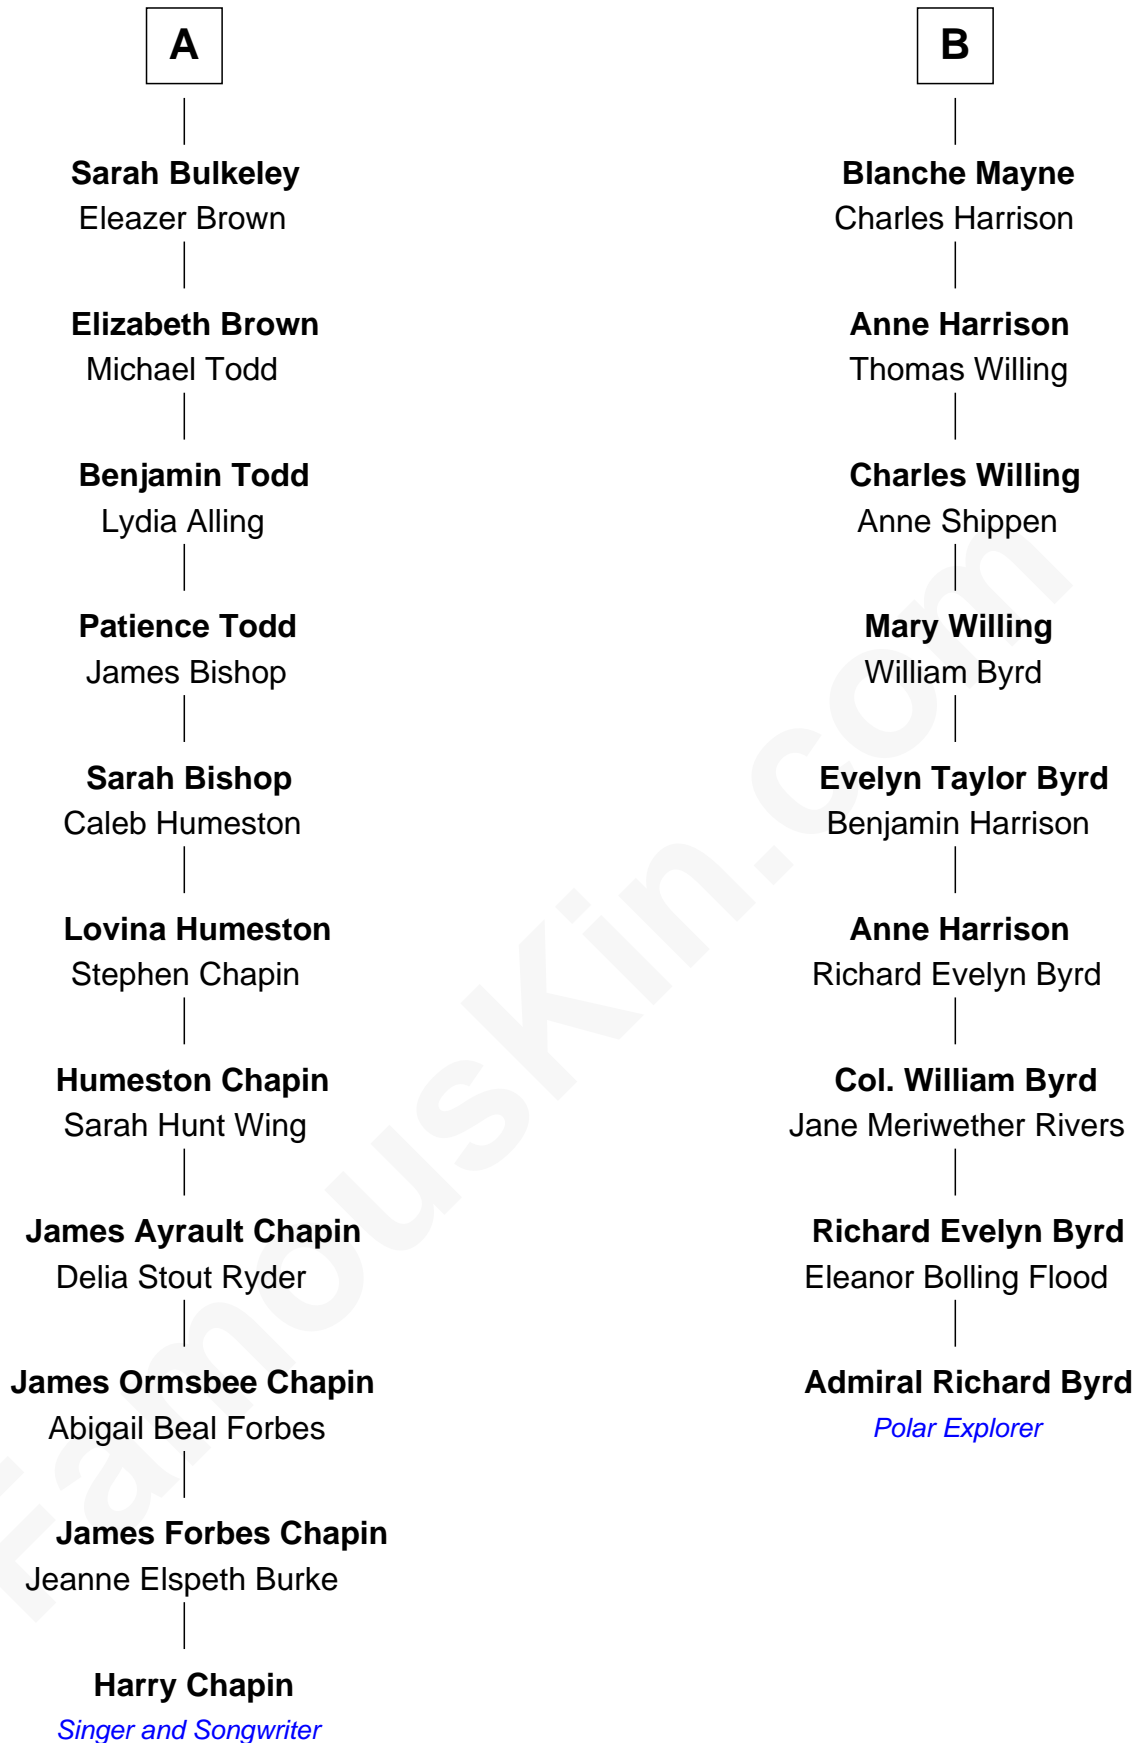

# FamousKin.com Relationship Chart of

**Harry Chapin**

*Singer and Songwriter*

15th cousin 2 times removed of

**Admiral Richard Byrd**

*Polar Explorer*

**Sir Robert Corbet**

Margaret - - - - -

Harry Chapin photo by [Larry D. Moore](#) (CC BY-SA 3.0)