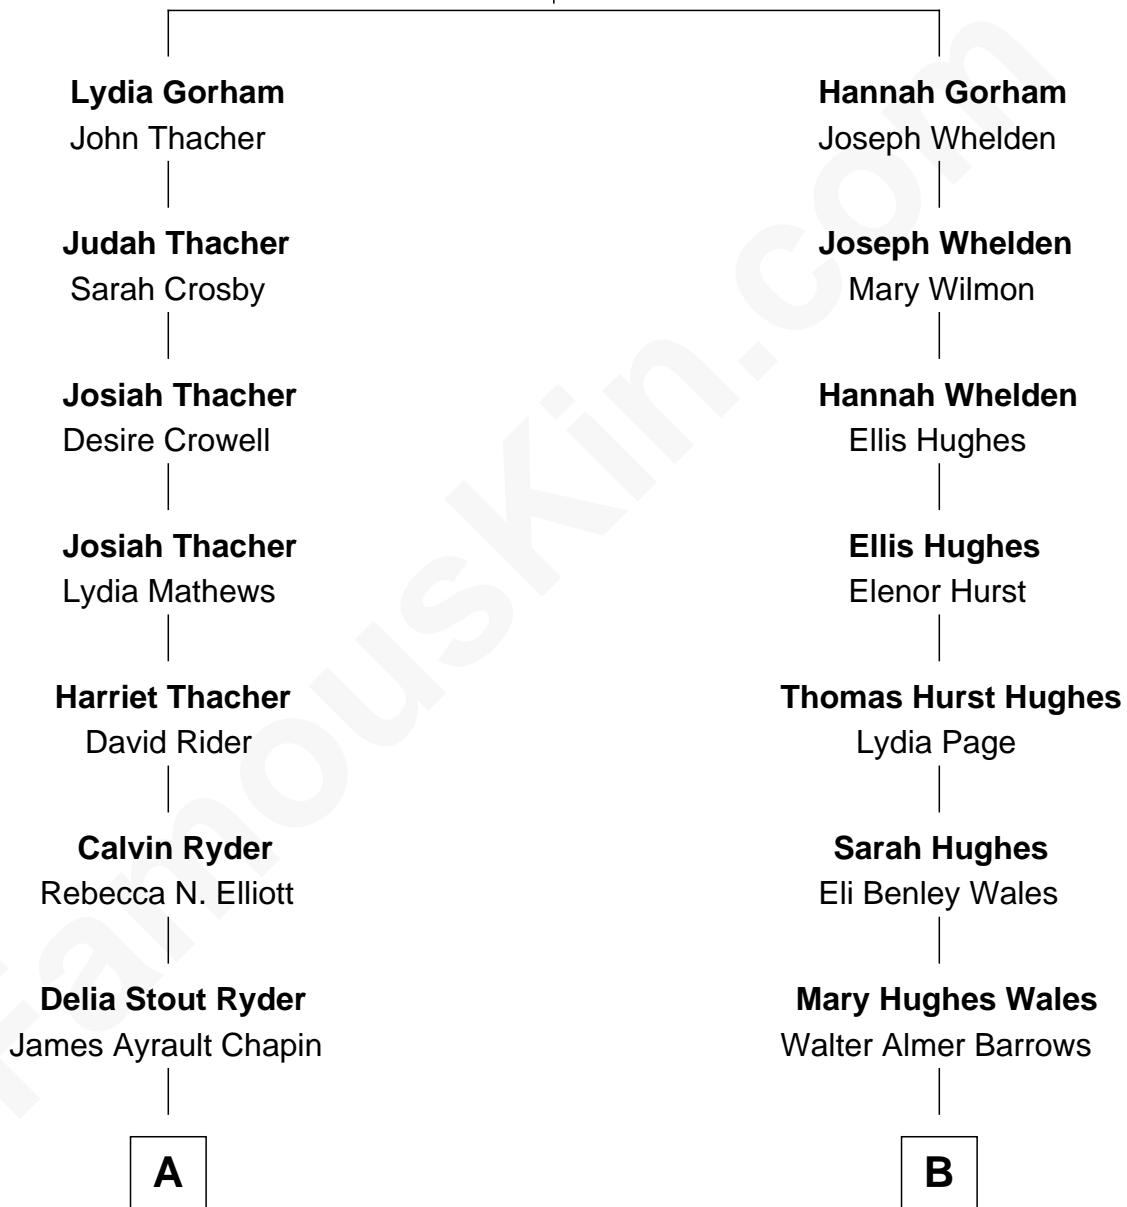

# FamousKin.com Relationship Chart of

**Harry Chapin**

*Singer and Songwriter*

9th cousin 1 time removed of

**Sydney Biddle Barrows**

*Mayflower Madam*

**John Gorham**

Desire Howland

**A**

**James Ormsbee Chapin**

Abigail Beal Forbes

**James Forbes Chapin**

Jeanne Elspeth Burke

**Harry Chapin**

*Singer and Songwriter*

**B**

**Walter Almer Barrows**

Sarah Olive Byers

**Donald Byers Barrows**

Sydney Biddle

**Donald Byers Barrows**

Jeannette Ballantine

**Sydney Biddle Barrows**

*Mayflower Madam*