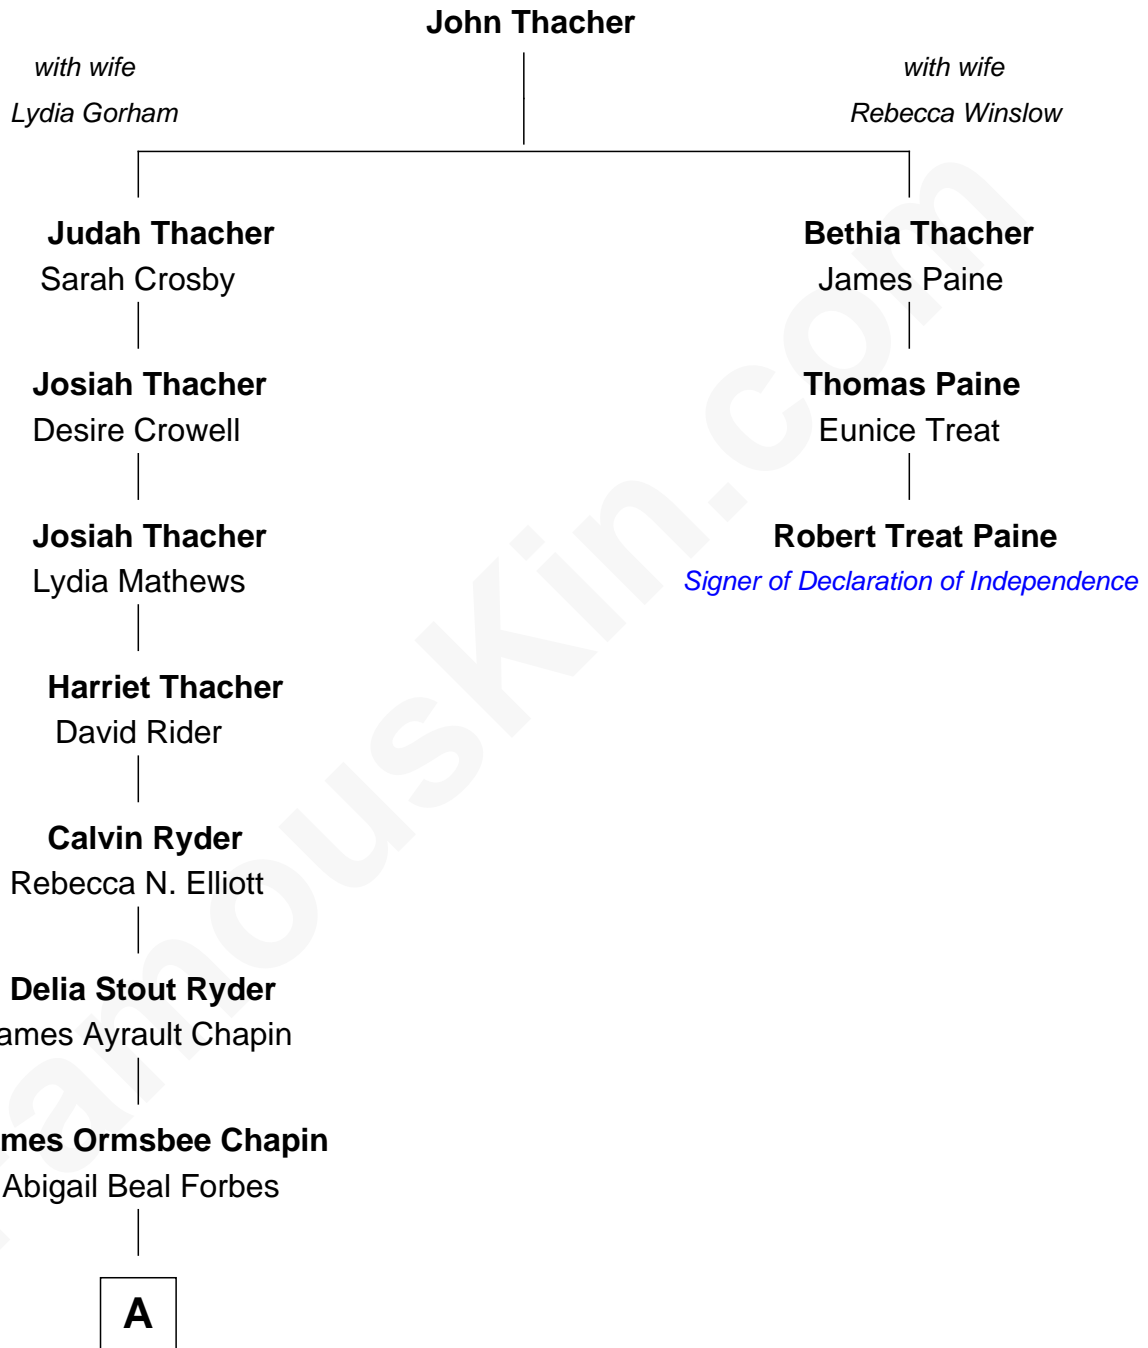

FamousKin.com

Relationship Chart of

Harry Chapin

Singer and Songwriter

2nd cousin 6 times removed of

Robert Treat Paine

Signer of the Declaration of Independence

A