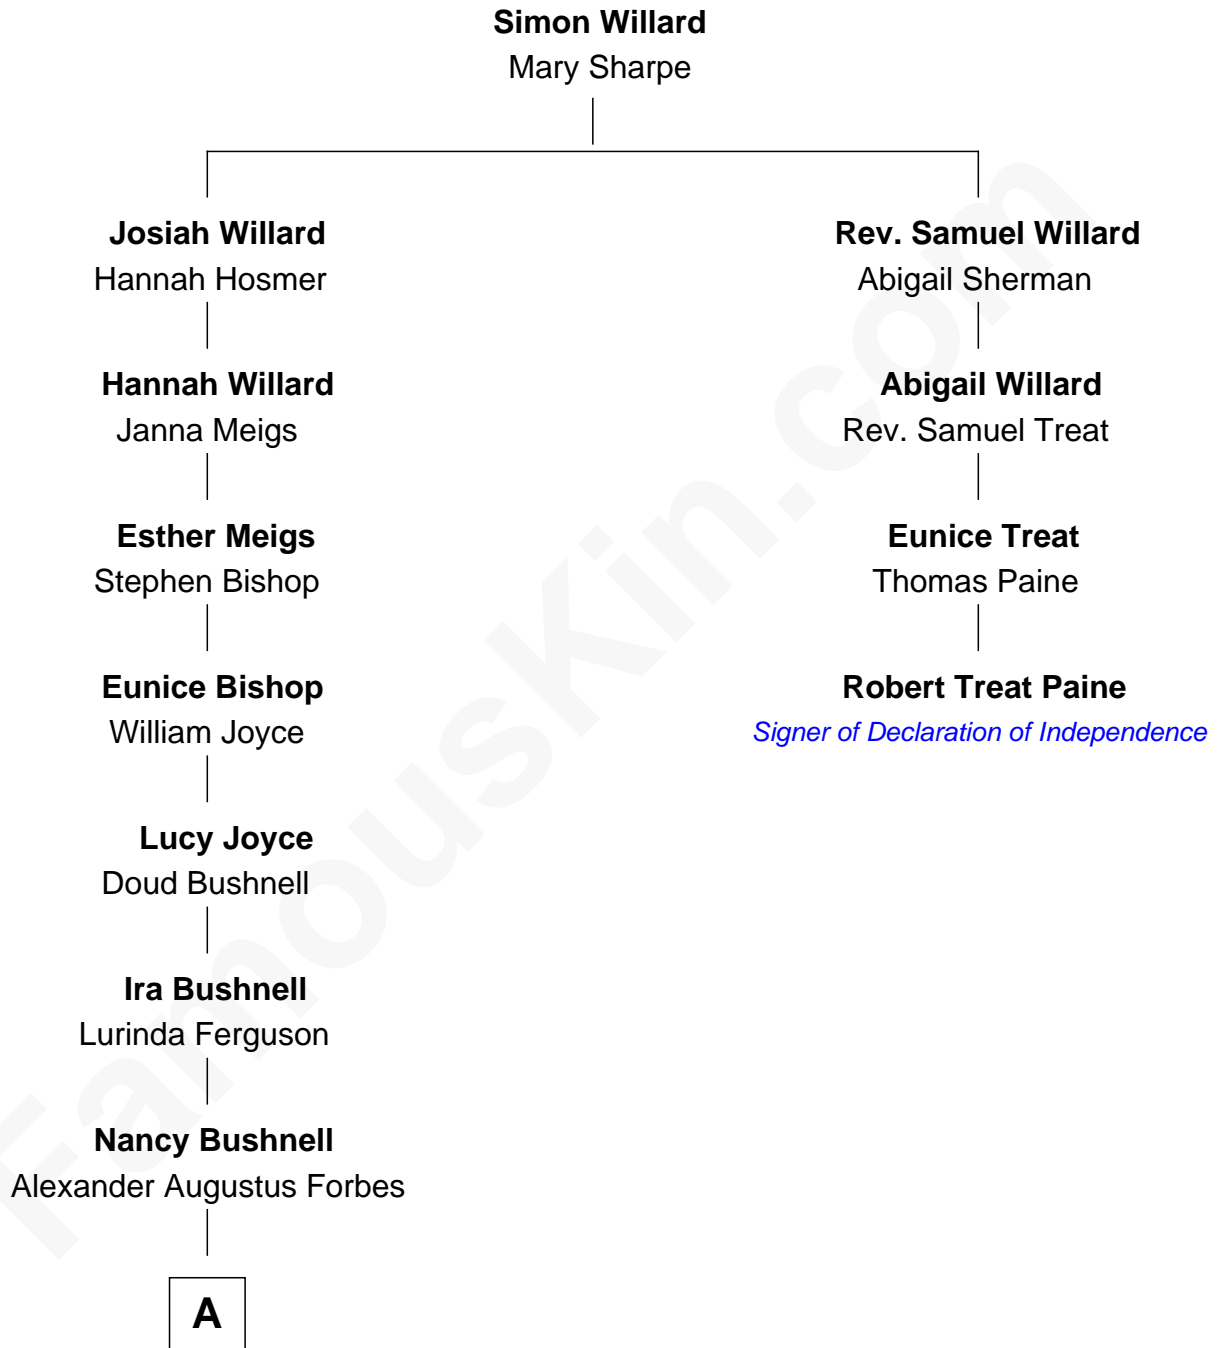

FamousKin.com

Relationship Chart of

Harry Chapin

Singer and Songwriter

3rd cousin 7 times removed of

Robert Treat Paine

Signer of the Declaration of Independence

A

—
Ira Bushnell Forbes

Arabel Fellows Beal

—
Abigail Beal Forbes

James Ormsbee Chapin

—
James Forbes Chapin

Jeanne Elspeth Burke

—
Harry Chapin

Singer and Songwriter