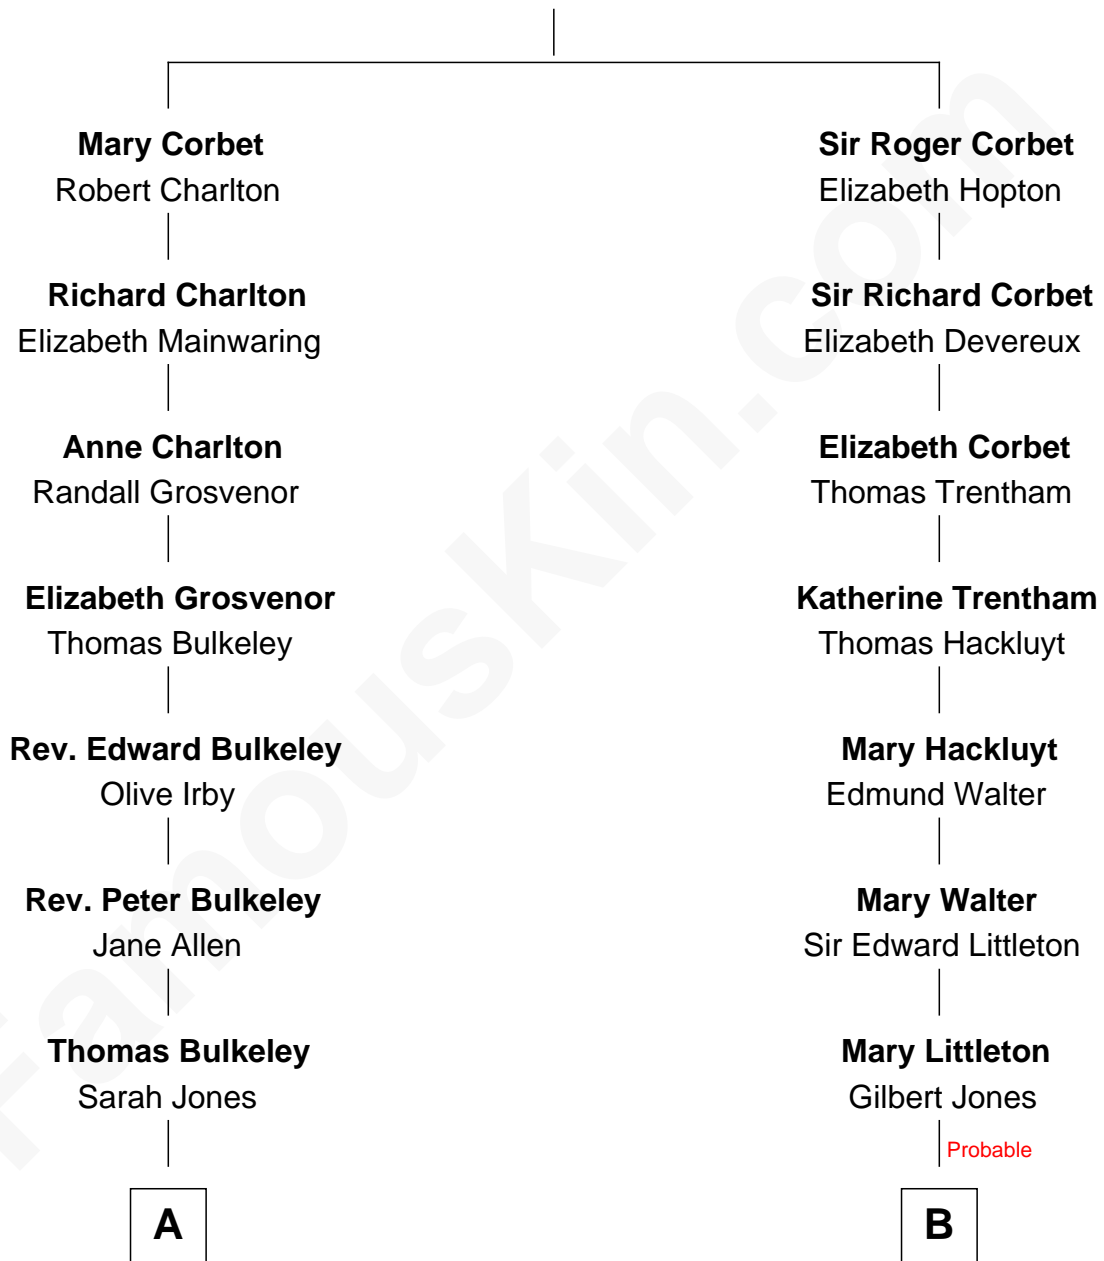

FamousKin.com Relationship Chart of

Harry Chapin

Singer and Songwriter

17th cousin of

Christopher Reeve

Movie Actor

Sir Robert Corbet

Margaret - - - - -