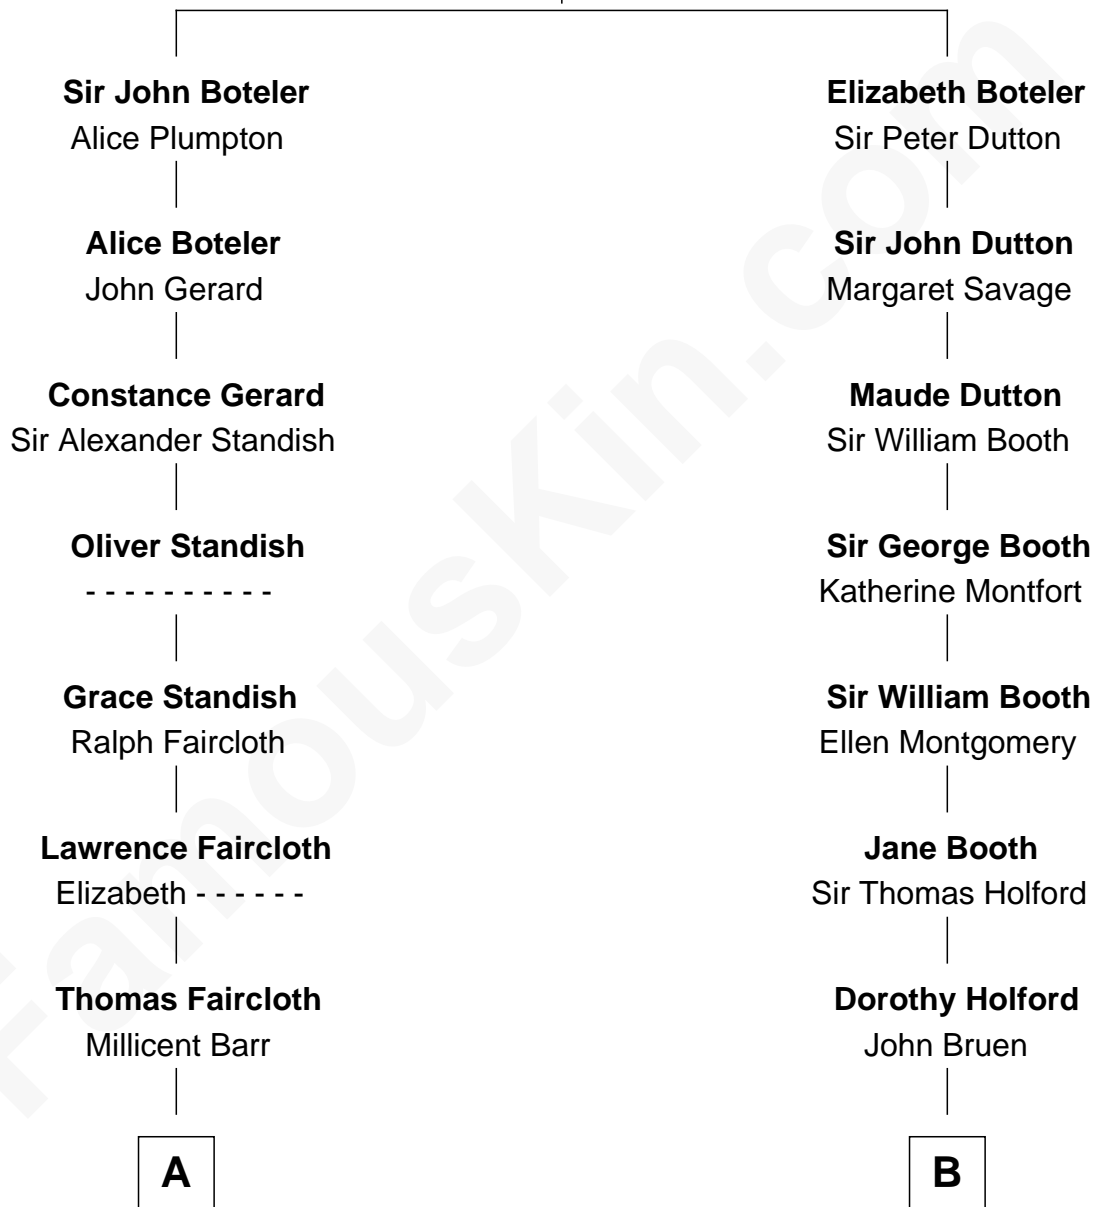

FamousKin.com Relationship Chart of

Harry Chapin

Singer and Songwriter

19th cousin 1 time removed of

Christopher Reeve

Movie Actor

William le Boteler
Elizabeth de Havering

C