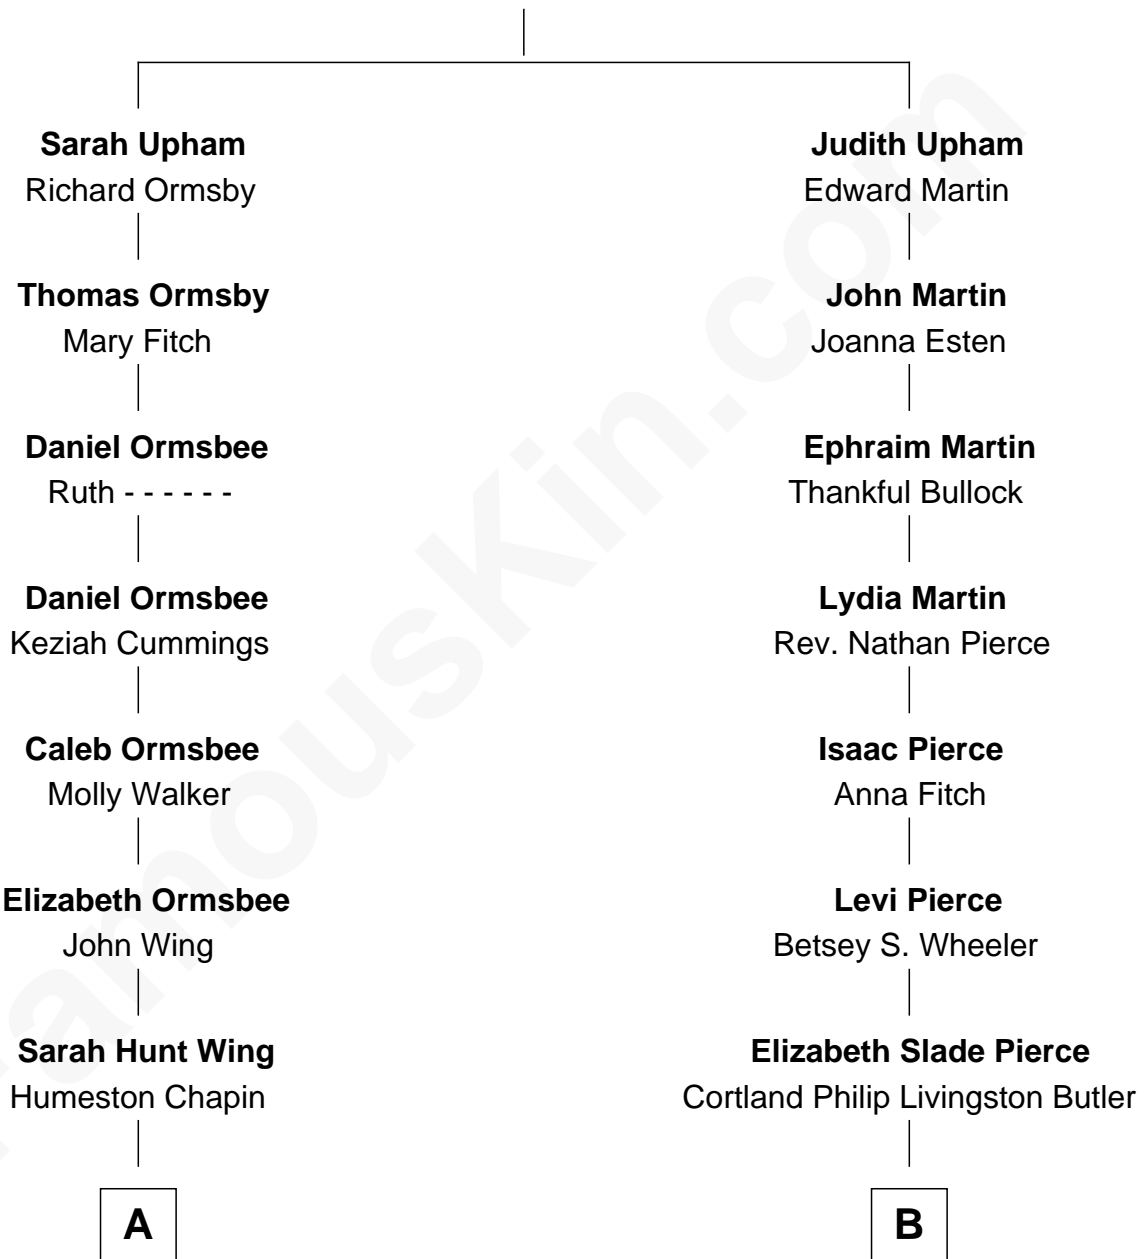

FamousKin.com

Relationship Chart of

Harry Chapin

Singer and Songwriter

10th cousin 1 time removed of

George W. Bush

43rd U.S. President

Richard Upham

Maria - - - - -

A

James Ayrault Chapin

Delia Stout Ryder

James Ormsbee Chapin

Abigail Beal Forbes

James Forbes Chapin

Jeanne Elspeth Burke

Harry Chapin

Singer and Songwriter

B

Mary Elizabeth Butler

Robert Emmet Sheldon

Flora Sheldon

Samuel Prescott Bush

Prescott Sheldon Bush

Dorothy Wear Walker

George Herbert Walker Bush

Barbara Pierce

George W. Bush

43rd U.S. President