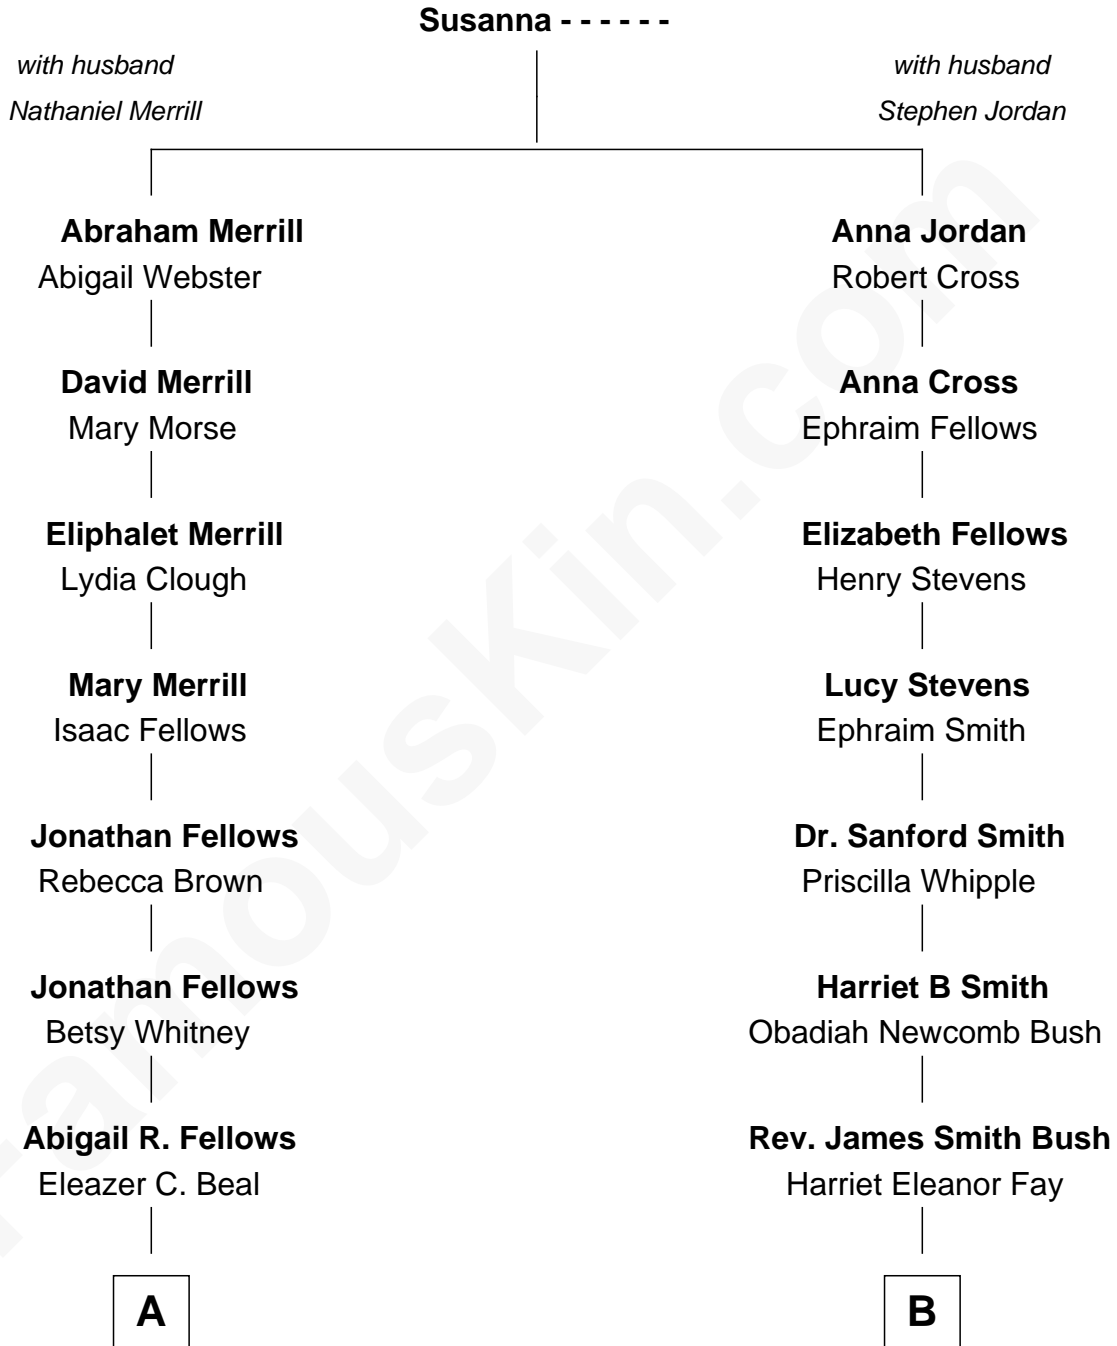

FamousKin.com Relationship Chart of

Harry Chapin

Singer and Songwriter

10th cousin of

George W. Bush

43rd U.S. President

A

Arabel Fellows Beal

Ira Bushnell Forbes

Abigail Beal Forbes

James Ormsbee Chapin

James Forbes Chapin

Jeanne Elspeth Burke

Harry Chapin

Singer and Songwriter

B

Samuel Prescott Bush

Flora Sheldon

Prescott Sheldon Bush

Dorothy Wear Walker

George Herbert Walker Bush

Barbara Pierce

George W. Bush

43rd U.S. President