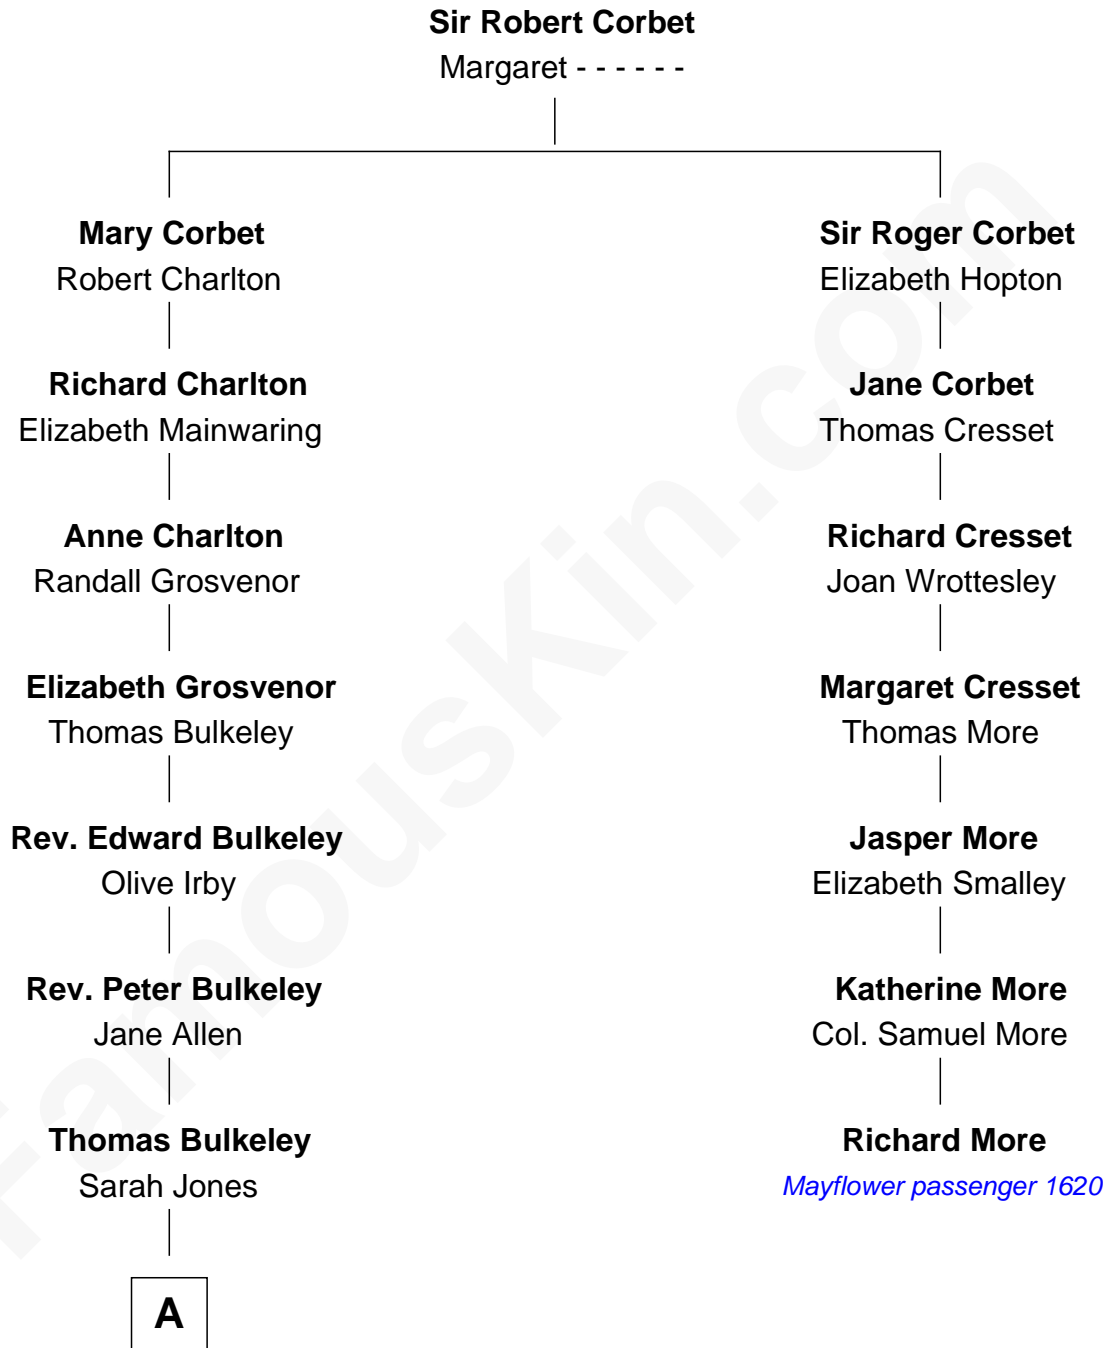

FamousKin.com Relationship Chart of

Harry Chapin

Singer and Songwriter

6th cousin 11 times removed of

Richard More

(c1614 - c1696) Mayflower passenger 1620

MAYFLOWER

A