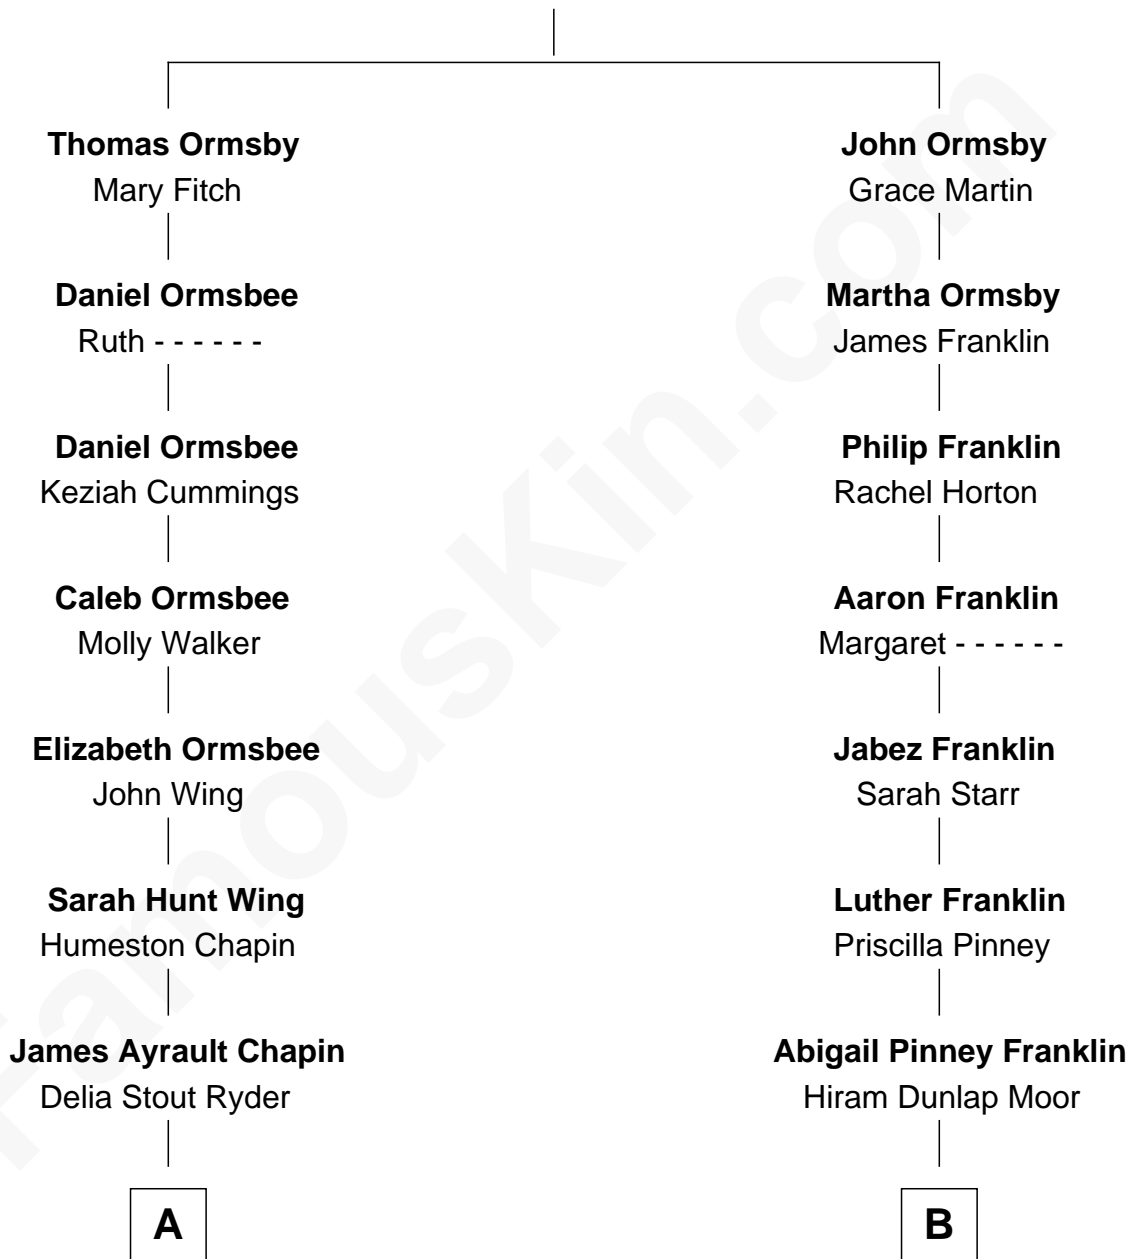

# FamousKin.com Relationship Chart of

**Harry Chapin**

*Singer and Songwriter*

8th cousin 1 time removed of

**Calvin Coolidge**

*30th U.S. President*

**Richard Ormsby**

Sarah Upham

FamousKin.com