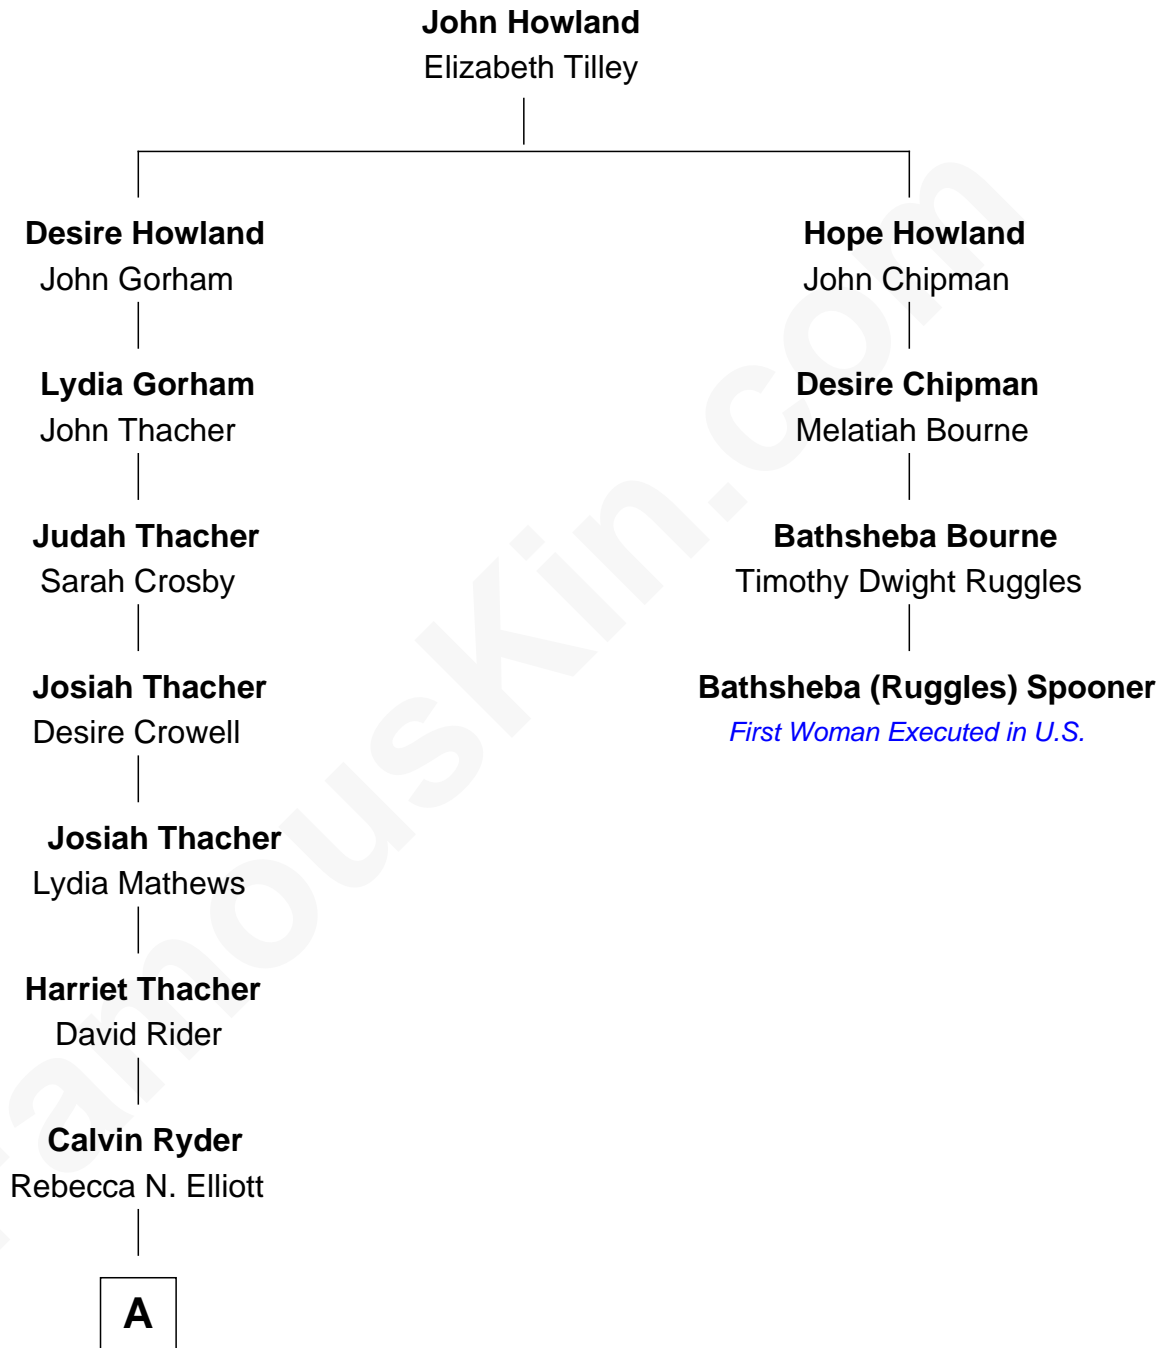

FamousKin.com

Relationship Chart of

Harry Chapin

Singer and Songwriter

3rd cousin 7 times removed of

Bathsheba (Ruggles) Spooner

First woman executed for murder in U.S. by non-British government

A

—
Delia Stout Ryder
James Ayrault Chapin

—
James Ormsbee Chapin
Abigail Beal Forbes

—
James Forbes Chapin
Jeanne Elspeth Burke

—
Harry Chapin
Singer and Songwriter