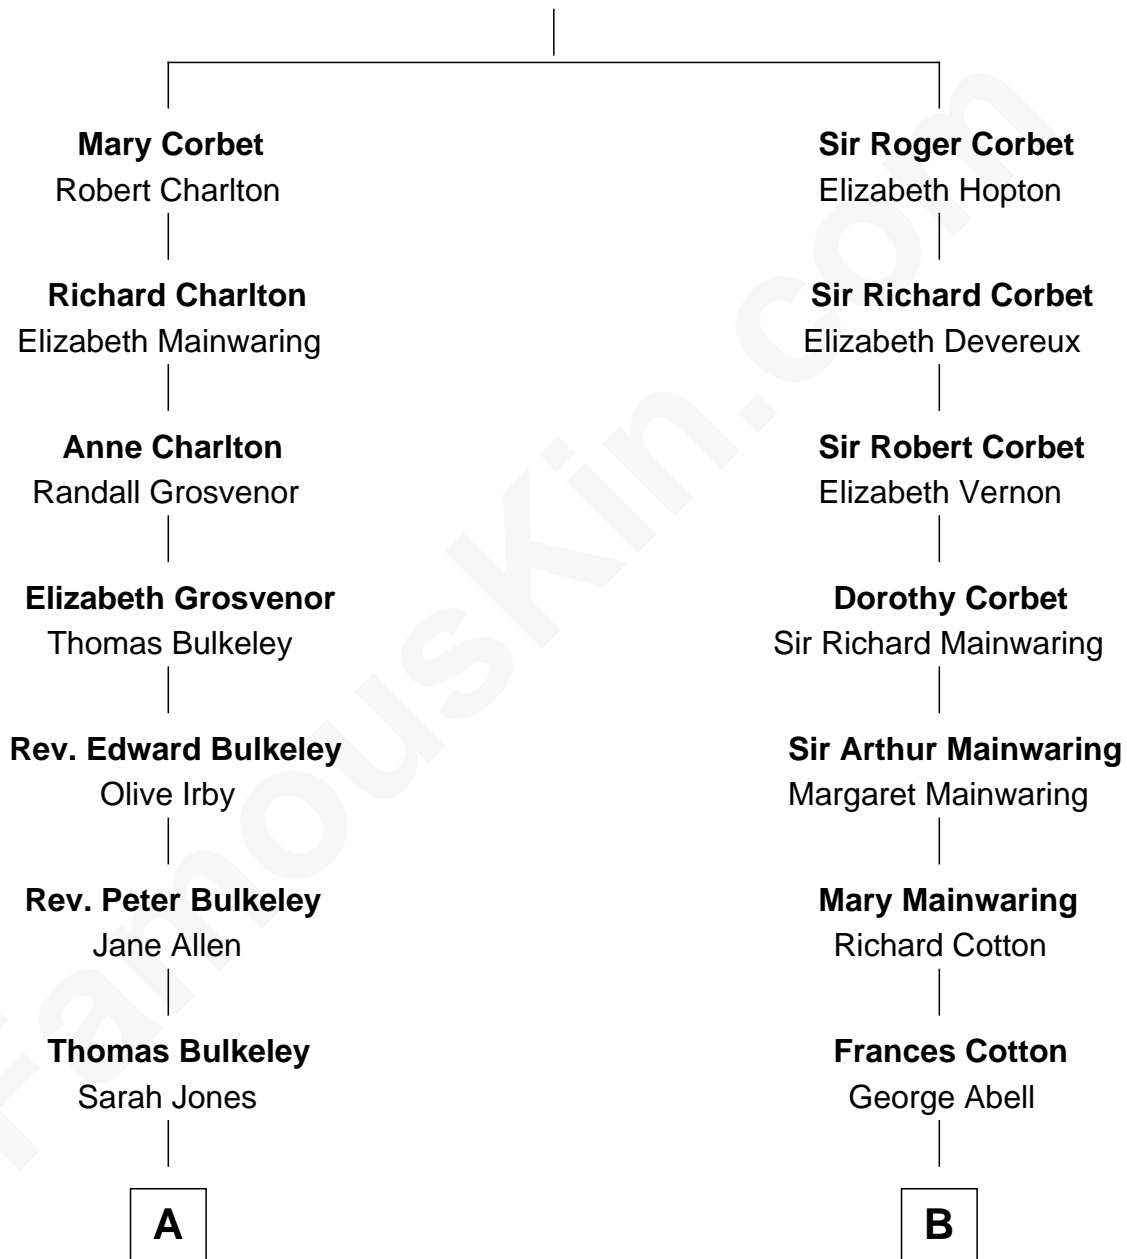

FamousKin.com Relationship Chart of

Harry Chapin

Singer and Songwriter

17th cousin 2 times removed of

Richard Gere

Movie Actor

Sir Robert Corbet

Margaret - - - - -