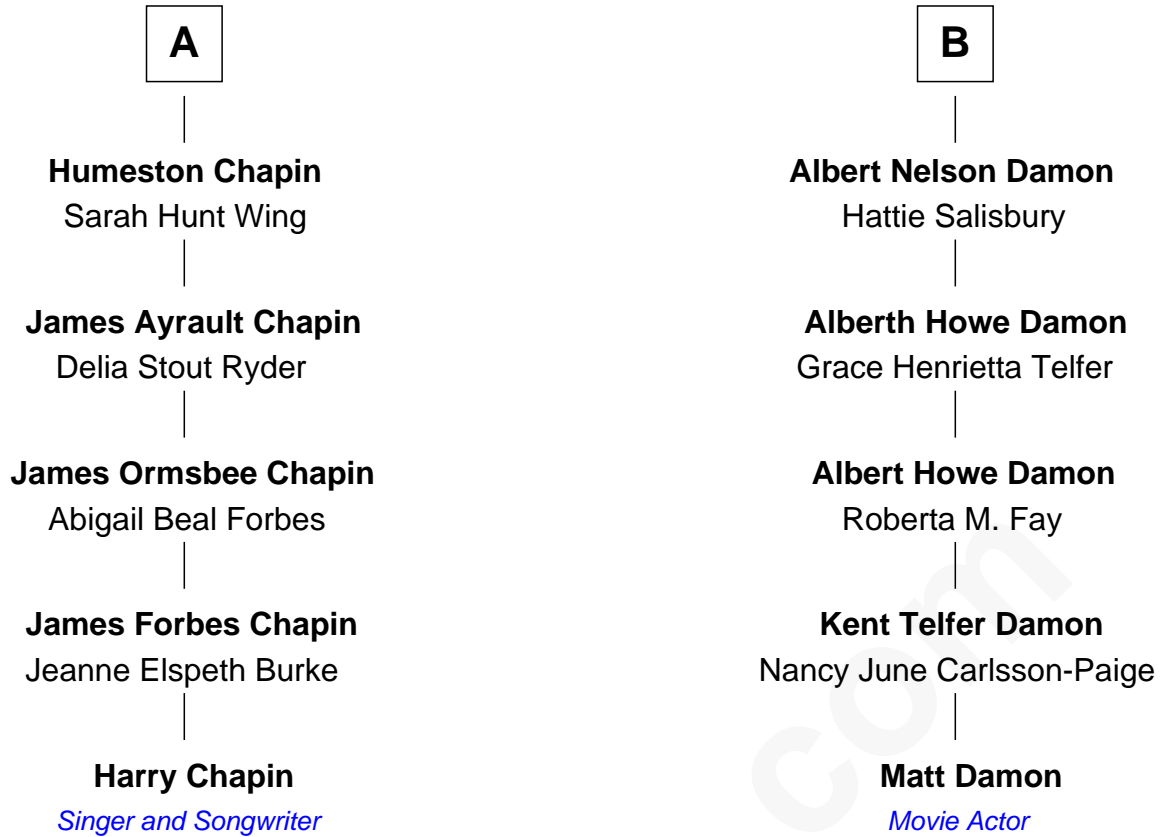

FamousKin.com Relationship Chart of

Harry Chapin

Singer and Songwriter

11th cousin of

Matt Damon

Movie Actor

William Stebbins

Harry Chapin photo by [Larry D. Moore](#) (CC BY-SA 3.0)